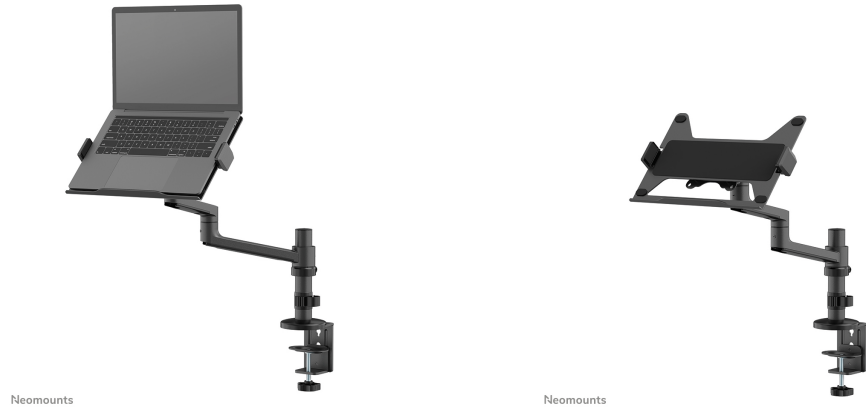

DS20-425BL1

NEOMOUNTS LAPTOP DESK MOUNT

SPECIFICATIONS

GENERAL

Min. screen size*	11.6 inch
Max. screen size*	17.3 inch
Max. weight	5 kg (per screen)
Screens	1
VESA minimum	75x75 mm
VESA maximum	100x100 mm
Desk mount	Grommet Clamp
Distance to wall	16,2-49,4 cm

FUNCTIONALITY

Height adjustment	24,5-38,8 cm
Width adjustment	41,3 cm
Depth adjustment	16,2-49,4 cm
Lockable	Not lockable
Tilt (degrees)	+90°, -30°
Swivel (degrees)	+90°, -90°
Rotate (degrees)	360°
Height	64,1 cm
Width	46,5 cm
Depth	49,4 cm
Adjustment type	Manual

Neomounts DS20-425BL1 full motion desk mount for 11,6-17,3" laptops - Black

The Neomounts DS20-425BL1 NEXT Lite is a full motion desk mount for laptops up to 17,3" with a maximum weight capacity of 5 kg. The versatile tilt (120°), rotate (360°) and swivel (180°) technology allows you to adjust the mount to the optimal height and viewing angle for your laptop. Additionally, the mount has manual height and depth adjustment to create the perfect working position.

Due to the short T-Rex® upper arm of the NEXT Lite, only minimal depth is required when placed near a wall or separation panel. This allows the screen to be positioned further away from the user which is better for the eyes and also leaves more space for good ergonomic working posture. The smart internal cable management system ensures orderly routing of the cables. The DS20-425BL1 is equipped with an Easy-release VESA system for easy installation and comes with both desk clamp and grommet.