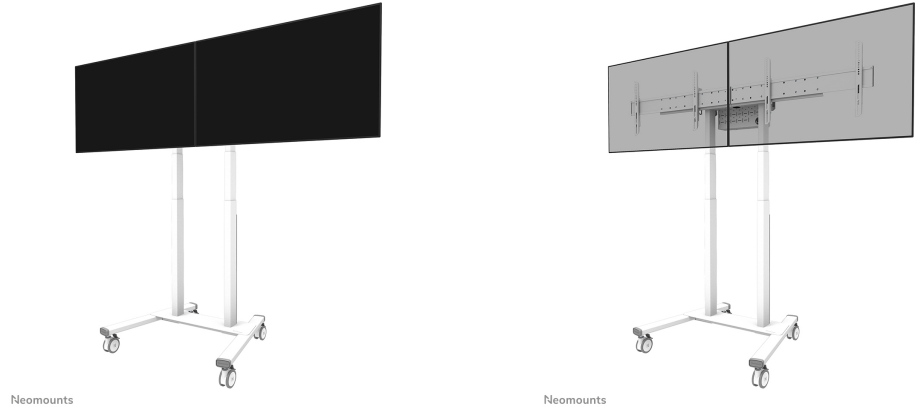

ADM-875WH2

SPECIFICATIONS

GENERAL

Min. screen size*	42 inch
Max. screen size*	65 inch
Max. weight	50 kg (per screen)
Screens	2
VESA minimum	100x100
VESA maximum	800x400

FUNCTIONALITY

Height adjustment	1 cm
Lockable	Lockable - Lock not included
Height	65 cm
Width	213 cm
Depth	5,9 cm
Adjustment type	Micro adjustment

INFORMATION

Color	White
Main material	Steel
Warranty	5 year
EAN code	8717371440725

*Please note: The inch sizes stated are just an indication, combined with the weight and VESA sizes. The maximum weight and VESA size are absolute restrictions for the products and should not be exceeded.

NEOMOUNTS DUAL SCREEN ADAPTER

Neomounts ADM-875WH2 dual screen adapter for FL55-875WH1 and WL55-875WH1 - White

The Neomounts ADM-875WH2 is a dual screen adapter optional for the FL55-875WH1 mobile floor stand and WL55-875WH1 wall stand. The adapter allows the installation of 2 screens from 42" up to 65" with a maximum weight of 50 kg per screen. The height adjustable brackets ensure perfect alignments of the screens. It is possible to lock these brackets, using a padlock (not included). It is also possible to install a XXL display up to VESA 2000x600 mm and max 100 kg.