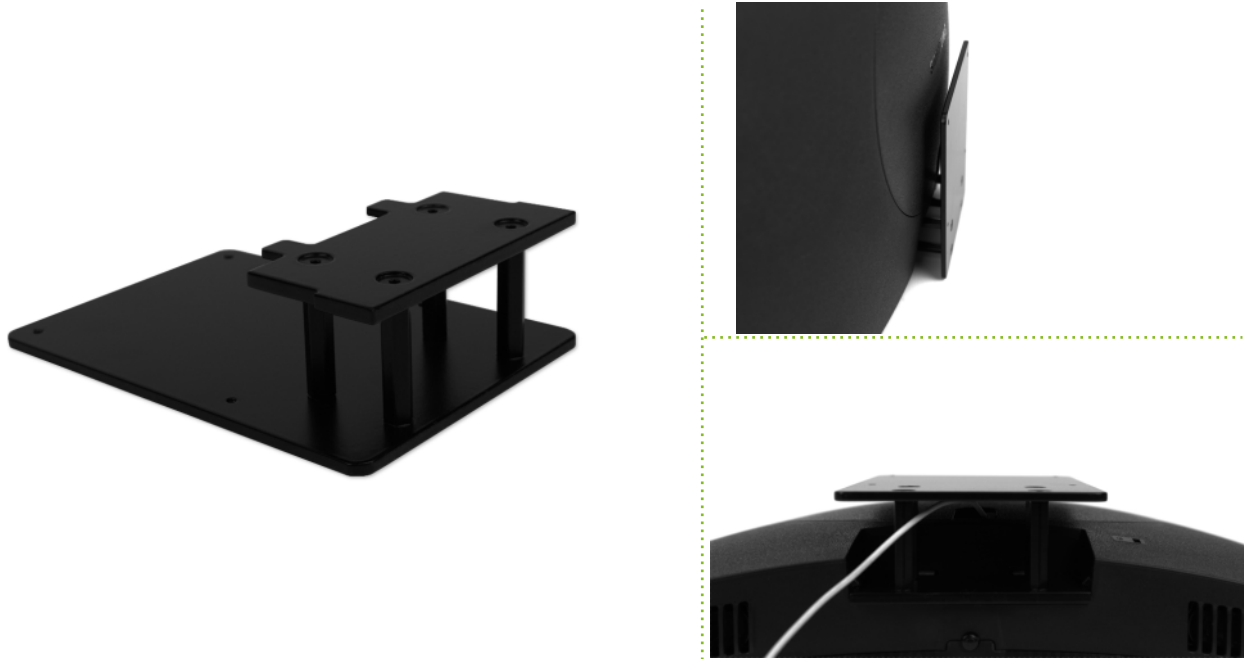

### VESA adapter for Samsung C32T550FD C27T55

### Description

The MonLines VESA Adapter for Samsung C32T550FD and C27T55 makes it easy to attach your Samsung 1000R curved monitor to a VESA-compatible monitor mount. The adapter plate creates a VESA mount of 100x100 mm. Simply unscrew the stand of the monitor on the back and insert the V074 Vesa adapter - the 32 inch or 27 inch Samsung monitor is now Vesa compatible.

The very curved Samsung Curved TV can be attached to a monitor wall mount, a ceiling mount or a column, for example, with the help of the adapter. The MonLines VESA adapter V074 is made of robust steel with a high-quality powder coating.

### Key features

Mounting:	Plug-in
VESAStandard:	100x100 mm
Material:	Steel with high-quality powder coating
Suitable for:	Samsung C32T550FD, 32" Samsung C27T55, 27"
Finish:	Black