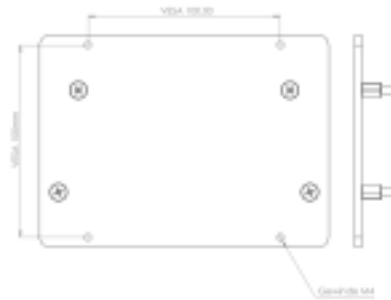

### VESA adapter for Samsung S32R754

### Description

With the MonLines VESA adapter for Samsung S32R754, your Samsung Space monitor can be easily attached to a VESA-compatible monitor mount. The Vesa adapter plate has the VESA standard 100x100 mm.

With the help of the Vesa adapter, the Samsung 32-inch monitor can be attached to a height-adjustable monitor wall mount or a swivelling table mount, for example. The MonLines VESA adapter is made of robust steel with a high-quality powder coating.

### Key features

Mounting:	Screw mounting
VESA standard:	100x100 mm
Material:	Steel with high quality powder coating
Suitable for:	Samsung S32R754, 32 inches