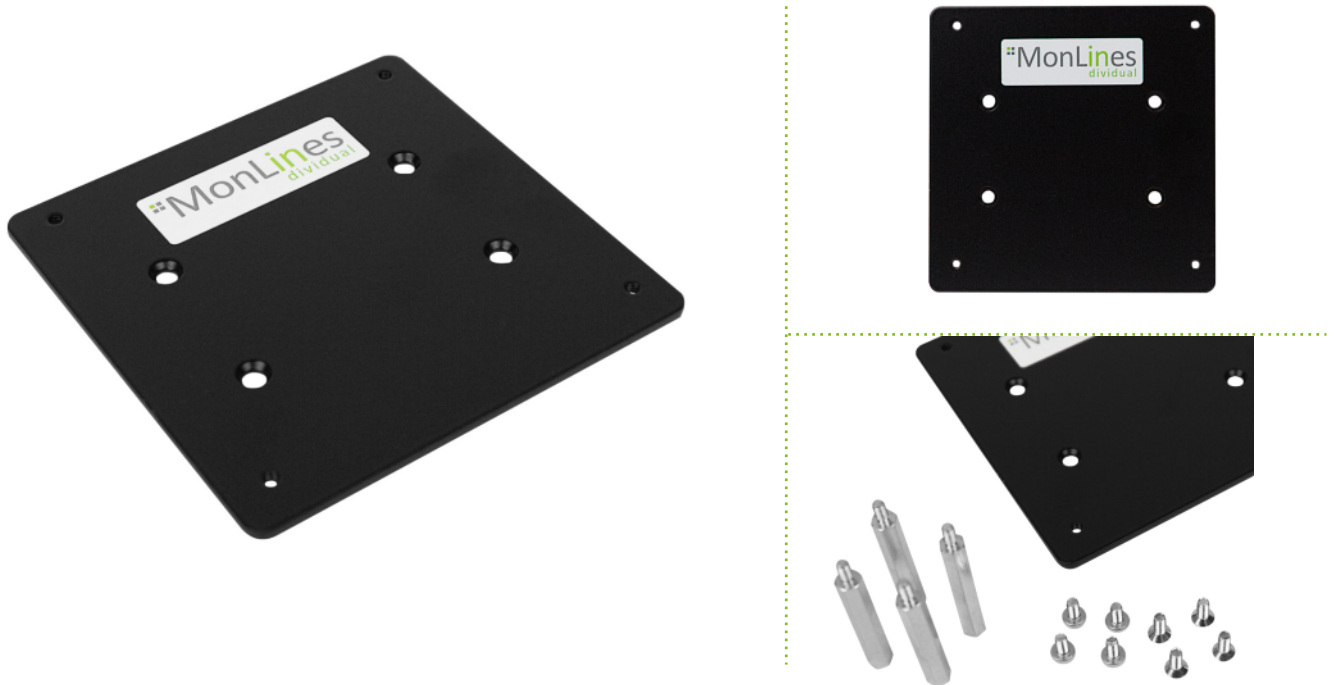

## MonLines V067 VESA adapter for Samsung C43J890DKU

### Description

The MonLines VESA adapter V067 perfectly sets the scene for the Samsung C43J890DKU curved gaming monitor. The VESA adapter plate makes it possible to combine the 43-inch curved monitor with a monitor mount that has the VESA standard 100x100 mm. The Vesa plate is attached to the back of the Samsung monitor to create a VESA mount of 100x100 mm. This makes the 43-inch gaming monitor compatible with any 100x100 mm VESA-capable monitor mount.

The MonLines VESA adapter, specially made for the Samsung VESA C43J890DKU, is screwed onto the monitor using 4 screws and allows it to be mounted on VESA-compatible screen mounts. Whether monitor wall mount, monitor column mount or display desk mount, there are no limits to the possible combinations.

### Key features

Mounting:	Screw mounting
Installation material:	Including 4 screws + 4 spacers
VESA standard:	100x100 mm
Material:	Steel with high quality powder coating
Suitable for:	Samsung C43J890DKU
Colour:	Black