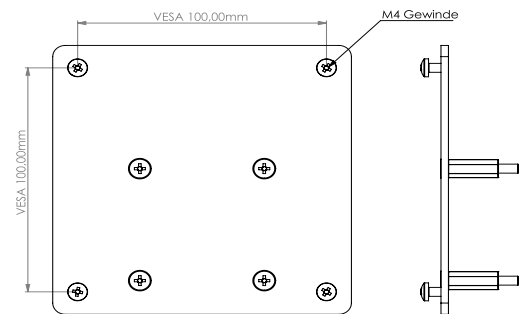

MonLines V062

VESA mount adapter for Samsung LC27FG70FQ, 27"

Description

The MonLines V062 VESA adapter mount converts the Samsung monitor LC27FG70FQ into a VESA compliant hole patterns of 100x100 mm. Due to this adapter the curved monitor is compatible with any 100x100 mm VESA-standard monitor mount. Whether flatscreen wall mount, monitor stand or ceiling mount - there are no limits for possible combinations.

The MonLines VESA adapter mount is specially manufactured for the Samsung LC27FG70FQ by using 4 screws for any VESA-compliant mount.

Key features

Installation:	Screw-on mounting
VESA standard:	100x100 mm
Material:	Steel with high quality powder coating
Suitable for:	Samsung LC27FG70FQ, 27"
Finish:	Black