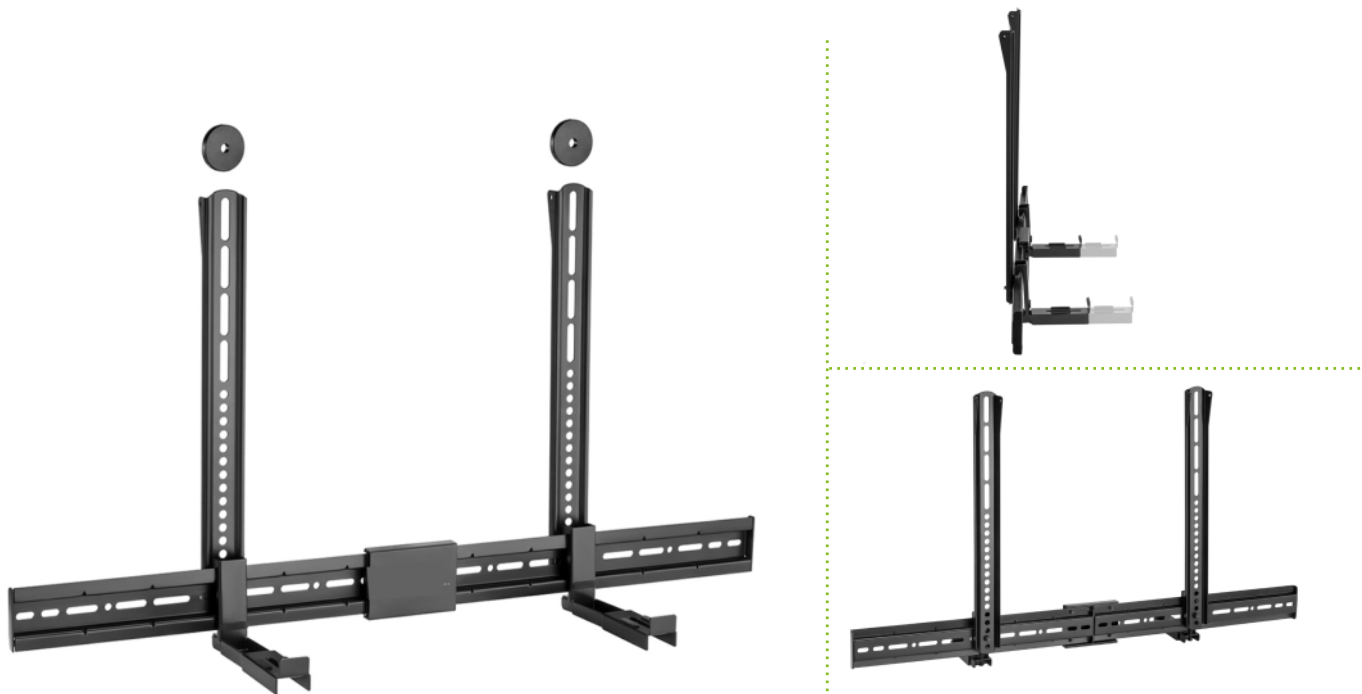

MonLines SBH002 soundbar mount universal, black

Description

The MonLines SBH002 versatile TV soundbar mount is the ideal solution for any home cinema setup. It is compatible with a wide range of soundbars with a depth of 8.6 to 15.5 cm. The soundbar holder is compatible with most soundbar models. It also fits perfectly with televisions with a VESA standard of up to 800x400 mm. The flexibility of the bracket makes it possible to mount the soundbar both above and below the TV, depending on your preferences for an optimal sound experience. In addition, the soundbar bracket offers a practical alternative to wall mounting by attaching it directly to the TV without the need for mounting holes in the wall. Thanks to the positioning, the soundbar automatically rotates in the same direction as the TV for a synchronised sound experience. If required, the bracket can also be fixed to the wall.

Key features

Mounting:	Via the VESA mounting holes of the TV Can also be mounted in combination with a wall bracket
VESA standard:	200x200, 300x200, 300x300, 400x200, 400x300, 400x400, 600x200, 600x400, 800x400 mm
Material:	Steel with high-quality powder coating
Max. load capacity:	15 kg
Depth soundbar:	86 - 155 mm
Finish:	Black