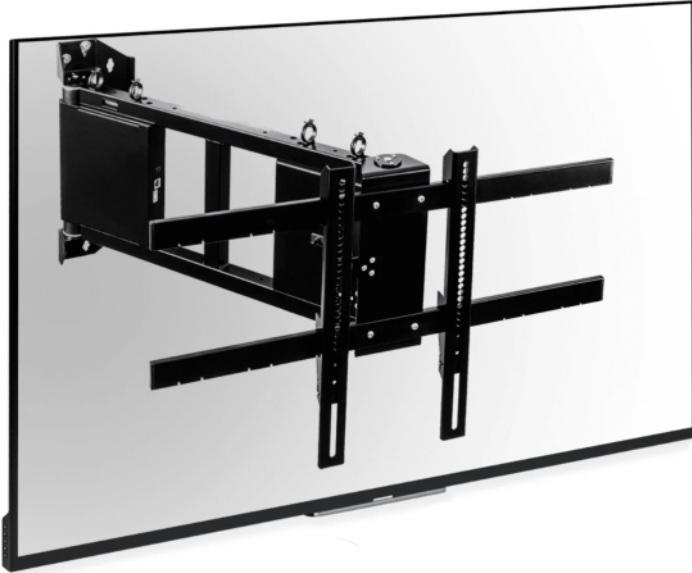

## MonLines mySwing MSM11 electric TV wall mount up to 75 inch

### Description

Televisions with a screen diagonal of up to 75 inches and a maximum weight of 35 kg can be mounted on the electric swivel TV wall mount from MonLines (MSM11). It can be swiveled 65° to the left or right for optimum adjustment of the individual viewing angle. When fully retracted, the distance between the flat TV mount and the wall is only around 9 cm. In addition, up to 2 preferred viewing angles can be programmed on the enclosed IR remote control and recalled later at the simple press of a button. Alternatively, the TV wall bracket can be controlled with almost any standard (infrared) TV remote control and, with the help of the separately available MonLines MSM07 WLAN adapter, also via smartphone or smart home applications such as Amazon Alexa and Google Home. Built-in collision protection protects the motorized TV wall holder from any damage. Integrated cable routing creates a tidy overall appearance.

### Key features

Screen size:	40 - 75 inch
VESA mount:	200x200 - 600x400
Load capacity:	35 kg
Swivel range:	+/- 65°
Wall distance:	91,5 - 692 mm
Length of swivel arm:	980 mm
Electrical:	Yes, incl. remote control with memory function
Safety:	Collision protection, overheating protection
Finish:	Black