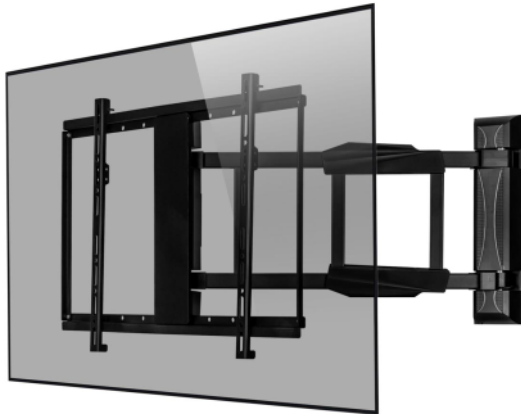

# MonLines mySwing MSM09 electric TV wall mount, black

## Description

The electric swivel TV wall mount from MonLines automatically moves your TV to the appropriate position at the touch of a button. The TV swivel arm can be comfortably adjusted in a range of 160°. Up to 2 positions can be stored on the remote control. The mount is suitable for screens from 65 to 75 inches and has a max. load capacity of 55 kg.

The integrated cable management ensures a neat routing of the device cables. With the help of the enclosed installation material, the extendable TV wall mount is easily and quickly attached.

## Key features

Screen size:	65 - 75 inch
VEESA mount:	100x100, 200x100, 200x200, 300x200, 300x300, 400x200, 400x300, 400x400, 600x400
Load capacity:	55 kg
Swivel range:	160°
Wall distance:	68 - 868 mm
Length of swivel arm:	800 mm
Electrical:	Yes, via remote control (batteries not included)
Weight:	12.5 kg
Finish:	Black