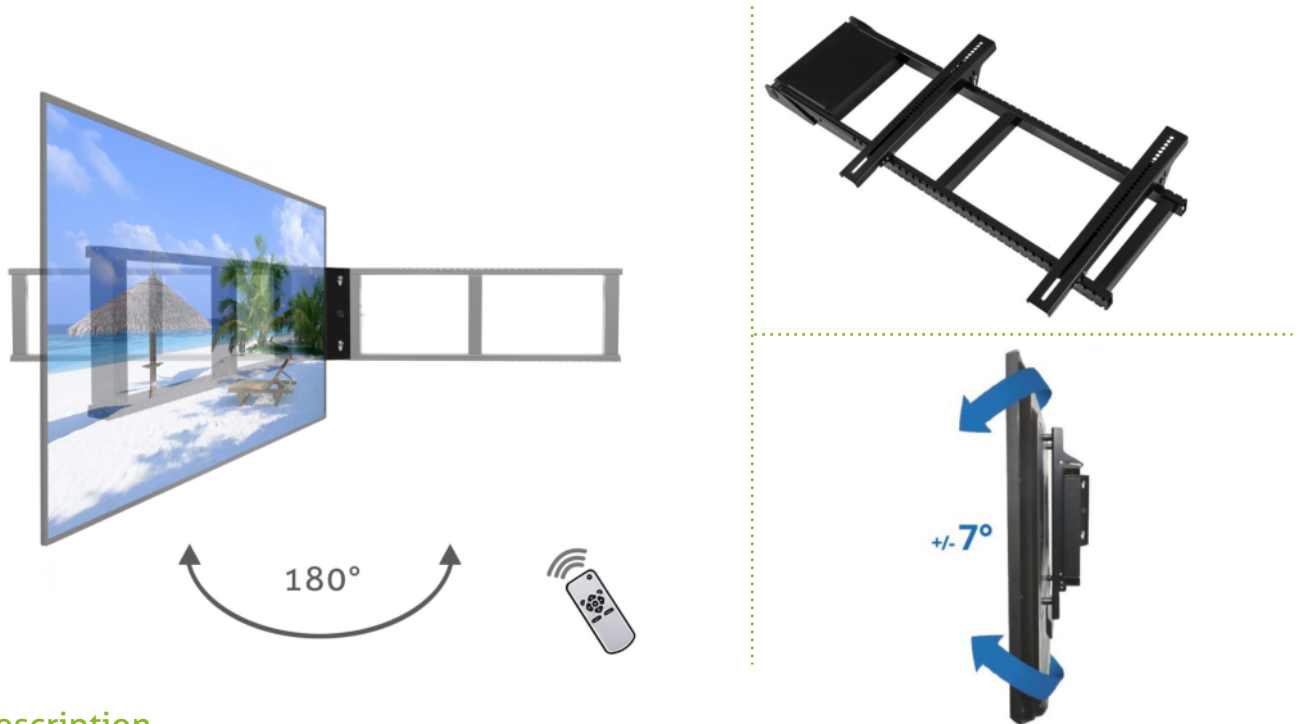

MonLines mySwing MSM06 / MSM08 electric TV wall mount up to 65 / 75 inch

Description

The electrically swiveling TV wall mount from MonLines is suitable for TVs with up to 65 inches / 30 kg (MSM06) or 75 inches / 40 kg (MSM08). To set the ideal viewing angle, it can be swiveled 180° to the left or right and manually tilted 7 degrees. No additional remote control is needed, as the TV mount is compatible with most infrared TV remotes. A preferred angle can be preset on the remote and recalled later with a simple push of a button. Alternatively, the TV wall bracket mySwing MSM06 / MSM08 can also be controlled via smartphone or Smart Home applications such as Google Home and Amazon Alexa using the separately available MonLines MSM07 WLAN adapter.

Key features

Screen size:	32" - 65 inch (MSM06) / 32" - 75 inch (MSM08)
VEESA mount:	100x100, 100x200, 200x100, 200x200, 200x300, 200x400, 300x200, 300x300, 400x200, 400x300, 400x400, 600x200, 600x300, 600x400 mm
Load capacity:	30 kg (MSM06) / 40 kg (MSM08)
Swivel range:	180°
Tilt:	7°
Electrical:	Yes
WiFi:	Optional with MonLines accessory MSM07
Finish:	Black