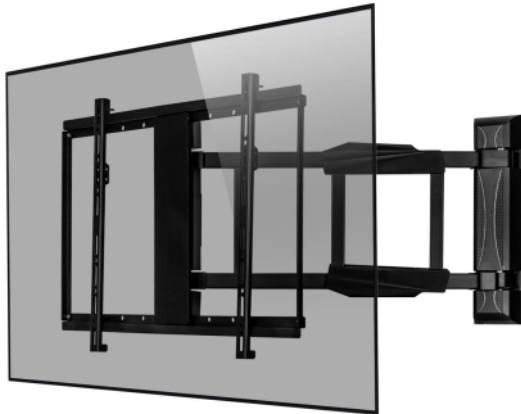

## MonLines mySwing MSM05 electric TV wall mount, black

### Description

The electric swivel TV wall mount from MonLines automatically moves your TV to the appropriate position at the touch of a button. The TV swivel arm can be comfortably adjusted in a range of 160°. Up to 2 positions can be stored on the remote control. The mount is suitable for screens from 50 to 70 inches and has a max. load capacity of 45 kg.

The integrated cable management ensures a neat routing of the device cables. With the help of the enclosed installation material, the extendable TV wall mount is easily and quickly attached.

### Key features

Screen size:	50", 52", 55", 58", 60", 63", 65", 70 inch
VESA mount:	100x100, 200x100, 200x200, 300x200, 300x300, 400x200, 400x300, 400x400, 600x400
Load capacity:	45 kg
Swivel range:	160°
Wall distance:	68 - 668 mm
Length of swivel arm:	600 mm
Electrical:	Yes, via remote control (batteries not included)
Weight:	11 kg
Finish:	Black