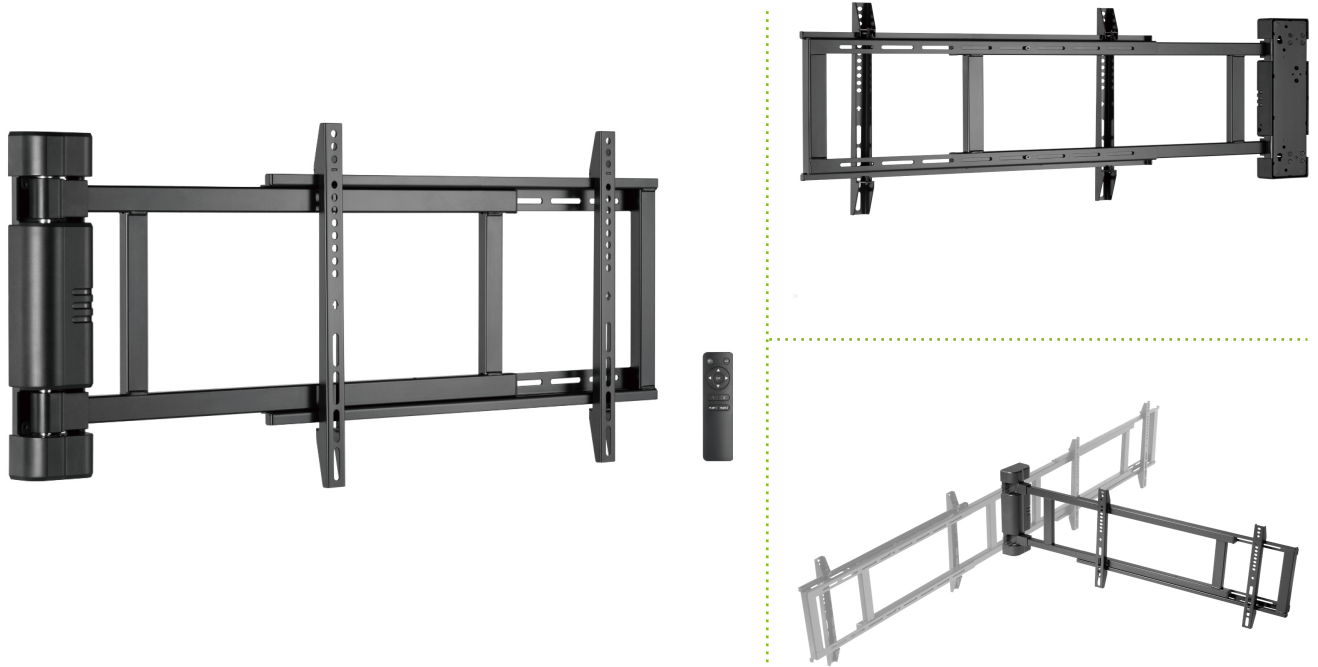

# MonLines mySwing MSM04 electric TV wall mount

## Description

Imagine that your television automatically moves to a desired position at the push of a button. The MonLines MySwing MSM04 electric TV wall mount can do exactly that and impresses with its revolutionary design.

Find the perfect position for your television from your armchair or couch. With the motorized TV wall mount MonLines mySwing MSM04 you can easily rotate your television up to 170 degrees. This means you can enjoy perfect TV viewing anytime, anywhere. With the help of the remote control, you can swing the TV into the room using the bracket or move it to the wall at any time. The remote-controlled television wall mount is not only suitable for the living room, home cinema, bedroom or conference room, but can also be used in other areas. The model is suitable for screen sizes from 32 to 75 inches with a maximum weight of 50 kg.

## Key features

Screen size:	32 bis 75 inch
VESA standard:	200 x 200, 200 x 300, 300 x 200, 200 x 400, 400 x 200, 300 x 300, 300 x 400, 400 x 300, 600 x 200, 400 x 400, 600 x 300, 600 x 400 mm
Load capacity:	Max. 50 kg
Electrically swiveling:	170°
Wall distance:	57 mm
Mounting:	left or right
Electric:	yes, with remote control