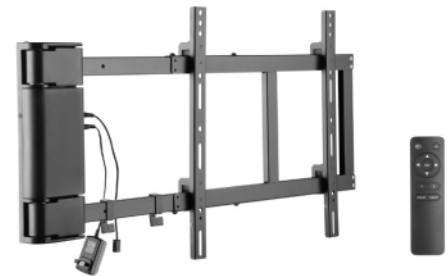

MonLines mySwing MSM03 electric TV wall mount

Description

Imagine that your television automatically moves to a desired position at the push of a button. The MonLines MySwing MSM04 electric TV wall mount can do exactly that and impresses with its revolutionary design. Find the perfect position for your television from your armchair or couch.

With the motorized TV wall mount MonLines mySwing MSM04 you can easily rotate your television by up to 90 degrees. This means you can enjoy perfect TV viewing anytime, anywhere. With the help of the remote control, you can swing the TV into the room using the bracket or move it to the wall at any time. The remote controlled TV wall mount is not only suitable for the living room, home cinema, bedroom or conference room, but can also be used in other areas. You can save two positions in your remote control

Key features

Screen size:	32 to 65°
VESA standard:	200x200, 300x200, 300x300, 400x200, 400x300, 400x400mm
Load capacity:	40kg
Electrically swiveling:	90° to the left or right depending on the monitor
Wall distance:	47 - 990mm
Assembly:	Left or right
Electrical:	Yes, with remote control
Color:	black