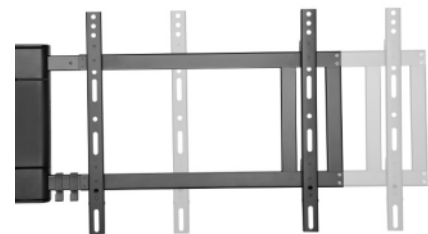

MonLines mySwing MSM03 electric TV wall mount

Description

Imagine that your television automatically moves to a desired position at the push of a button. The MonLines MySwing MSM04 electric TV wall mount can do exactly that and impresses with its revolutionary design. Find the perfect position for your television from your armchair or couch.

With the motorized TV wall mount MonLines mySwing MSM04 you can easily rotate your television by up to 90 degrees. This means you can enjoy perfect TV viewing anytime, anywhere. With the help of the remote control, you can swing the TV into the room using the bracket or move it to the wall at any time. The remote controlled TV wall mount is not only suitable for the living room, home cinema, bedroom or conference room, but can also be used in other areas. You can save two positions in your remote control

Key features

Screen size:	32 to 65°
VESA standard:	200x200, 300x200, 300x300, 400x200, 400x300, 400x400mm
Load capacity:	40kg
Electrically swiveling:	90° to the left or right depending on the monitor
Wall distance:	47 - 990mm
Assembly:	Left or right
Electrical:	Yes, with remote control
Color:	black