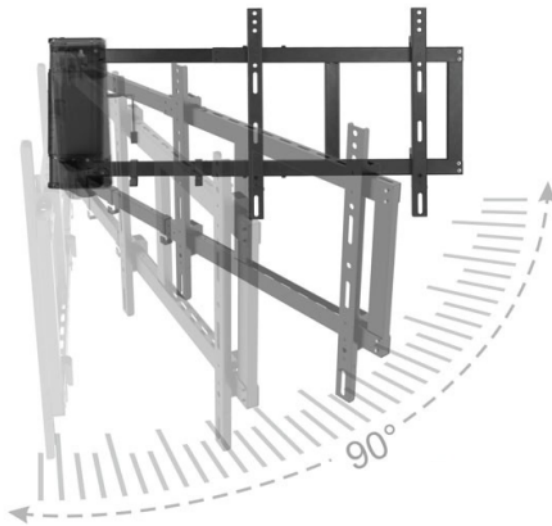

MonLines mySwing MSM03 electric TV wall mount

Description

Imagine that your television automatically moves to a desired position at the push of a button. The MonLines MySwing MSM04 electric TV wall mount can do exactly that and impresses with its revolutionary design. Find the perfect position for your television from your armchair or couch.

With the motorized TV wall mount MonLines mySwing MSM04 you can easily rotate your television by up to 90 degrees. This means you can enjoy perfect TV viewing anytime, anywhere. With the help of the remote control, you can swing the TV into the room using the bracket or move it to the wall at any time. The remote controlled TV wall mount is not only suitable for the living room, home cinema, bedroom or conference room, but can also be used in other areas. You can save two positions in your remote control

Key features

Screen size:	32 to 65°
VESA standard:	200x200, 300x200, 300x300, 400x200, 400x300, 400x400mm
Load capacity:	40kg
Electrically swiveling:	90° to the left or right depending on the monitor
Wall distance:	47 - 990mm
Assembly:	Left or right
Electrical:	Yes, with remote control
Color:	black