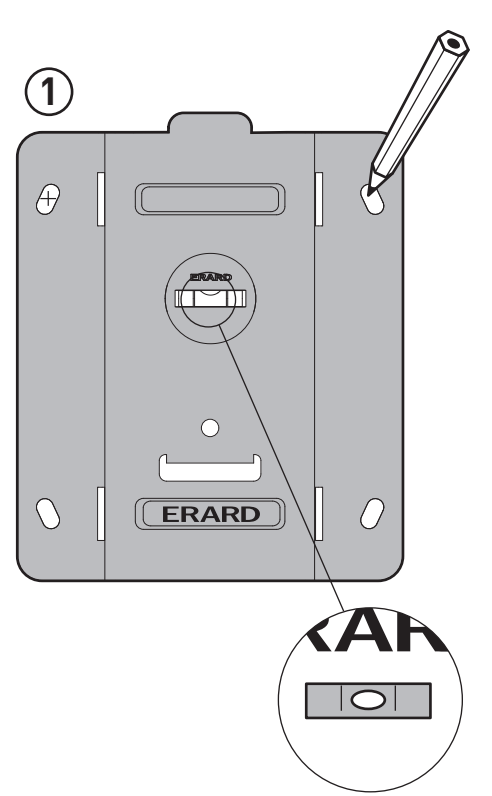

1

CLIFF®400

CLIFF®600

2

3

4

6

- 15 mm (Ø4,6,8)
- 25 mm (Ø4,6,8)
- 35 mm (Ø6,8)
- 45 mm (Ø8)
- 20 mm (Ø4,6,8)
- 30 mm (Ø4,6,8)
- 40 mm (Ø6,8)
- 50 mm (Ø8)

7 ? CLIFF®200/400/600

CLIFF®200

CLIFF®400

CLIFF®600