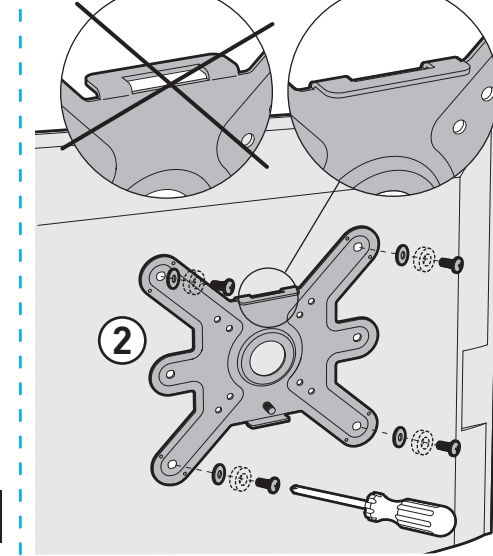

1

CLIFF®400

CLIFF®600

2

3

4

6

- 15 mm (Ø4,6,8)
- 25 mm (Ø4,6,8)
- 35 mm (Ø6,8)
- 45 mm (Ø8)
- 20 mm (Ø4,6,8)
- 30 mm (Ø4,6,8)
- 40 mm (Ø6,8)
- 50 mm (Ø8)

7 ? CLIFF®200/400/600

CLIFF®200

CLIFF®400

CLIFF®600

MonLines V071

VESA Adapter for Samsung Frame 32 inch

1. Scope of delivery

Please check the scope of delivery for completeness upon receipt of the product. The scope of delivery includes 2 x adapter plates, 4 x screws M4x14, 4 x screws M4x12, 4 x nuts M4 and 4 x washers.

Note: The nuts and washers can be used optionally to protect the TV set / VESA adapter from signs of wear.

2. Attach the adapter plates to a VESA mount

Mount the adapter plates to the 200x200 mm threaded holes of the VESA holder using the 4 M4x12 screws.