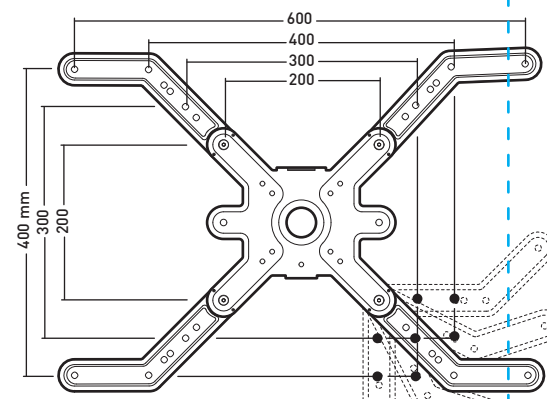

CLIFF® 600

5

8

Vous avez des questions ?
Vous avez besoin de conseils ?
N°Vert 0 800 40 40 60
APPEL GRATUIT DEPUIS UN POSTE FIXE
international : +33 4 72 46 16 26

Fabriqué en France - Made in France
www.erard.com

04302L_008459_cliff200400600_not_v2_3_220601

Pensez à donner ou recycler.
Association ou Magasin ou Déchèterie
https://levéjiremesdechets.fr

CLIFF® 200/400/600
SUPPORT MURAL FIXE POUR ECRAN PLAT
FIXED WALL MOUNT FOR FLAT SCREEN

v.2.3

M
19"-43"
48-109 cm
30 KG
TESTÉ JUSQU'À 120 KG
TESTED UP TO 120 KG
REF: 043020

L
30"-65"
76-165 cm
30 KG
TESTÉ JUSQU'À 120 KG
TESTED UP TO 120 KG
REF: 043040

XL
40"-85"
101-215 cm
30 KG
TESTÉ JUSQU'À 120 KG
TESTED UP TO 120 KG
REF: 043060