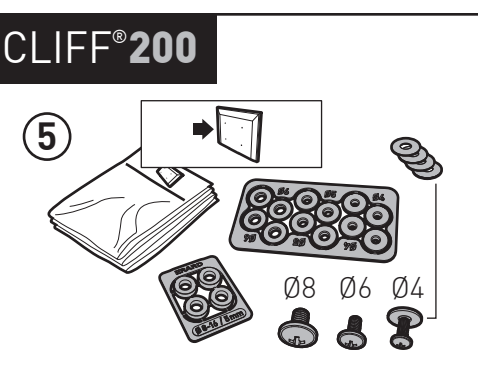

1

CLIFF®400

CLIFF®600

2

3

4

6

- 15 mm (Ø4,6,8)
- 25 mm (Ø4,6,8)
- 35 mm (Ø6,8)
- 45 mm (Ø8)
- 20 mm (Ø4,6,8)
- 30 mm (Ø4,6,8)
- 40 mm (Ø6,8)
- 50 mm (Ø8)

7 ? CLIFF®200/400/600

CLIFF®200

CLIFF®400

CLIFF®600