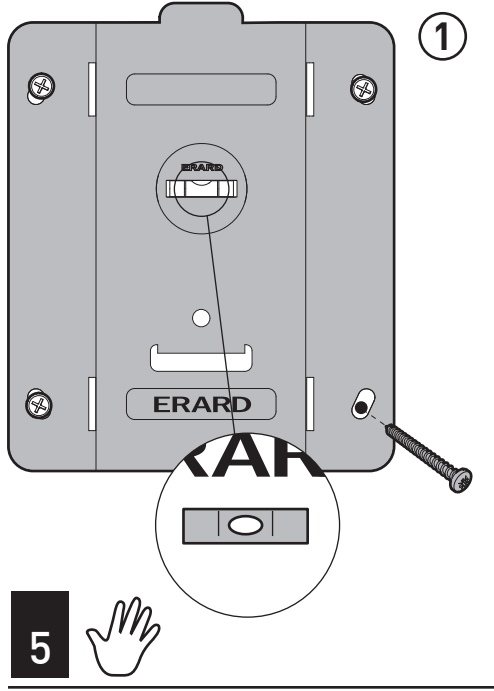

1

CLIFF®400

CLIFF®600

2

3

4

6

- 15 mm (Ø4,6,8)
- 25 mm (Ø4,6,8)
- 35 mm (Ø6,8)
- 45 mm (Ø8)
- 20 mm (Ø4,6,8)
- 30 mm (Ø4,6,8)
- 40 mm (Ø6,8)
- 50 mm (Ø8)

7 ? CLIFF®200/400/600

CLIFF®200

CLIFF®400

CLIFF®600