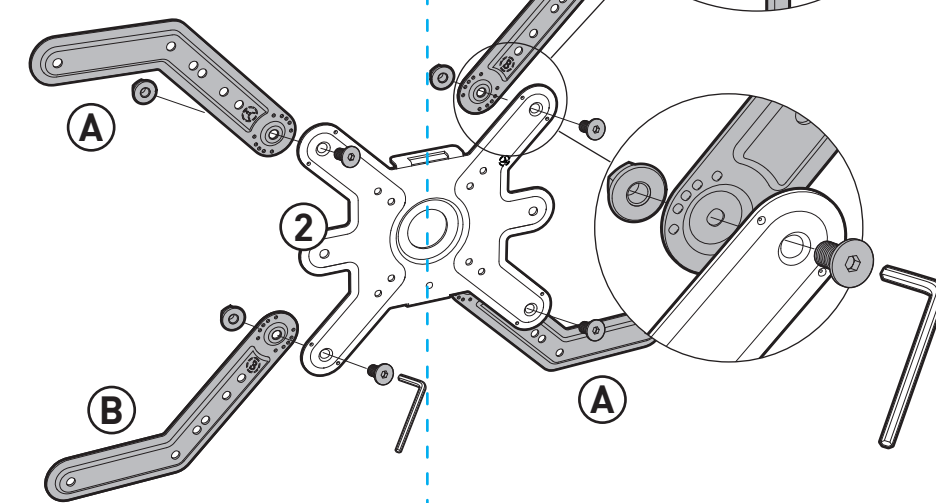

CLIFF® 600

5

8

Vous avez des questions ?
Vous avez besoin de conseils ?
N°Vert 0 800 40 40 60
APPEL GRATUIT DEPUIS UN POSTE FIXE
international : +33 4 72 46 16 26

Fabriqué en France - Made in France
www.erard.com

04302L_008459_cliff200400600_not_v2_3_220601

Pensez à donner ou recycler.
Association ou Magasin ou Déchèterie
https://levéjiremesdechets.fr

CLIFF® 200/400/600
SUPPORT MURAL FIXE POUR ECRAN PLAT
FIXED WALL MOUNT FOR FLAT SCREEN

v.2.3

M
19"-43"
48-109 cm
30 KG
TESTÉ JUSQU'À 120 KG
TESTED UP TO 120 KG
REF: 043020

L
30"-65"
76-165 cm
30 KG
TESTÉ JUSQU'À 120 KG
TESTED UP TO 120 KG
REF: 043040

XL
40"-85"
101-215 cm
30 KG
TESTÉ JUSQU'À 120 KG
TESTED UP TO 120 KG
REF: 043060