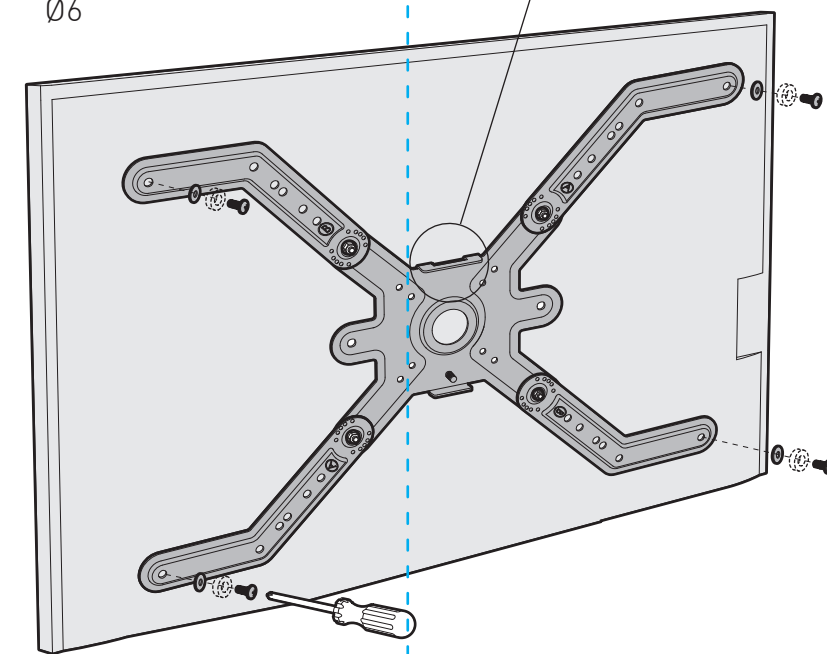

CLIFF® 600

5

8

Vous avez des questions ?
Vous avez besoin de conseils ?
N°Vert 0 800 40 40 60
APPEL GRATUIT DEPUIS UN POSTE FIXE
international : +33 4 72 46 16 26

Fabriqué en France - Made in France
www.erard.com

04302L_008459_cliff200400600_not_v2_3_220601

Pensez à donner ou recycler.
Association ou Magasin ou Déchèterie
https://levéjiremesdechets.fr

CLIFF® 200/400/600
SUPPORT MURAL FIXE POUR ECRAN PLAT
FIXED WALL MOUNT FOR FLAT SCREEN

v.2.3

M
19"-43"
48-109 cm
30 KG
TESTÉ JUSQU'À 120 KG
TESTED UP TO 120 KG
REF: 043020

L
30"-65"
76-165 cm
30 KG
TESTÉ JUSQU'À 120 KG
TESTED UP TO 120 KG
REF: 043040

XL
40"-85"
101-215 cm
30 KG
TESTÉ JUSQU'À 120 KG
TESTED UP TO 120 KG
REF: 043060