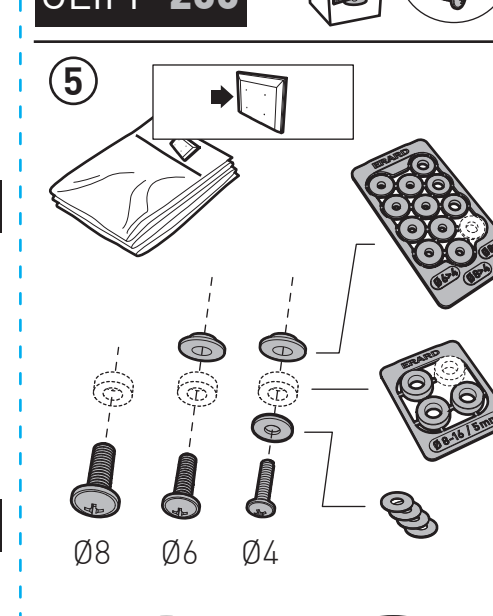

v.2.3

M
19"-43"
48-109 cm
30 KG
TESTÉ JUSQU'À 120 KG
TESTED UP TO 120 KG
REF: 043020

L
30"-65"
76-165 cm
30 KG
TESTÉ JUSQU'À 120 KG
TESTED UP TO 120 KG
REF: 043040

XL
40"-85"
101-215 cm
30 KG
TESTÉ JUSQU'À 120 KG
TESTED UP TO 120 KG
REF: 043060

1

CLIFF®400

CLIFF®600

2

3

4

6

- 15 mm (Ø4,6,8)
- 25 mm (Ø4,6,8)
- 35 mm (Ø6,8)
- 45 mm (Ø8)
- 20 mm (Ø4,6,8)
- 30 mm (Ø4,6,8)
- 40 mm (Ø6,8)
- 50 mm (Ø8)

7 ? CLIFF®200/400/600

CLIFF®200

CLIFF®400

CLIFF®600

MonLines V071

VESA Adapter for Samsung Frame 32 inch

1. Scope of delivery

Please check the scope of delivery for completeness upon receipt of the product. The scope of delivery includes 2 x adapter plates, 4 x screws M4x14, 4 x screws M4x12, 4 x nuts M4 and 4 x washers.

Note: The nuts and washers can be used optionally to protect the TV set / VESA adapter from signs of wear.

2. Attach the adapter plates to a VESA mount

Mount the adapter plates to the 200x200 mm threaded holes of the VESA holder using the 4 M4x12 screws.