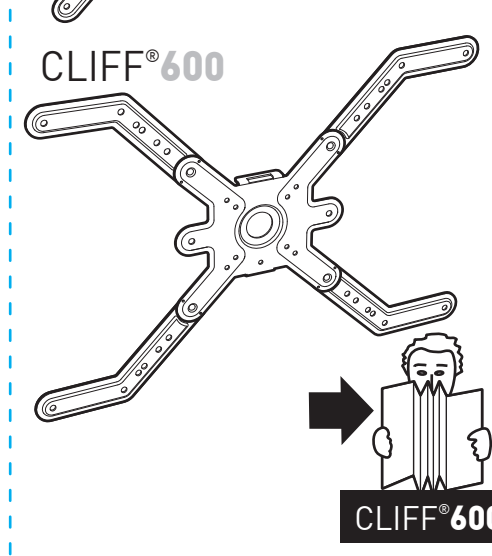

v.2.3

M
19"-43"
48-109 cm
30 KG
TESTÉ JUSQU'À 120 KG
TESTED UP TO 120 KG
REF: 043020

L
30"-65"
76-165 cm
30 KG
TESTÉ JUSQU'À 120 KG
TESTED UP TO 120 KG
REF: 043040

XL
40"-85"
101-215 cm
30 KG
TESTÉ JUSQU'À 120 KG
TESTED UP TO 120 KG
REF: 043060

1

CLIFF®400

CLIFF®600

2

3

4

6

- 15 mm (Ø4,6,8)
- 25 mm (Ø4,6,8)
- 35 mm (Ø6,8)
- 45 mm (Ø8)
- 20 mm (Ø4,6,8)
- 30 mm (Ø4,6,8)
- 40 mm (Ø6,8)
- 50 mm (Ø8)

7 ? CLIFF®200/400/600

CLIFF®200

CLIFF®400

CLIFF®600

MonLines V071

VESA Adapter for Samsung Frame 32 inch

1. Scope of delivery

Please check the scope of delivery for completeness upon receipt of the product. The scope of delivery includes 2 x adapter plates, 4 x screws M4x14, 4 x screws M4x12, 4 x nuts M4 and 4 x washers.

Note: The nuts and washers can be used optionally to protect the TV set / VESA adapter from signs of wear.

2. Attach the adapter plates to a VESA mount

Mount the adapter plates to the 200x200 mm threaded holes of the VESA holder using the 4 M4x12 screws.