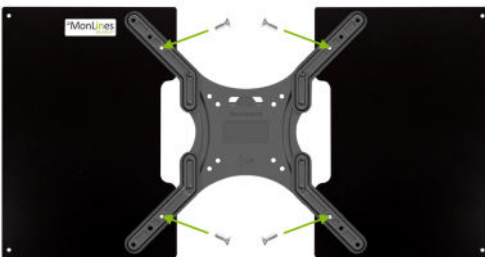

7 ? CLIFF®200/400/600

CLIFF®200

CLIFF®400

CLIFF®600

MonLines V071

VESA Adapter for Samsung Frame 32 inch

1. Scope of delivery

Please check the scope of delivery for completeness upon receipt of the product. The scope of delivery includes 2 x adapter plates, 4 x screws M4x14, 4 x screws M4x12, 4 x nuts M4 and 4 x washers.

Note: The nuts and washers can be used optionally to protect the TV set / VESA adapter from signs of wear.

2. Attach the adapter plates to a VESA mount

Mount the adapter plates to the 200x200 mm threaded holes of the VESA holder using the 4 M4x12 screws.