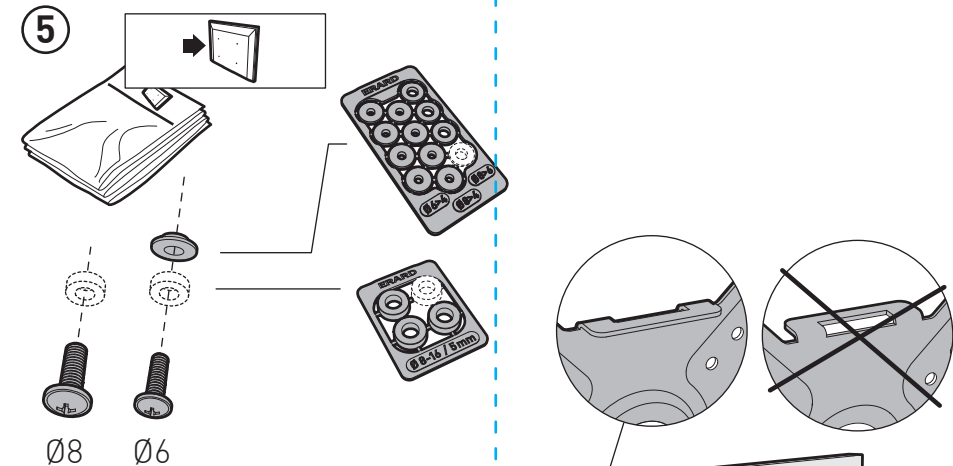

CLIFF® 600

5

8

Vous avez des questions ?
Vous avez besoin de conseils ?
N°Vert 0 800 40 40 60
APPEL GRATUIT DEPUIS UN POSTE FIXE
international : +33 4 72 46 16 26

Fabriqué en France - Made in France
www.erard.com

04302L_008459_cliff200400600_not_v2_3_220601

Pensez à donner ou recycler.
Association ou Magasin ou Déchèterie
https://levéjiremesdechets.fr

CLIFF® 200/400/600
SUPPORT MURAL FIXE POUR ECRAN PLAT
FIXED WALL MOUNT FOR FLAT SCREEN

v.2.3

M
19"-43"
48-109 cm
30 KG
TESTÉ JUSQU'À 120 KG
TESTED UP TO 120 KG
REF: 043020

L
30"-65"
76-165 cm
30 KG
TESTÉ JUSQU'À 120 KG
TESTED UP TO 120 KG
REF: 043040

XL
40"-85"
101-215 cm
30 KG
TESTÉ JUSQU'À 120 KG
TESTED UP TO 120 KG
REF: 043060