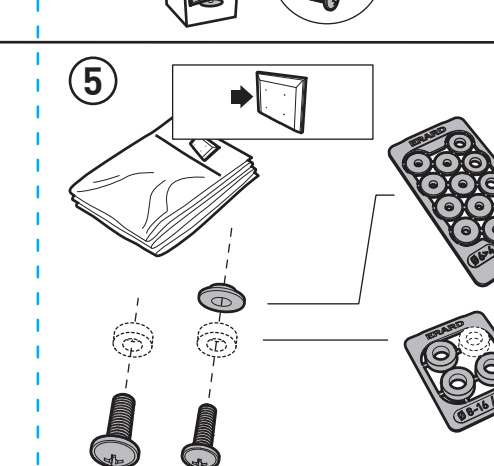

7 ? CLIFF®200/400/600

CLIFF®200

CLIFF®400

CLIFF®600

MonLines V071

VESA Adapter for Samsung Frame 32 inch

1. Scope of delivery

Please check the scope of delivery for completeness upon receipt of the product. The scope of delivery includes 2 x adapter plates, 4 x screws M4x14, 4 x screws M4x12, 4 x nuts M4 and 4 x washers.

Note: The nuts and washers can be used optionally to protect the TV set / VESA adapter from signs of wear.

2. Attach the adapter plates to a VESA mount

Mount the adapter plates to the 200x200 mm threaded holes of the VESA holder using the 4 M4x12 screws.