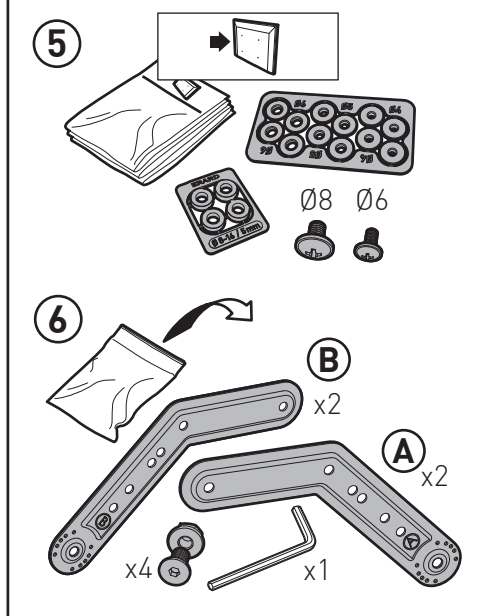

1

CLIFF®400

CLIFF®600

2

3

4

6

- 15 mm (Ø4,6,8)
- 25 mm (Ø4,6,8)
- 35 mm (Ø6,8)
- 45 mm (Ø8)
- 20 mm (Ø4,6,8)
- 30 mm (Ø4,6,8)
- 40 mm (Ø6,8)
- 50 mm (Ø8)

7 ? CLIFF®200/400/600

CLIFF®200

CLIFF®400

CLIFF®600