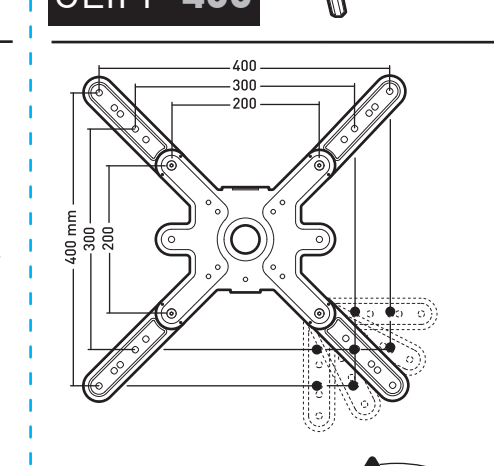

v.2.3

M
19"-43"
48-109 cm
30 KG
TESTÉ JUSQU'À 120 KG
TESTED UP TO 120 KG
REF: 043020

L
30"-65"
76-165 cm
30 KG
TESTÉ JUSQU'À 120 KG
TESTED UP TO 120 KG
REF: 043040

XL
40"-85"
101-215 cm
30 KG
TESTÉ JUSQU'À 120 KG
TESTED UP TO 120 KG
REF: 043060

1

CLIFF®400

CLIFF®600

2

3

4

6

- 15 mm (Ø4,6,8)
- 25 mm (Ø4,6,8)
- 35 mm (Ø6,8)
- 45 mm (Ø8)
- 20 mm (Ø4,6,8)
- 30 mm (Ø4,6,8)
- 40 mm (Ø6,8)
- 50 mm (Ø8)

7 ? CLIFF®200/400/600

CLIFF®200

CLIFF®400

CLIFF®600

MonLines V071

VESA Adapter for Samsung Frame 32 inch

1. Scope of delivery

Please check the scope of delivery for completeness upon receipt of the product. The scope of delivery includes 2 x adapter plates, 4 x screws M4x14, 4 x screws M4x12, 4 x nuts M4 and 4 x washers.

Note: The nuts and washers can be used optionally to protect the TV set / VESA adapter from signs of wear.

2. Attach the adapter plates to a VESA mount

Mount the adapter plates to the 200x200 mm threaded holes of the VESA holder using the 4 M4x12 screws.