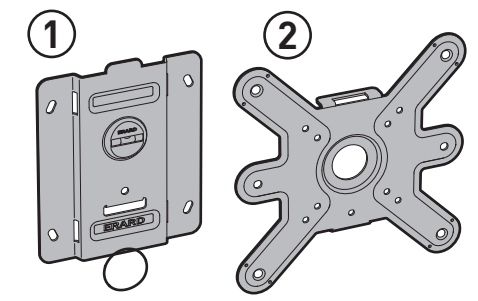

v.2.3

M
19"-43"
48-109 cm
30 KG
TESTÉ JUSQU'À 120 KG
TESTED UP TO 120 KG
REF: 043020

L
30"-65"
76-165 cm
30 KG
TESTÉ JUSQU'À 120 KG
TESTED UP TO 120 KG
REF: 043040

XL
40"-85"
101-215 cm
30 KG
TESTÉ JUSQU'À 120 KG
TESTED UP TO 120 KG
REF: 043060

1

CLIFF®400

CLIFF®600

2

3

4

6

- 15 mm (Ø4,6,8)
- 25 mm (Ø4,6,8)
- 35 mm (Ø6,8)
- 45 mm (Ø8)
- 20 mm (Ø4,6,8)
- 30 mm (Ø4,6,8)
- 40 mm (Ø6,8)
- 50 mm (Ø8)

7 ? CLIFF®200/400/600

CLIFF®200

CLIFF®400

CLIFF®600

MonLines V071

VESA Adapter for Samsung Frame 32 inch

1. Scope of delivery

Please check the scope of delivery for completeness upon receipt of the product. The scope of delivery includes 2 x adapter plates, 4 x screws M4x14, 4 x screws M4x12, 4 x nuts M4 and 4 x washers.

Note: The nuts and washers can be used optionally to protect the TV set / VESA adapter from signs of wear.

2. Attach the adapter plates to a VESA mount

Mount the adapter plates to the 200x200 mm threaded holes of the VESA holder using the 4 M4x12 screws.