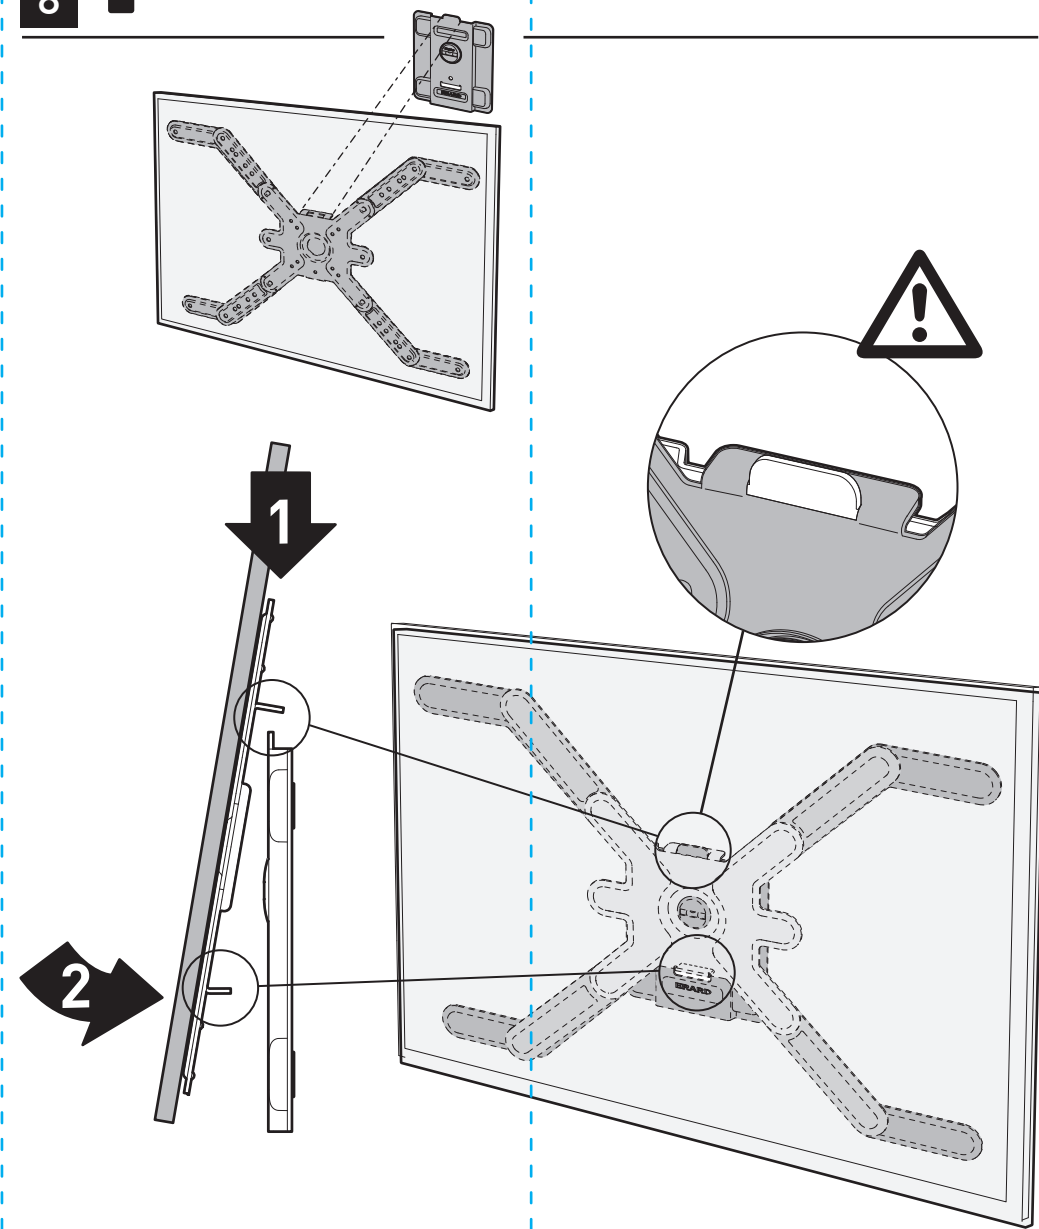

CLIFF® 600

5

8

Vous avez des questions ?
Vous avez besoin de conseils ?
N°Vert 0 800 40 40 60
APPEL GRATUIT DEPUIS UN POSTE FIXE
international : +33 4 72 46 16 26

Fabriqué en France - Made in France
www.erard.com

04302L_008459_cliff200400600_not_v2_3_220601

Pensez à donner ou recycler.
Association ou Magasin ou Déchèterie
https://levéjiremesdechets.fr

CLIFF® 200/400/600
SUPPORT MURAL FIXE POUR ECRAN PLAT
FIXED WALL MOUNT FOR FLAT SCREEN

v.2.3

M
19"-43"
48-109 cm
30 KG
TESTÉ JUSQU'À 120 KG
TESTED UP TO 120 KG
REF: 043020

L
30"-65"
76-165 cm
30 KG
TESTÉ JUSQU'À 120 KG
TESTED UP TO 120 KG
REF: 043040

XL
40"-85"
101-215 cm
30 KG
TESTÉ JUSQU'À 120 KG
TESTED UP TO 120 KG
REF: 043060