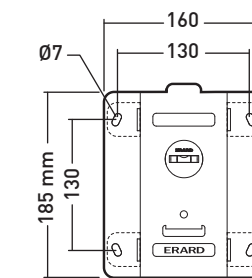

CLIFF® 600

5

8

Vous avez des questions ?
Vous avez besoin de conseils ?
N°Vert 0 800 40 40 60
APPEL GRATUIT DEPUIS UN POSTE FIXE
international : +33 4 72 46 16 26

Fabriqué en France - Made in France
www.erard.com

04302L_008459_cliff200400600_not_v2_3_220601

Pensez à donner ou recycler.
Association ou Magasin ou Déchèterie
https://levéjiremesdechets.fr

CLIFF® 200/400/600
SUPPORT MURAL FIXE POUR ECRAN PLAT
FIXED WALL MOUNT FOR FLAT SCREEN

v.2.3

M
19"-43"
48-109 cm
30 KG
TESTÉ JUSQU'À 120 KG
TESTED UP TO 120 KG
REF: 043020

L
30"-65"
76-165 cm
30 KG
TESTÉ JUSQU'À 120 KG
TESTED UP TO 120 KG
REF: 043040

XL
40"-85"
101-215 cm
30 KG
TESTÉ JUSQU'À 120 KG
TESTED UP TO 120 KG
REF: 043060