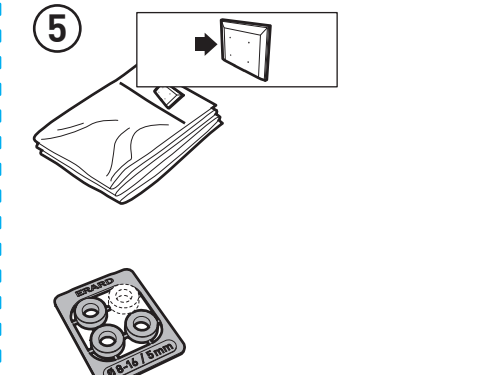

1

CLIFF®400

CLIFF®600

2

3

4

6

- 15 mm (Ø4,6,8)
- 25 mm (Ø4,6,8)
- 35 mm (Ø6,8)
- 45 mm (Ø8)
- 20 mm (Ø4,6,8)
- 30 mm (Ø4,6,8)
- 40 mm (Ø6,8)
- 50 mm (Ø8)

7 ? CLIFF®200/400/600

CLIFF®200

CLIFF®400

CLIFF®600

MonLines V071

VESA Adapter for Samsung Frame 32 inch

1. Scope of delivery

Please check the scope of delivery for completeness upon receipt of the product. The scope of delivery includes 2 x adapter plates, 4 x screws M4x14, 4 x screws M4x12, 4 x nuts M4 and 4 x washers.

Note: The nuts and washers can be used optionally to protect the TV set / VESA adapter from signs of wear.

2. Attach the adapter plates to a VESA mount

Mount the adapter plates to the 200x200 mm threaded holes of the VESA holder using the 4 M4x12 screws.