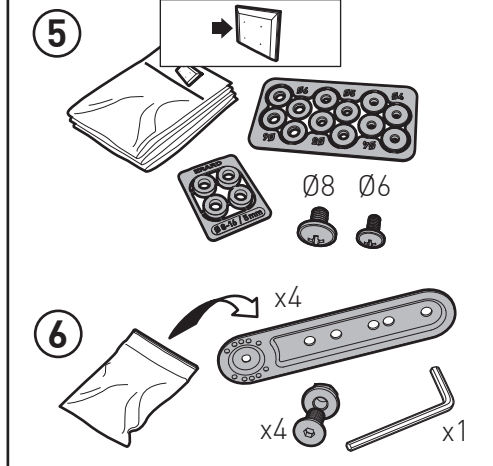

1

CLIFF®400

CLIFF®600

2

3

4

6

- 15 mm (Ø4,6,8)
- 25 mm (Ø4,6,8)
- 35 mm (Ø6,8)
- 45 mm (Ø8)
- 20 mm (Ø4,6,8)
- 30 mm (Ø4,6,8)
- 40 mm (Ø6,8)
- 50 mm (Ø8)

7 ? CLIFF®200/400/600

CLIFF®200

CLIFF®400

CLIFF®600