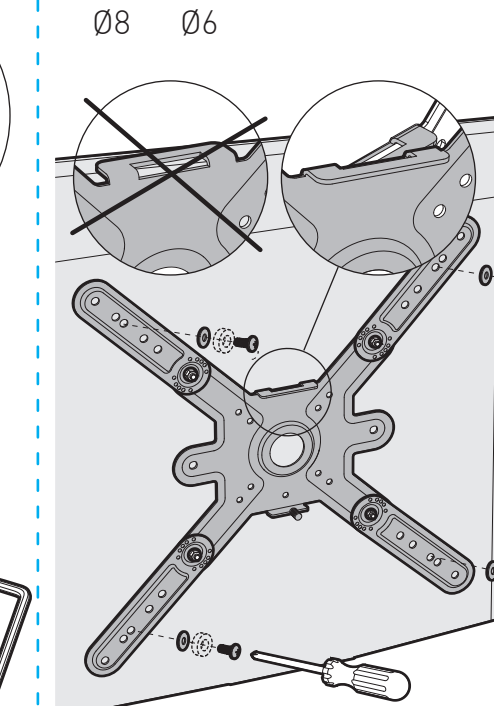

7 ? CLIFF®200/400/600

CLIFF®200

CLIFF®400

CLIFF®600

MonLines V071

VESA Adapter for Samsung Frame 32 inch

1. Scope of delivery

Please check the scope of delivery for completeness upon receipt of the product. The scope of delivery includes 2 x adapter plates, 4 x screws M4x14, 4 x screws M4x12, 4 x nuts M4 and 4 x washers.

Note: The nuts and washers can be used optionally to protect the TV set / VESA adapter from signs of wear.

2. Attach the adapter plates to a VESA mount

Mount the adapter plates to the 200x200 mm threaded holes of the VESA holder using the 4 M4x12 screws.