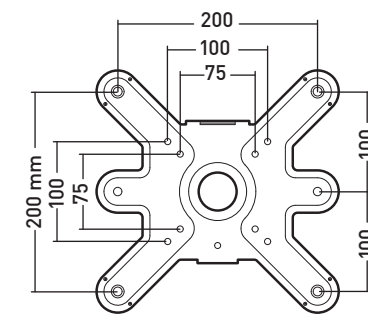

CLIFF® 600

5

8

Vous avez des questions ?
Vous avez besoin de conseils ?
N°Vert 0 800 40 40 60
APPEL GRATUIT DEPUIS UN POSTE FIXE
international : +33 4 72 46 16 26

Fabriqué en France - Made in France
www.erard.com

04302L_008459_cliff200400600_not_v2_3_220601

Pensez à donner ou recycler.
Association ou Magasin ou Déchèterie
https://levéjiremesdechets.fr

CLIFF® 200/400/600
SUPPORT MURAL FIXE POUR ECRAN PLAT
FIXED WALL MOUNT FOR FLAT SCREEN

v.2.3

M
19"-43"
48-109 cm
30 KG
TESTÉ JUSQU'À 120 KG
TESTED UP TO 120 KG
REF: 043020

L
30"-65"
76-165 cm
30 KG
TESTÉ JUSQU'À 120 KG
TESTED UP TO 120 KG
REF: 043040

XL
40"-85"
101-215 cm
30 KG
TESTÉ JUSQU'À 120 KG
TESTED UP TO 120 KG
REF: 043060