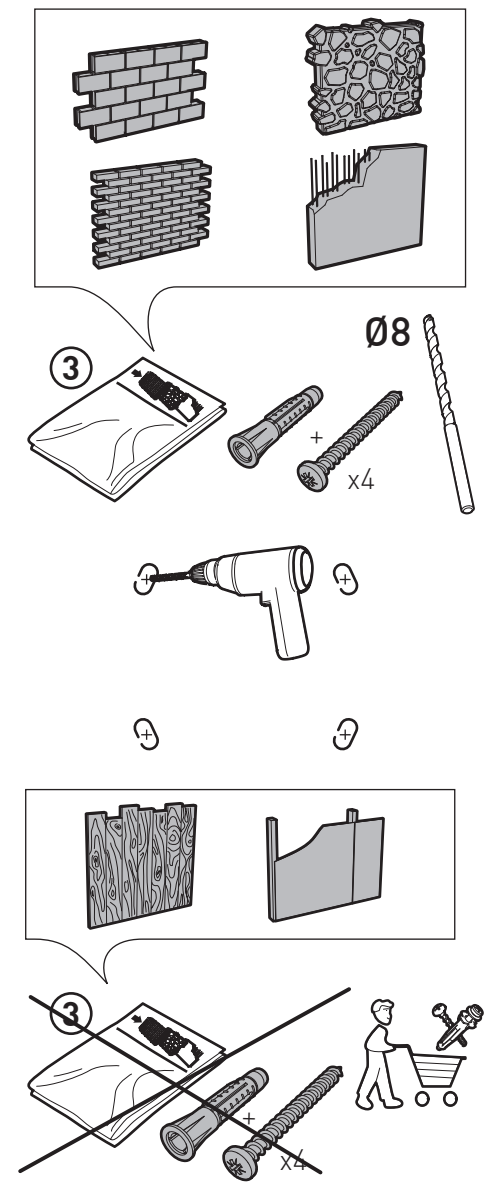

1

CLIFF®400

CLIFF®600

2

3

4

6

- 15 mm (Ø4,6,8)
- 25 mm (Ø4,6,8)
- 35 mm (Ø6,8)
- 45 mm (Ø8)
- 20 mm (Ø4,6,8)
- 30 mm (Ø4,6,8)
- 40 mm (Ø6,8)
- 50 mm (Ø8)

7 ? CLIFF®200/400/600

CLIFF®200

CLIFF®400

CLIFF®600