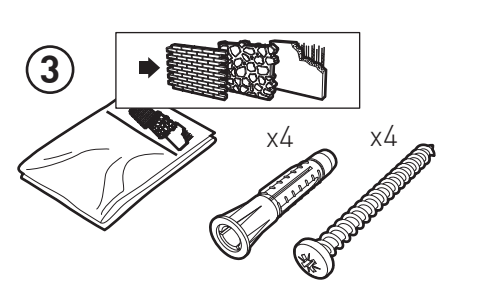

1

CLIFF®400

CLIFF®600

2

3

4

6

- 15 mm (Ø4,6,8)
- 25 mm (Ø4,6,8)
- 35 mm (Ø6,8)
- 45 mm (Ø8)
- 20 mm (Ø4,6,8)
- 30 mm (Ø4,6,8)
- 40 mm (Ø6,8)
- 50 mm (Ø8)

7 ? CLIFF®200/400/600

CLIFF®200

CLIFF®400

CLIFF®600