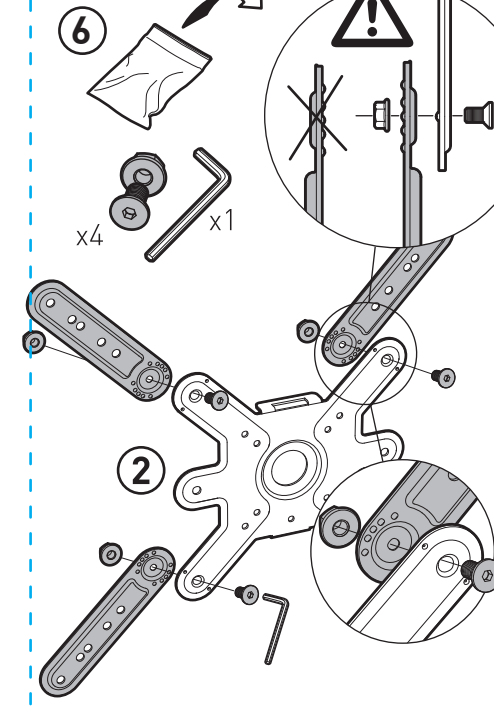

v.2.3

M
19"-43"
48-109 cm
30 KG
TESTÉ JUSQU'À 120 KG
TESTED UP TO 120 KG
REF: 043020

L
30"-65"
76-165 cm
30 KG
TESTÉ JUSQU'À 120 KG
TESTED UP TO 120 KG
REF: 043040

XL
40"-85"
101-215 cm
30 KG
TESTÉ JUSQU'À 120 KG
TESTED UP TO 120 KG
REF: 043060

1

CLIFF®400

CLIFF®600

2

3

4

6

- 15 mm (Ø4,6,8)
- 25 mm (Ø4,6,8)
- 35 mm (Ø6,8)
- 45 mm (Ø8)
- 20 mm (Ø4,6,8)
- 30 mm (Ø4,6,8)
- 40 mm (Ø6,8)
- 50 mm (Ø8)

7 ? CLIFF®200/400/600

CLIFF®200

CLIFF®400

CLIFF®600

MonLines V071

VESA Adapter for Samsung Frame 32 inch

1. Scope of delivery

Please check the scope of delivery for completeness upon receipt of the product. The scope of delivery includes 2 x adapter plates, 4 x screws M4x14, 4 x screws M4x12, 4 x nuts M4 and 4 x washers.

Note: The nuts and washers can be used optionally to protect the TV set / VESA adapter from signs of wear.

2. Attach the adapter plates to a VESA mount

Mount the adapter plates to the 200x200 mm threaded holes of the VESA holder using the 4 M4x12 screws.