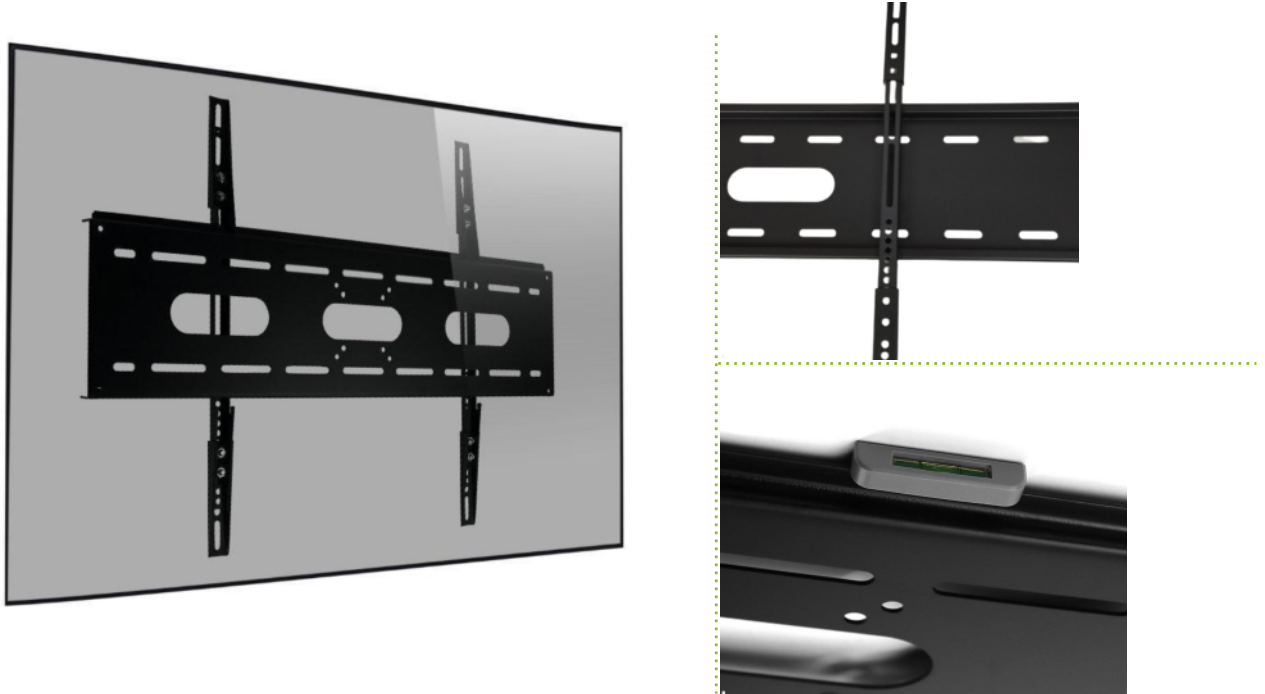

MonLines MWH033B flat TV wall mount up to 120 inch

Description

The MonLines TV wall mount MWH0133B in black is a stable wall mount for flat screens up to 120 inches with a maximum weight of 140 kg. Televisions / LCD TV sets can be mounted very flat on the wall with a wall distance of 28 mm using the wall bracket. The TV wall mount has a VESA standard of 800x600 to 1500x600 mm and is therefore suitable for a wide range of monitors / LCD or plasma TV sets / televisions.

Key features

Screen size:	up to 120 inch
VESA Standard:	800x400, 800x600, 1000x600, 1200x600, 1500x600 mm
Capacity:	100 kg
Wall distance:	28 mm
Theft proof:	no
Installation:	Incl. spirit level
Finish:	black