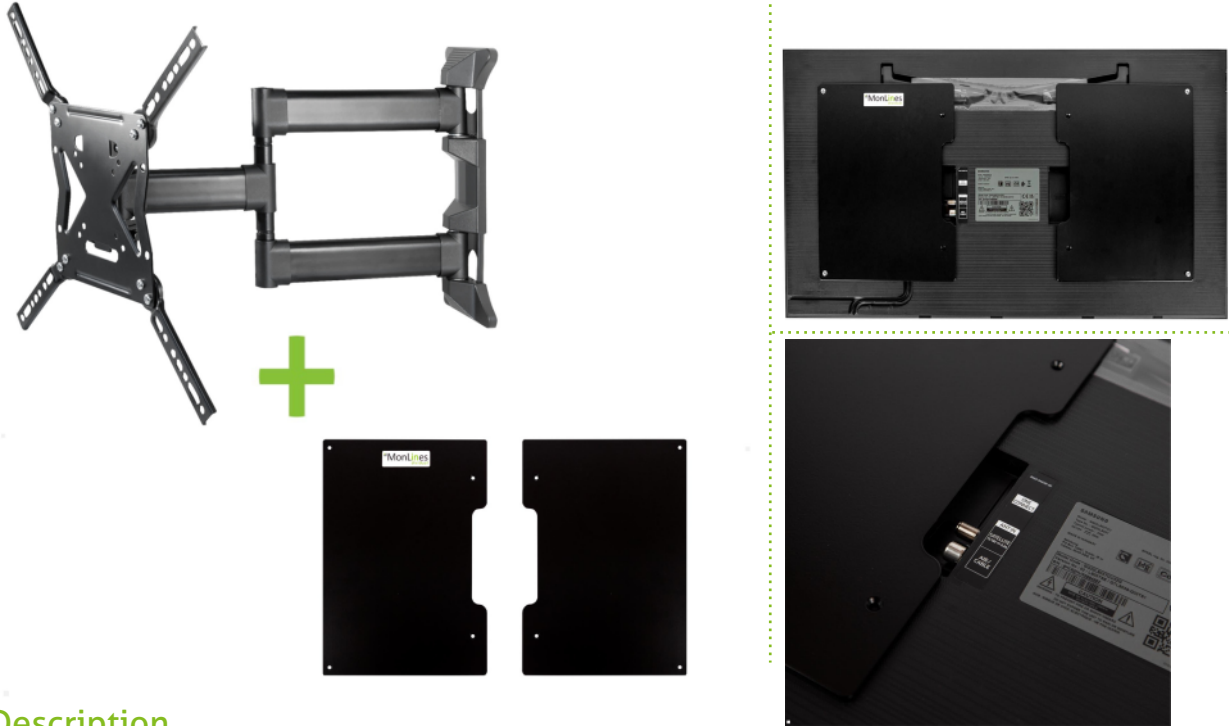

## TV wall mount with VESA for Samsung Frame 32

### Description

Paired with the MonLines VESA adapter V071 designed for the Samsung Frame 32 inch, this swivelling TV wall mount provides the ideal solution for seamlessly incorporating the sophisticated Samsung Frame into your living space. The dedicated VESA adapter ensures optimal support for the Frame 32, allowing it not only to be securely fixed to the wall but also to be tilted and swivelled for the perfect viewing angle. The wall mount's adaptable features enable you to enjoy the superior picture quality from any perspective. With integrated cable management, both the picture and your living area remain free from unsightly cable clutter. Offering a range of 52 - 500 mm from the wall and capable of supporting up to 50 kg, this TV wall mount delivers maximum flexibility and stability. Effortless installation, thanks to its user-friendly design, ensures your TV is swiftly and securely mounted. MonLines – For your individual & functional needs.

### Key features

Suitable for:	Samsung Frame 32
Screen size:	32 inch
VESA standard:	200x200 mm
Load capacity:	50 kg
Wall distance:	52 - 500 mm
Tilt:	-10 / +3°
Swivel:	180°
Mounting type:	Wall mount
Finish:	Black