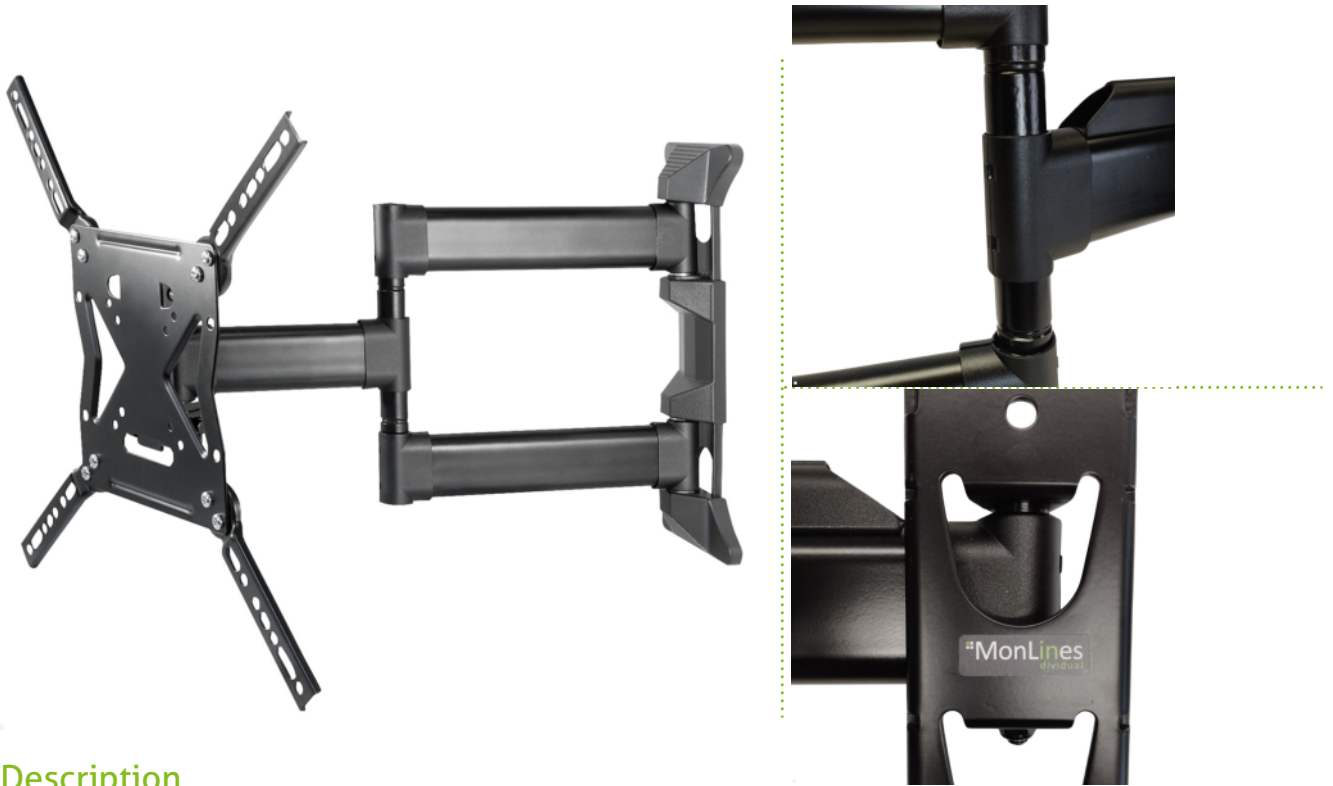

MonLines MWH031B Swivelling TV wall mount 26 - 47"

Description

The MonLines MWH031B is a swivelling TV wall mount designed for TVs ranging from 26" to 47", with a maximum load capacity of 50 kg. This wall bracket allows for a wall distance of 52 - 500 mm and is compatible with screens featuring a VESA mount of 75x75 to 400x400 mm. Offering tilt angles of -10° / $+3^{\circ}$ and a swivel range of 180° , this wall mount provides versatile positioning options. Installation is straightforward, and the TV can be securely mounted in moments with a simple motion. Integrated cable management keeps wires concealed for a neat appearance. MonLines – For your individual & functional needs.

Key features

Screen size:	26" - 47 inch
VESA standard:	75x75, 100x100, 200x100, 200x200, 200x300, 200x400, 300x200, 300x300, 400x200, 400x300, 400x400 mm
Load capacity:	50 kg
Wall distance:	52 - 500 mm
Tilt:	-10° / $+3^{\circ}$
Mounting type:	Wall mount
Finish:	Black