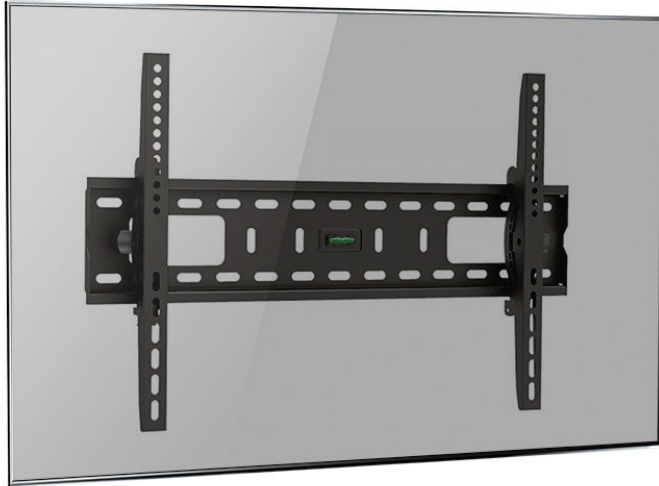

Datasheet

MonLines MWH005B tiltable TV wall mount

Description

With the MonLines MWH005B monitor wall mount for 32 to 70 inch monitors you can fix your screen with a wall distance of approx. 63 mm. The integrated bubble level ensures easy and uncomplicated installation.

The MonLines MWH005B screen mount can be moved laterally for optimal placement. This MonLines tiltable flat screen wall mount in black is unique in its simplicity and ingenious in its versatility.

Key features

Mounting:	Wall mount
VESA Standard:	200x100, 200x200, 300x200, 300x300, 400x200, 400x300, 400x400, 600x200, 600x400 mm
Capacity:	60 kg
Suitable for:	32"-70"
Wall distance:	Ca. 63 mm
Tilt:	+/- 10°
Finish:	Black
Installation material:	+