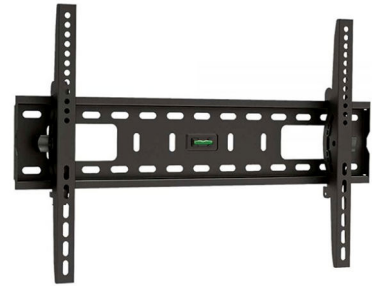

Datasheet

MonLines MWH005B tiltable TV wall mount

Description

With the MonLines MWH005B monitor wall mount for 32 to 70 inch monitors you can fix your screen with a wall distance of approx. 63 mm. The integrated bubble level ensures easy and uncomplicated installation.

The MonLines MWH005B screen mount can be moved laterally for optimal placement. This MonLines tiltable flat screen wall mount in black is unique in its simplicity and ingenious in its versatility.

Key features

Mounting:	Wall mount
VESA Standard:	200x100, 200x200, 300x200, 300x300, 400x200, 400x300, 400x400, 600x200, 600x400 mm
Capacity:	60 kg
Suitable for:	32"-70"
Wall distance:	Ca. 63 mm
Tilt:	+/- 10°
Finish:	Black
Installation material:	+