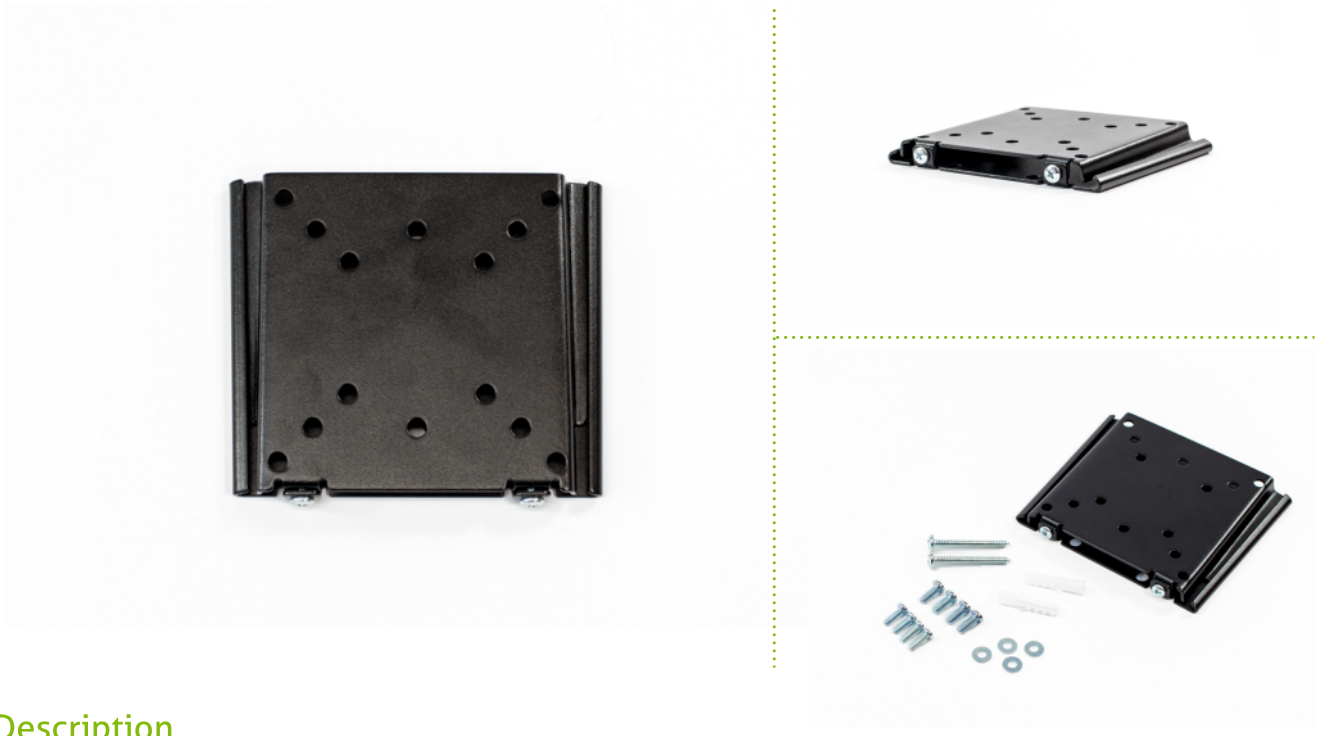

MonLines MWH004B extra flat TV wall mount

Description

Attach your TV to the wall. This MonLines MWH004B is fixed with a wall distance of approx. 15 mm. This MonLines flat screen wall mount in black, for 13" - 27" screens, is unique in its simplicity and ingenious in its versatility.

The TV wall mount has a VESA mount of 50x50, 75x75 and 100x100 mm. Monitors weighing up to 30 kg can easily be hooked.

Key features

Mounting:	extra flat wall mount
VESA Standard:	50x50, 75x75, 100x100 mm
Capacity:	30 kg
Suitable for:	13" - 27" Monitors
Wall distance:	15 mm
Finish:	black