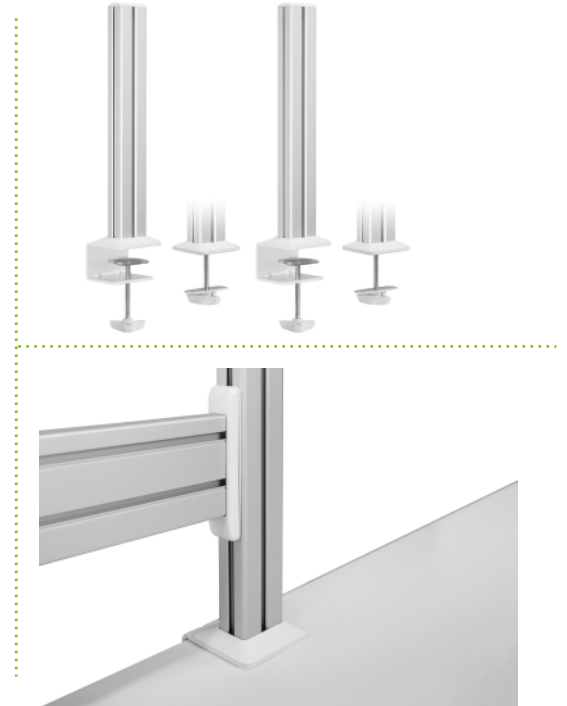

MonLines MSH002

1m slatwall desk mount, silver

Description

The MonLines MSH002 slatwall for table mounting with a length of 1000mm offers a completely customisable workstation in the smallest space. A wide variety of monitor holders and accessories such as trays for documents can be attached to the practical organisational wall. The scope of delivery already includes the corresponding table columns to which the slatwall rail can be attached at any height.

The table is mounted either by means of the supplied table clamps or by means of the supplied screw-through fastening, which is particularly suitable for workstations opposite each other. This makes the MonLines Slatwall ideal for modern desk sharing workstations as well as for applications in open-plan offices.

Key features

Slatwall element dimensions:	approx. 1000 x 100 x 22 mm
Fastening:	Table mounting via table clamps or screw-through mounting (included)
Material:	Aluminium, plastic
Finish:	Aluminium, white