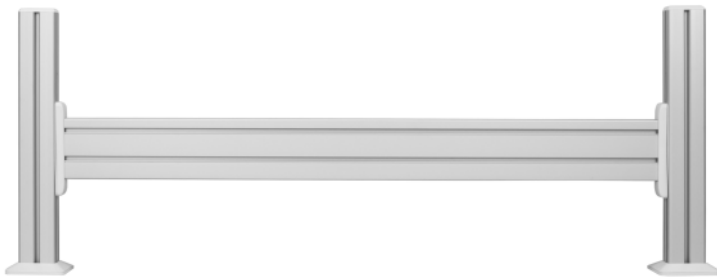

MonLines MSH002

1m slatwall desk mount, silver

Description

The MonLines MSH002 slatwall for table mounting with a length of 1000mm offers a completely customisable workstation in the smallest space. A wide variety of monitor holders and accessories such as trays for documents can be attached to the practical organisational wall. The scope of delivery already includes the corresponding table columns to which the slatwall rail can be attached at any height.

The table is mounted either by means of the supplied table clamps or by means of the supplied screw-through fastening, which is particularly suitable for workstations opposite each other. This makes the MonLines Slatwall ideal for modern desk sharing workstations as well as for applications in open-plan offices.

Key features

Slatwall element dimensions:	approx. 1000 x 100 x 22 mm
Fastening:	Table mounting via table clamps or screw-through mounting (included)
Material:	Aluminium, plastic
Finish:	Aluminium, white