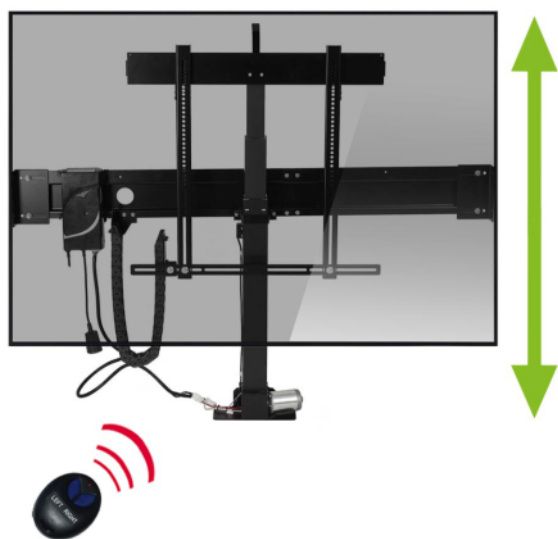

MonLines MLS026B / MLS027B / MLS028B Built-in TV lift

Description

The electric built-in TV lift from MonLines can be retracted into a piece of furniture. By pressing a button on the supplied radio remote control, the screen can be extended. Favorite positions can be easily saved. Thanks to the anti-collision function, the TV is protected from possible damage. There is also a separate socket for the TV's power connection. When the TV lift is retracted, the TV is simultaneously disconnected from the power supply for additional safety. The integrated cable management ensures a tidy interior.

Key features

	MLS026B	MLS027B	MLS028B
Max. screen size	60 inch	65 inch	75 inch
VESA standard	100x100 - 600x600	100x100 - 600x600	100x100 - 600x600
Load capacity	50 kg	50 kg	50 kg
Stroke	840 mm	970 mm	1025 mm
Max. height	1662 mm	1857 mm	1990 mm
Mounting height	822 mm	887 mm	965 mm
Electric	Yes, incl. remote control	Yes, incl. remote control	Yes, incl. remote control
Installation depth	131 mm	131 mm	131 mm