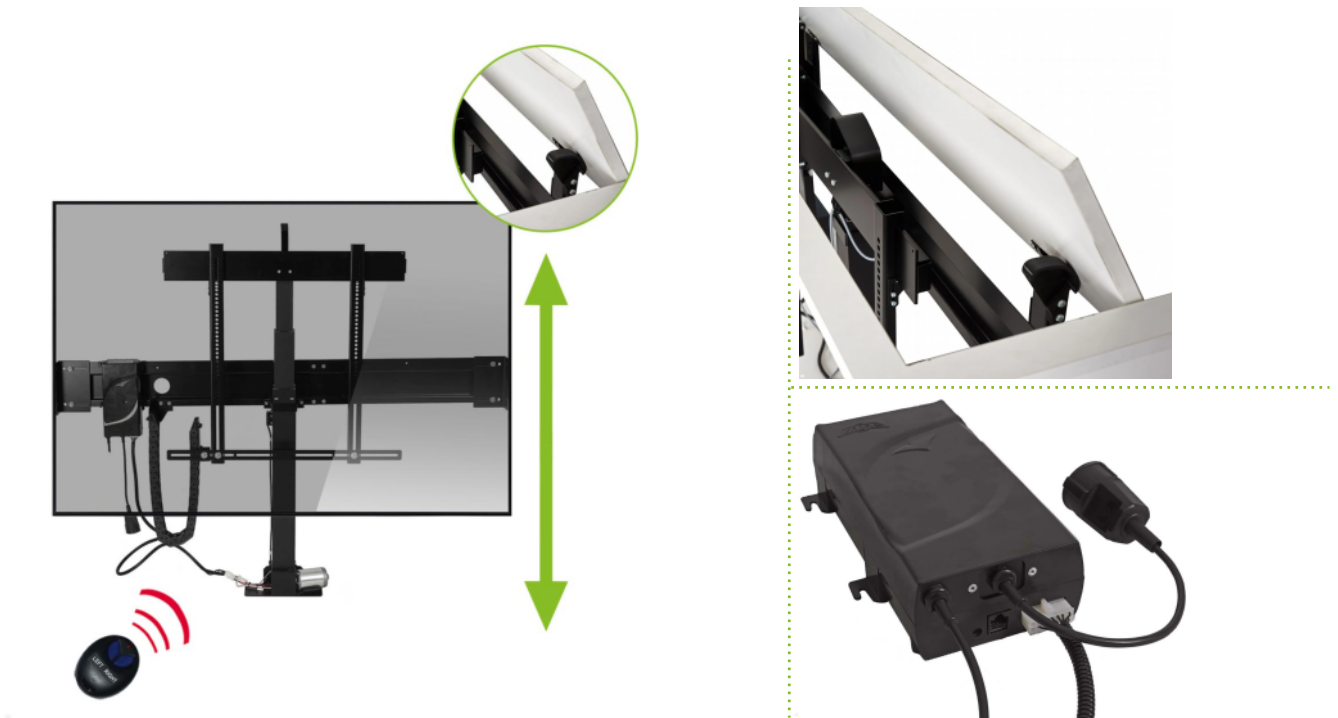

MonLines MLS020B / MLS021B / MLS022B / MLS023B TV lift with flap opener

Description

The electric built-in TV lift from MonLines can be retracted into a piece of furniture. By pressing a button on the supplied radio remote control, the screen can be extended. The built-in flap opener automatically folds the lid of the furniture back and closes it again discreetly when retracted. Favorite positions can be easily saved. Thanks to the anti-collision function, the TV is protected from possible damage. There is also a separate socket for the TV's power connection. When the TV lift is retracted, the TV is simultaneously disconnected from the power supply for additional safety. The integrated cable management ensures a tidy interior.

Key features

	MLS020B	MLS021B	MLS022B	MLS023B
Max. screen size	50 inch	60 inch	65 inch	70 inch
VESA standard	100x100 - 600x600	100x100 - 600x600	100x100 - 600x600	100x100 - 600x600
Load capacity	30 kg	50 kg	50 kg	50 kg
Stroke	720 mm	840 mm	970 mm	1025 mm
Max. height	1428 mm	1662 mm	1857 mm	1990 mm
Mounting height	708 mm	822 mm	887 mm	965 mm
Electric	Yes, incl. remote	Yes, incl. remote	Yes, incl. remote	Yes, incl. remote
Installation depth	131 mm	131 mm	131 mm	131 mm