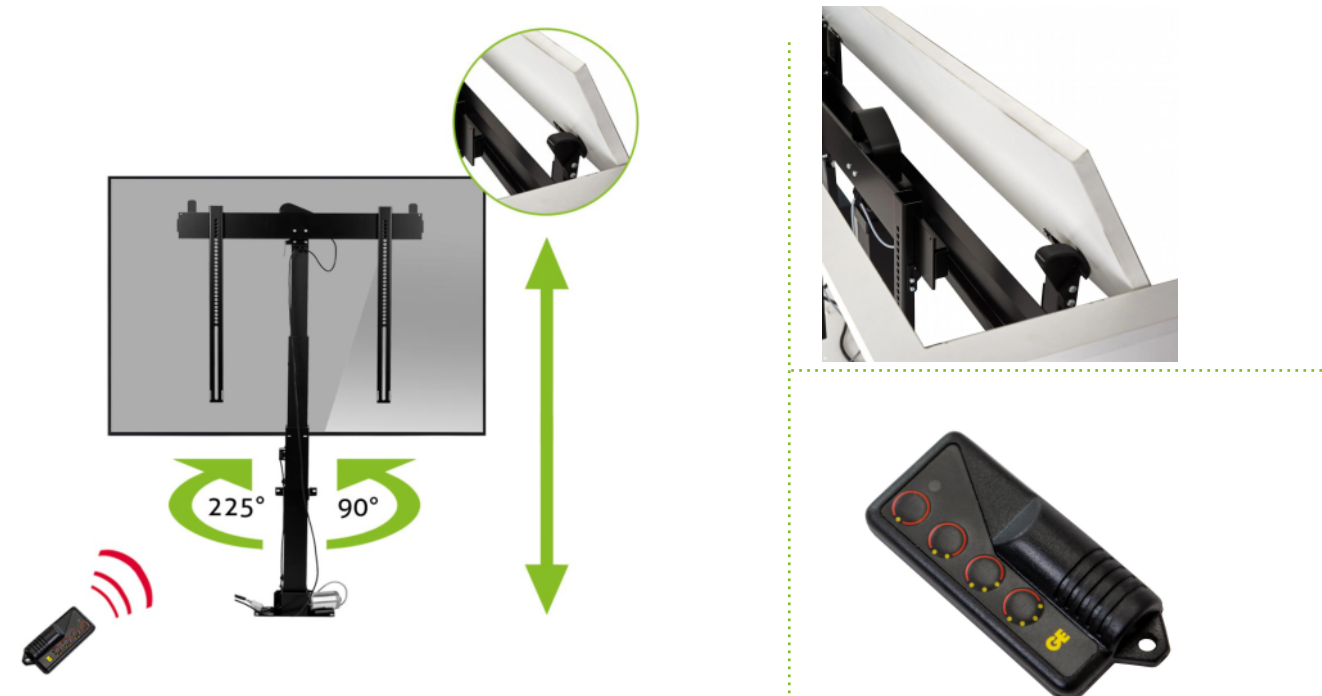

MonLines MLS017BSV MLS018BSV / MLS019BSV TV lift with flap opener, rotatable 225° L / 90° R

Description

The electric built-in TV lift from MonLines is suitable for TVs up to 70 inches and can be retracted into a piece of furniture. By pressing a button on the supplied radio remote control, the screen can be extended. The built-in flap opener automatically folds the lid of the furniture back and closes it again discreetly when retracted. When extended, the rotating TV lift can also be moved 225° to the left and 90° to the right. Favorite positions can be easily saved. Thanks to the anti-collision function, the TV is protected from possible damage. There is also a separate socket for the TV's power connection. When the TV lift is retracted, the TV is simultaneously disconnected from the power supply for additional safety.

Key features

	MLS017BSV	MLS018BSV	MLS019BSV
Max. screen size	50 inch	60 inch	70 inch
VESA standard	100x100 - 600x600	100x100 - 600x600	100x100 - 600x600
Load capacity	30 kg	50 kg	60 kg
Stroke	717 mm	837 mm	947 mm
Max. extension height	1467 mm	1652 mm	1827 mm
Min. height furniture	800 mm	900 mm	970 mm
Turning range	225° L / 90° R	225° L / 90° R	225° L / 90° R
Electric	Yes, incl. remote control	Yes, incl. remote control	Yes, incl. remote control
Installation depth	112 mm	112 mm	112 mm