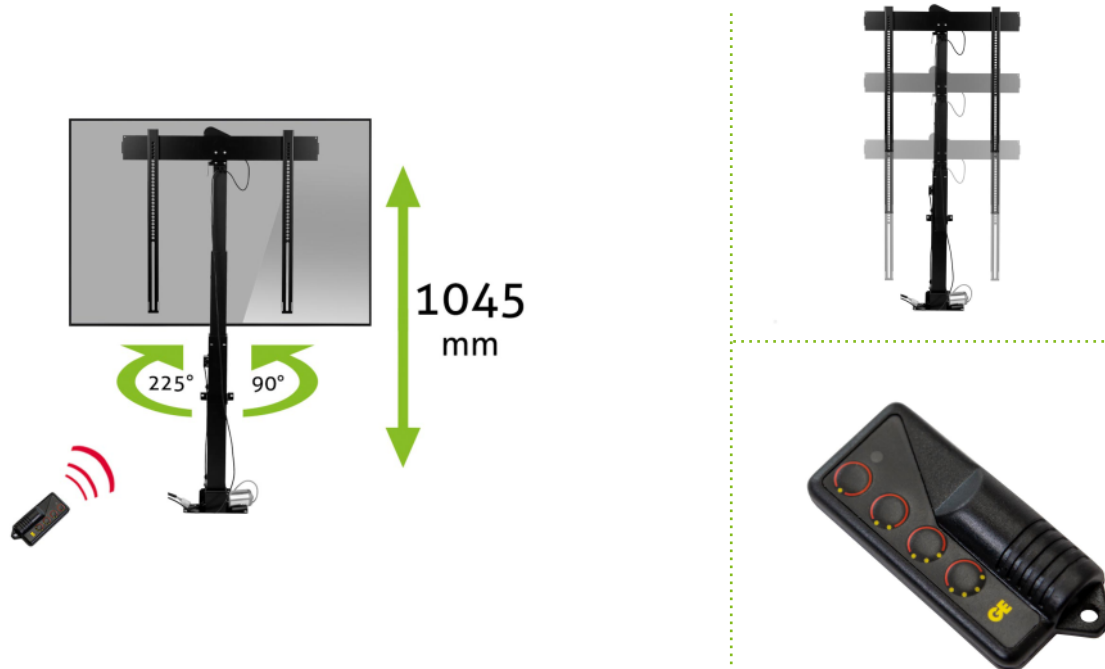

MonLines myTVLift MLS012BSV

Electric built-in TV lift, rotatable 225° L / 90° R

Description

The electric built-in TV lift from MonLines is suitable for TVs with a size of 37" to 75 inches and a maximum weight of 60 kg and can be retracted into a piece of furniture. At the push of a button, the screen extends to a height of up to 201 cm. When extended, the motorized TV lift can also be swiveled 225° to the left and 90° to the right. Preferred positions can be easily saved.

Thanks to the anti-collision function, the TV is protected from possible damage: If there is an obstacle in the way, the myTVLift automatically stops moving. The integrated cable management ensures tidy, neat cable routing inside the TV lift.

Key features

Screen sizes:	37 - 75 inch
VESA standard:	100x100, 100x200, 200x100, 200x200, 200x300, 200x400, 300x200, 300x300, 400x200, 400x300, 400x400, 400x600, 500x400, 500x500, 600x200, 600x300, 600x400, 600x500, 600x600
Load capacity:	60 kg
Stroke:	1045 mm
Height:	967 - 2012 mm
Swivel range:	225° left / 90° right
Electrical:	Yes, remote control included
Installation depth:	112 mm