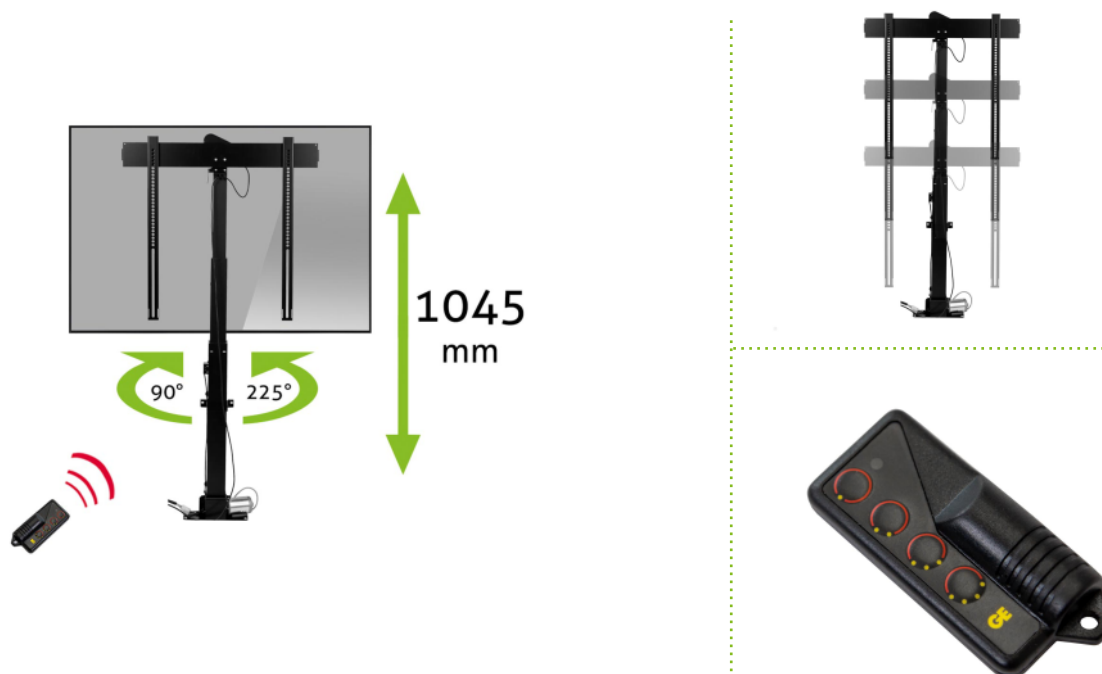

MonLines myTVLift MLS012B Electric built-in TV lift

Description

The electric built-in TV lift from MonLines is suitable for TVs with a size of 37" to 75 inches and a maximum weight of 60 kg and can be retracted into a piece of furniture. At the push of a button, the screen extends to a height of up to 201 cm. When extended, the motorized TV lift can also be swiveled 225° to the right and 90° to the left. Preferred positions can be easily saved.

Thanks to the anti-collision function, the TV is protected from possible damage: If there is an obstacle in the way, the myTVLift automatically stops moving. The integrated cable management ensures tidy, neat cable routing inside the TV lift.

Key features

Screen sizes:	37 - 75 inch
VESA standard:	100x100, 100x200, 200x100, 200x200, 200x300, 200x400, 300x200, 300x300, 400x200, 400x300, 400x400, 400x600, 500x400, 500x500, 600x200, 600x300, 600x400, 600x500, 600x600
Load capacity:	60 kg
Stroke:	1045 mm
Height:	967 - 2012 mm
Swivel range:	225° right / 90° left
Electrical:	Yes, remote control included
Installation depth:	112 mm