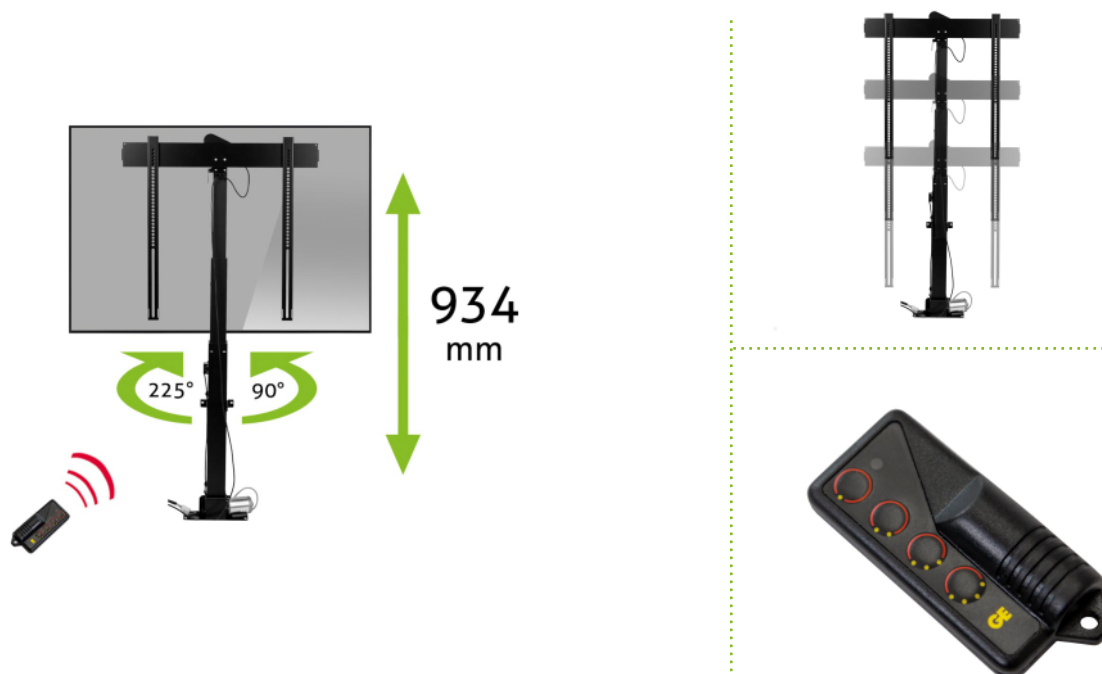

MonLines myTVLift MLS011BSV

Electric built-in TV lift, rotatable 225° L / 90° R

Description

The electric built-in TV lift from MonLines is suitable for TVs with a size of 37" to 70 inches and a maximum weight of 60 kg and can be retracted into a piece of furniture. At the push of a button, the screen extends to a height of up to 182 cm. When extended, the motorized TV lift can also be swiveled 225° to the left and 90° to the right. Preferred positions can be easily saved.

Thanks to the anti-collision function, the TV is protected from possible damage: If there is an obstacle in the way, the myTVLift automatically stops moving. The integrated cable management ensures tidy, neat cable routing inside the TV lift.

Key features

Screen sizes:	37 - 70 inch
VEESA standard:	100x100, 100x200, 200x100, 200x200, 200x300, 200x400, 300x200, 300x300, 400x200, 400x300, 400x400, 400x600, 500x400, 500x500, 600x200, 600x300, 600x400, 600x500, 600x600
Load capacity:	60 kg
Stroke:	934 mm
Height:	887 - 1821 mm
Swivel range:	225° left / 90° right
Electrical:	Yes, remote control included
Installation depth:	112 mm