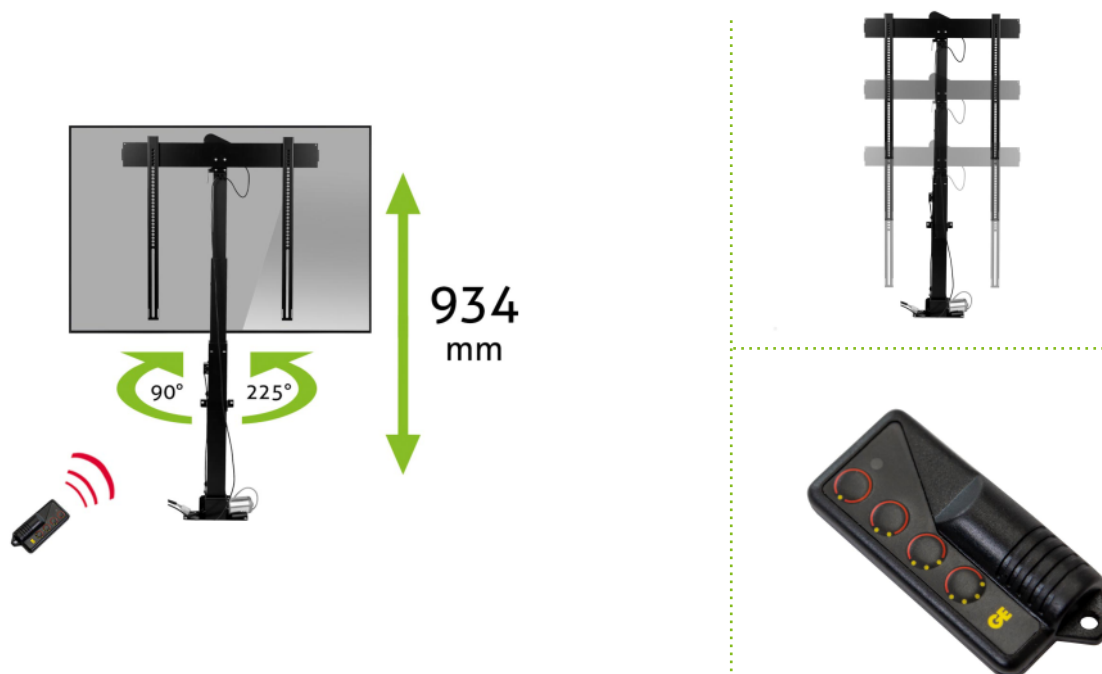

MonLines myTVLift MLS011B

Electric built-in TV lift

Description

The electric built-in TV lift from MonLines is suitable for TVs with a size of 37" to 70 inches and a maximum weight of 60 kg and can be retracted into a piece of furniture. At the push of a button, the screen extends to a height of up to 182 cm. When extended, the motorized TV lift can also be swiveled 225° to the right and 90° to the left. Preferred positions can be easily saved.

Thanks to the anti-collision function, the TV is protected from possible damage: If there is an obstacle in the way, the myTVLift automatically stops moving. The integrated cable management ensures tidy, neat cable routing inside the TV lift.

Key features

Screen sizes:	37 - 70 inch
VESA standard:	100x100, 100x200, 200x100, 200x200, 200x300, 200x400, 300x200, 300x300, 400x200, 400x300, 400x400, 400x600, 500x400, 500x500, 600x200, 600x300, 600x400, 600x500, 600x600
Load capacity:	60 kg
Stroke:	934 mm
Height:	887 - 1821 mm
Swivel range:	225° right / 90° left
Electrical:	Yes, remote control included
Installation depth:	112 mm