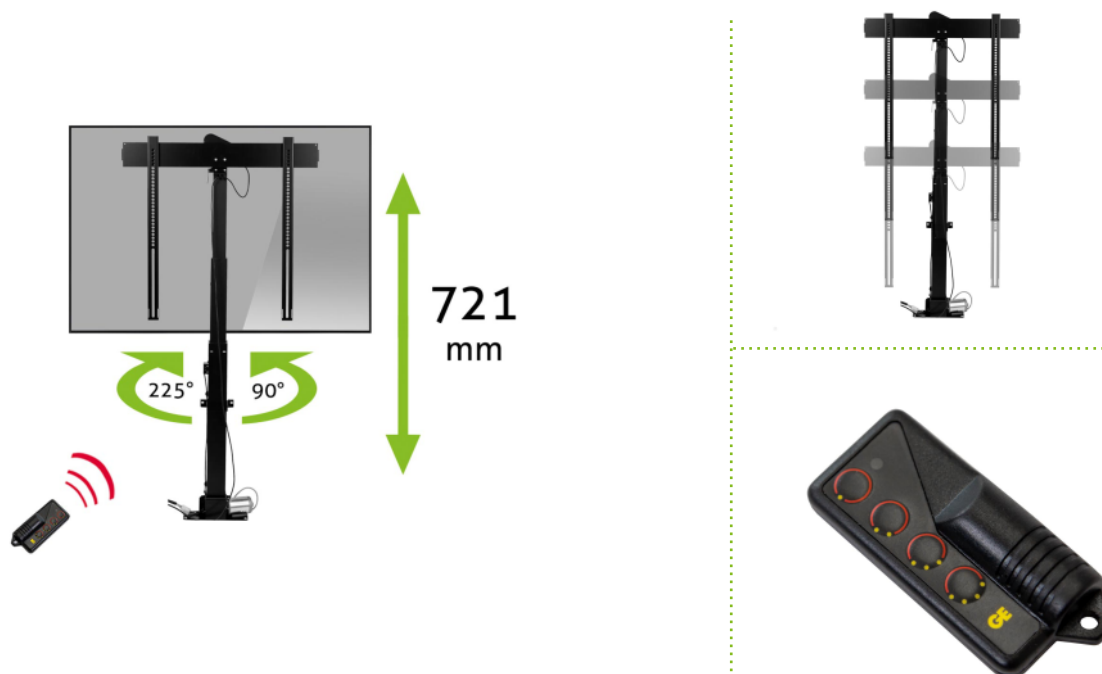

MonLines myTVLift MLS010BSV

Electric built-in TV lift, rotatable 225° L / 90° R

Description

The electric built-in TV lift from MonLines is suitable for TVs with a size of 37" to 50 inches and a maximum weight of 30 kg and can be retracted into a piece of furniture. At the push of a button, the screen extends to a height of up to 148 cm. When extended, the motorized TV lift can also be swiveled 225° to the left and 90° to the right. Preferred positions can be easily saved.

Thanks to the anti-collision function, the TV is protected from possible damage: If there is an obstacle in the way, the myTVLift automatically stops moving. The integrated cable management ensures tidy, neat cable routing inside the TV lift.

Key features

Screen sizes:	37 - 50 inch
VESA standard:	100x100, 100x200, 200x100, 200x200, 200x300, 200x400, 300x200, 300x300, 400x200, 400x300, 400x400
Load capacity:	30 kg
Stroke:	721 mm
Height:	762 - 1483 mm
Swivel range:	225° left / 90° right
Electrical:	Yes, remote control included
Installation depth:	112 mm