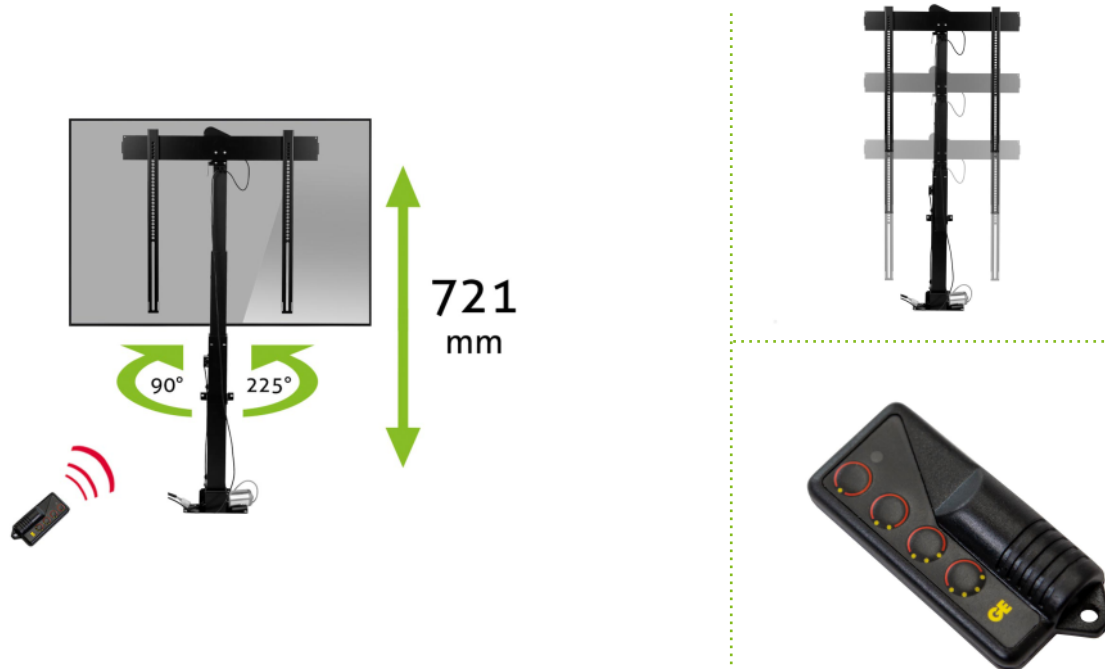

MonLines myTVLift MLS010B

Electric built-in TV lift

Description

The electric built-in TV lift from MonLines is suitable for TVs with a size of 37" to 50 inches and a maximum weight of 30 kg and can be retracted into a piece of furniture. At the push of a button, the screen extends to a height of up to 148 cm. When extended, the motorized TV lift can also be swiveled 225° to the right and 90° to the left. Preferred positions can be easily saved.

Thanks to the anti-collision function, the TV is protected from possible damage: If there is an obstacle in the way, the myTVLift automatically stops moving. The integrated cable management ensures tidy, neat cable routing inside the TV lift.

Key features

| | |
|---------------------|---|
| Screen sizes: | 37 - 50 inch |
| VESA standard: | 100x100, 100x200, 200x100, 200x200, 200x300, 200x400, 300x200, 300x300, 400x200, 400x300, 400x400 |
| Load capacity: | 30 kg |
| Stroke: | 721 mm |
| Height: | 762 - 1483 mm |
| Swivel range: | 225° right / 90° left |
| Electrical: | Yes, remote control included |
| Installation depth: | 112 mm |