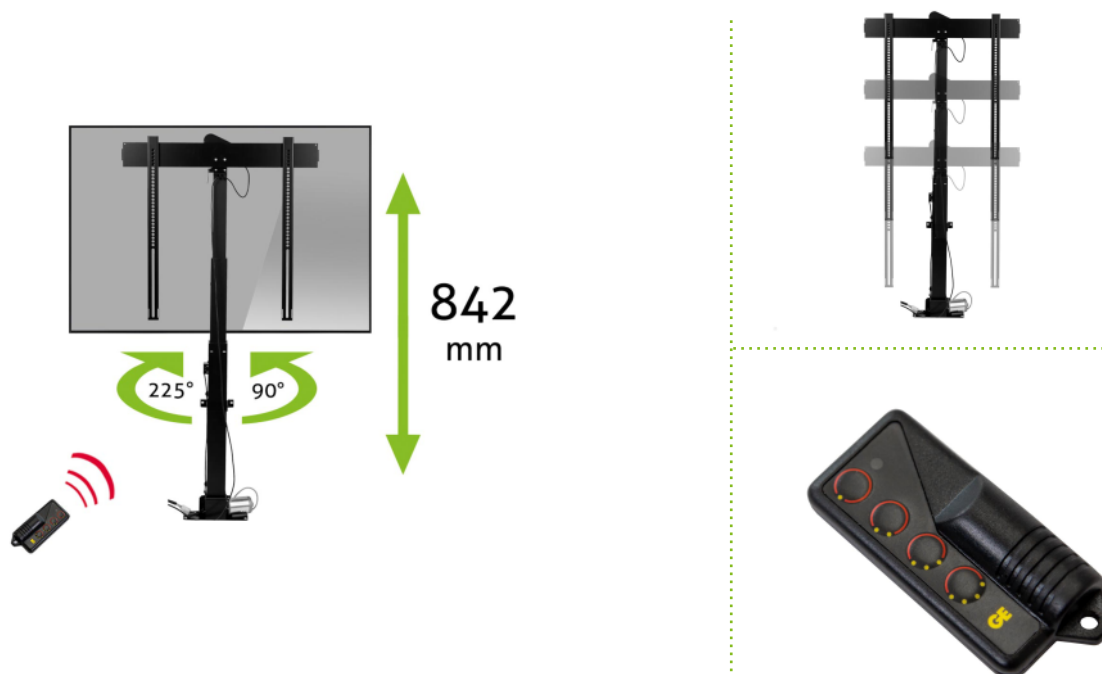

MonLines myTVLift MLS007BSV

Electric built-in TV lift, rotatable 225° L / 90° R

Description

The electric built-in TV lift from MonLines is suitable for TVs with a size of 37" to 65 inches and a maximum weight of 50 kg and can be retracted into a piece of furniture. At the push of a button, the screen extends to a height of up to 166 cm. When extended, the motorized TV lift can also be swiveled 225° to the left and 90° to the right. Preferred positions can be easily saved.

Thanks to the anti-collision function, the TV is protected from possible damage: If there is an obstacle in the way, the myTVLift automatically stops moving. The integrated cable management ensures tidy, neat cable routing inside the TV lift.

Key features

Screen sizes:	37", 38", 40", 42", 43", 46", 47", 48", 49", 50", 52", 55", 58", 60", 63", 65 inch
VEESA standard:	100x100, 100x200, 200x100, 200x200, 200x300, 200x400, 300x200, 300x300, 400x200, 400x300, 400x400, 400x600, 500x400, 500x500, 600x200, 600x300, 600x400, 600x500, 600x600
Load capacity:	50 kg
Stroke:	842 mm
Height:	823 - 1665 mm
Swivel range:	225° left / 90° right
Electrical:	Yes, remote control included
Installation depth:	112 mm