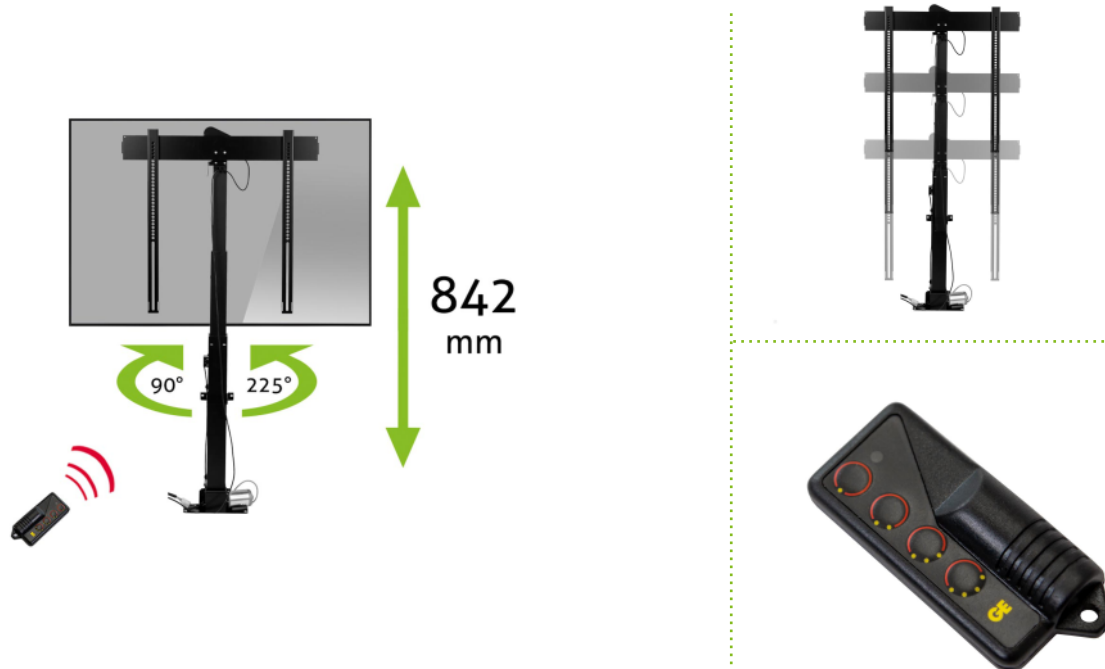

MonLines myTVLift MLS007B

Electric built-in TV lift

Description

The electric built-in TV lift from MonLines is suitable for TVs with a size of 37" to 65 inches and a maximum weight of 50 kg and can be retracted into a piece of furniture. At the push of a button, the screen extends to a height of up to 166 cm. When extended, the motorized TV lift can also be swiveled 225° to the right and 90° to the left. Preferred positions can be easily saved.

Thanks to the anti-collision function, the TV is protected from possible damage: If there is an obstacle in the way, the myTVLift automatically stops moving. The integrated cable management ensures tidy, neat cable routing inside the TV lift.

Key features

Screen sizes:	37", 38", 40", 42", 43", 46", 47", 48", 49", 50", 52", 55", 58", 60", 63", 65 inch
VEESA standard:	100x100, 100x200, 200x100, 200x200, 200x300, 200x400, 300x200, 300x300, 400x200, 400x300, 400x400, 400x600, 500x400, 500x500, 600x200, 600x300, 600x400, 600x500, 600x600
Load capacity:	50 kg
Stroke:	842 mm
Height:	823 - 1665 mm
Swivel range:	225° right / 90° left
Electrical:	Yes, remote control included
Installation depth:	112 mm