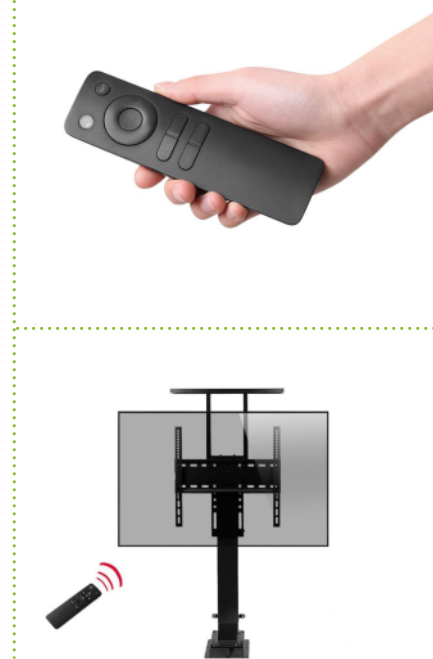

MonLines MEF001

Spare remote control for MLS TV Lift systems

Description

The MonLines MEF001 radio remote control acts as a replacement for the motorised built-in TV lifts from MonLines. It has a range of up to 9 metres and is compatible with the MonLines TV lift systems MLS006B, MLS005B, and MLS032B. The MonLines MEF001 handset is powered by 2 AAA batteries (not included) and features a memory function for favourite settings and positions. Its user-friendly design allows for convenient control of the MonLines electric TV lift systems. The wireless system operates via radio transmission (RF) and is ideal for electric MonLines TV lift system brackets where cables are not desired. MonLines – For your individual & functional needs.

Key features

Transmission length:	9 m
Type:	Radio transmission (RF)
Operation:	Right-handed and left-handed
Signal:	MHz
Product weight:	0.10 kg
Dimensions:	6.9 x 62 x 16 mm
Colour:	Black