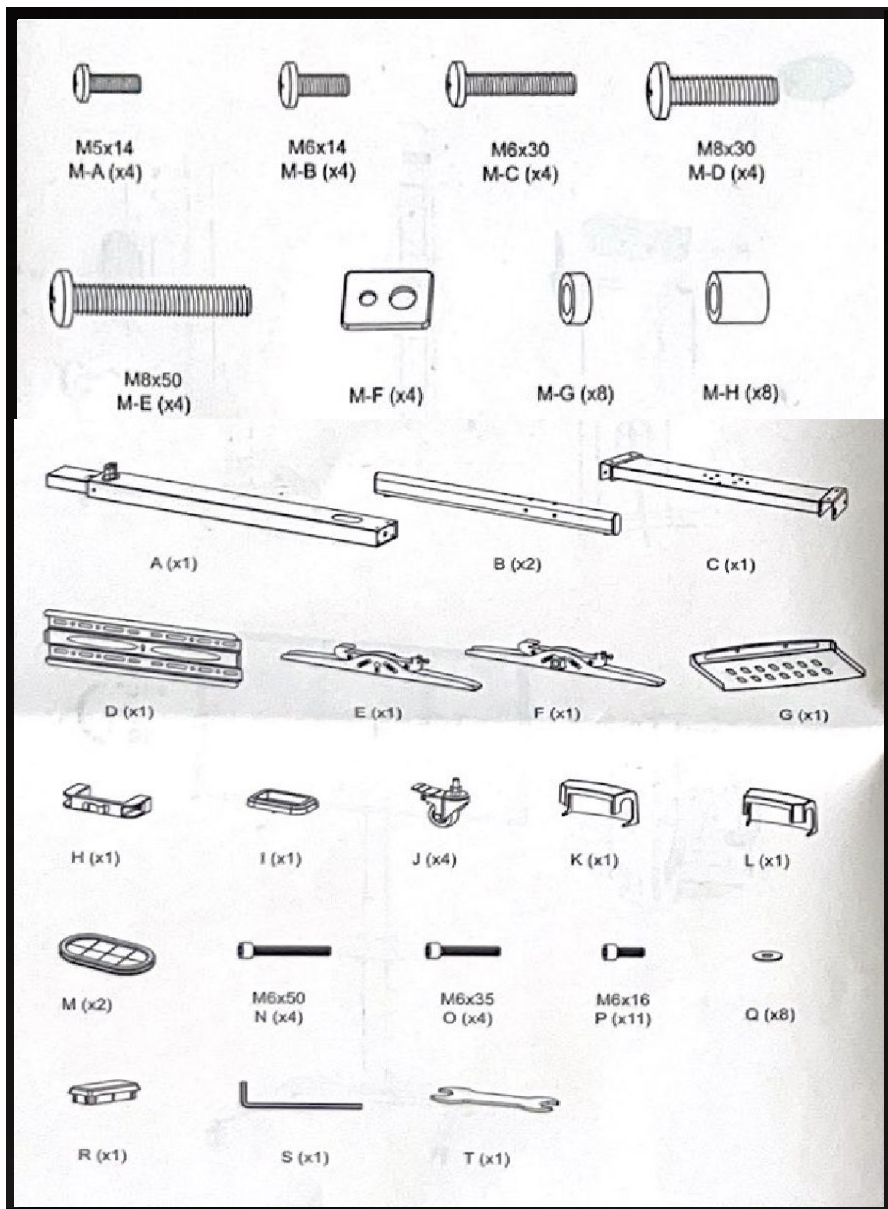

MonLines MBS015B

Conference TV cart with shelf 32-55 inch

MonLines MBS015B

Scope of delivery / Lieferumfang

MonLines MBS015B

Mounting steps / Montage Schritte

MonLines MBS015B

Mounting steps / Montage Schritte

MonLines MBS015B

Mounting steps / Montage Schritte