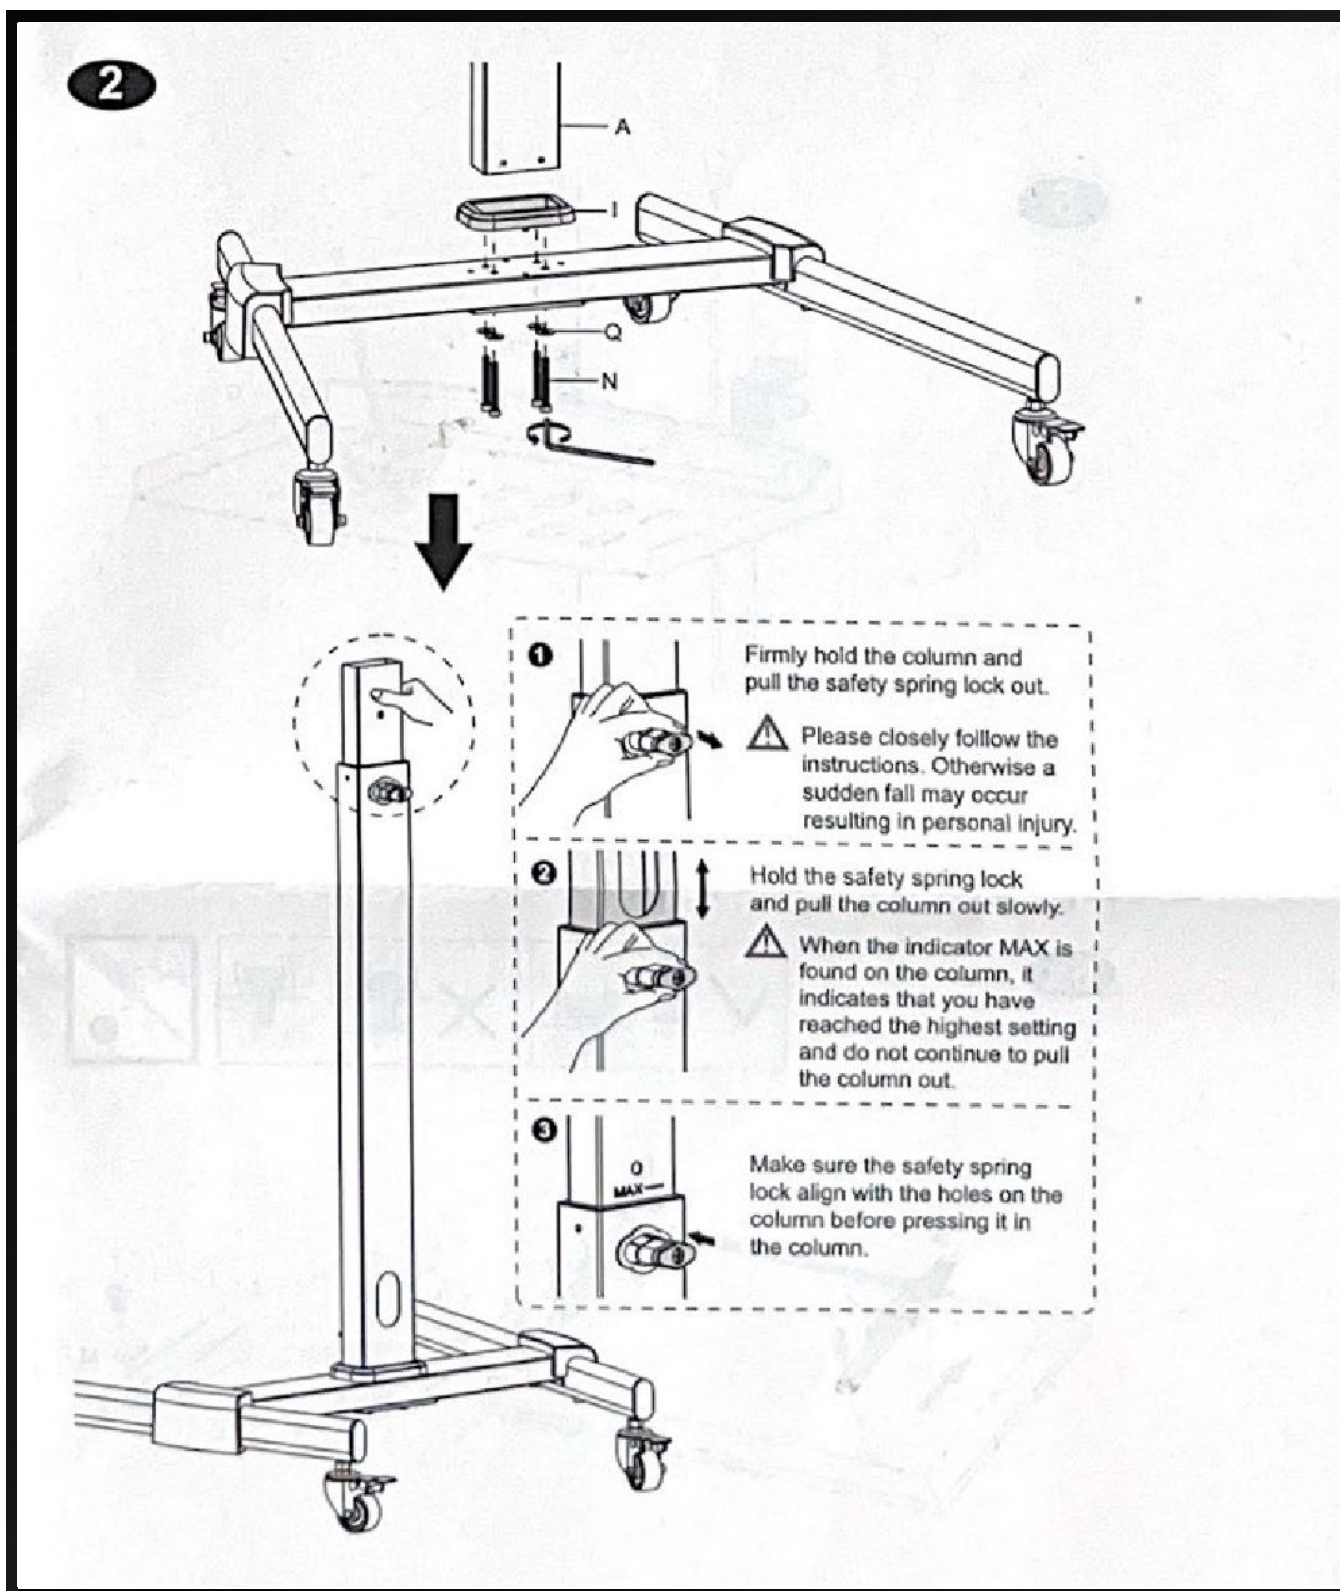

MonLines MBS015B

Conference TV cart with shelf 32-55 inch

MonLines MBS015B

Scope of delivery / Lieferumfang

MonLines MBS015B

Mounting steps / Montage Schritte

MonLines MBS015B

Mounting steps / Montage Schritte

MonLines MBS015B

Mounting steps / Montage Schritte