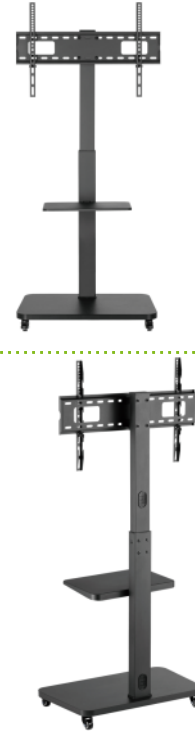

MonLines MBS011B

TV cart with shelf up to 75 inch, black

Description

The MonLines MBS011B TV stand is a mobile TV floor stand for large screens and fits perfect to flatscreens from 37 to 75 inches and weighing up to 40 kg. The sleek floor stand in black for flat screens is the best choice if no wall or ceiling mounting is to be made. The display stand equipped with a shelf for AV devices can be placed freely in the room and moved to other rooms via the castors.

Flat screens with a VESA standard of 100x100 to 600x400 mm are compatible with the MonLines display stand. The mount is suited for use in conference rooms, lectures, training sessions, hotels or meeting rooms. The cables are guided with a neat cable management.

Key features

Mounting:	Floor stand with castors
VESA standard:	100x100, 200x200, 200x300, 200x400, 300x200, 300x300, 400x200, 400x300, 400x400, 500x400, 600x200, 600x300, 600x400 mm
Capacity:	40 kg
Suitable for:	37" - 75" displays
Tilt:	+/-35°
Load capacity:	Max. 5 kg
Castor:	Lockable / brake function
Finish:	Black