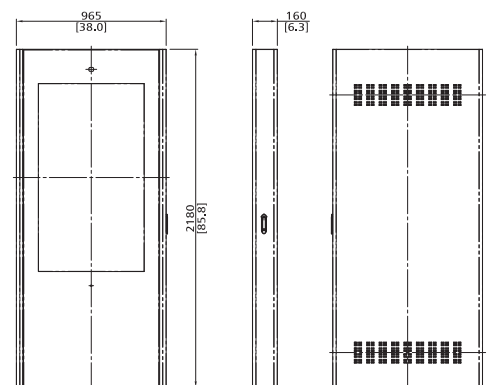

SPECIFICATIONS

Model	H557SSV	
Panel	Screen Size (diagonal)	55"
	Active Display Area (inch mm)	47.62 x 26.787 1209.6 x 680.4
	Resolution	1920 x 1080
	Aspect Ratio	16:9
	Display Colors	16.7 M
	Brightness (cd/m ² ; typ.)	2500
	Contrast Ratio	5000:1
	Response Time (ms; GTG)	8
	Viewing Angle	178°/178°
	Lifetime (hours)	50,000
Input	Backlight type	LED
	VGA (15pin D-Sub)	1
	HDMI	1
	DVI	1
Power	RS-232C	1
	Operating Voltage	100 - 240 VAC
	Consumption (typ.)	500W (Without PC)
	Consumption per nits (max.)	0.16 W
Features	Heater Block (with PC Case)	850W / Peak 1.2 KW
	Auto Cooling System	Yes
	Auto Heating System	Yes
	Anti-Vandal Glass	Yes (8mm = 3mm+3mm)
	Anti Reflection Coating	Yes
	Auto Brightness Sensor	Yes
Operation	Temperature (°C)	-30 ~ 50
	Humidity (%)	20 - 80
	Storage (°C)	-40 ~ 60
	OSD Language	10 Lang
Approvals	Ingress Protection	IP66
Dimension	Set (W x H x D), inch mm	38.0 x 85.8 x 6.3 965 x 2180 x 160
Weight	Set (lb kg)	328.49 149
Mounting (Bottom mounting)		M10 wedge anchor (6 pcs)
Computer		Option

DIMENSIONS

[unit: mm | [inch]]

Specifications and design are subject to change without notice. See our website for detailed information.

UPDATE : JUL 2016