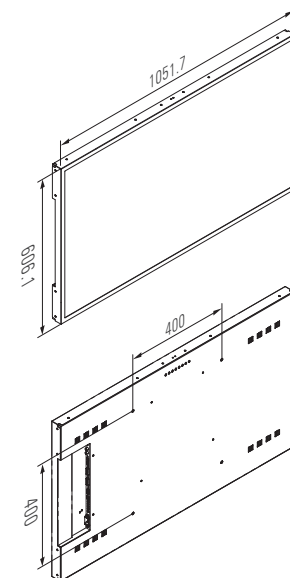

## SPECIFICATIONS

Model	D46AR	
Panel	Screen Size (diagonal)	46"
	Active Display Area (inch/mm)	40.08 x 22.55 / 1018.08 x 572.67
	Resolution	1920 x 1080
	Aspect Ratio	16:9
	Display Colors	1.07 B
	Brightness (cd/m <sup>2</sup> ; typ.)	430
	Contrast Ratio	4000:1
	Response Time (ms; GTG)	8
	Viewing Angle	178°/178°
	Lifetime (hours)	50,000
	Backlight type	LED
Resolution	Monitor	1920 x 1080
	DTV	1080p
Connectivity	Input	1x DVI   1x HDMI   1x VGA(D-Sub)   1x PC Audio   1x RS232C
	Output	1x DVI   1x RS232C   Speaker (Ready)
Power	Input Voltage	100 – 240V AC
	Power consumption	110 W
Features	PIR Sensor (Motion detection)	option
	Auto Cooling System	no
	Auto Power Control	yes
	Auto Brightness Sensor	no
Operation	Temperature (°C)	0 - 40
	Humidity (%)	20 - 80
	OSD Language	10 Lang
Dimension	Set (W x H x D), inch/mm	41.41 x 23.86 x 1.59 / 1051.7 x 606.1 x 40.4
Bezel Size (U/D/L/R), inch   mm		0.59/0.59/0.59/0.59   15.1/15.1/15.1/15.1
Wall Mounting (WxH), mm		400 x 400
Weight	Set (lb/kg)	37.48 / 17

### Slim Design

These products enable the slim design.

## DIMENSIONS

D46AR [unit: mm]

Specifications and design are subject to change without notice. See our website for detailed information.

UPDATE: NOV. 2012