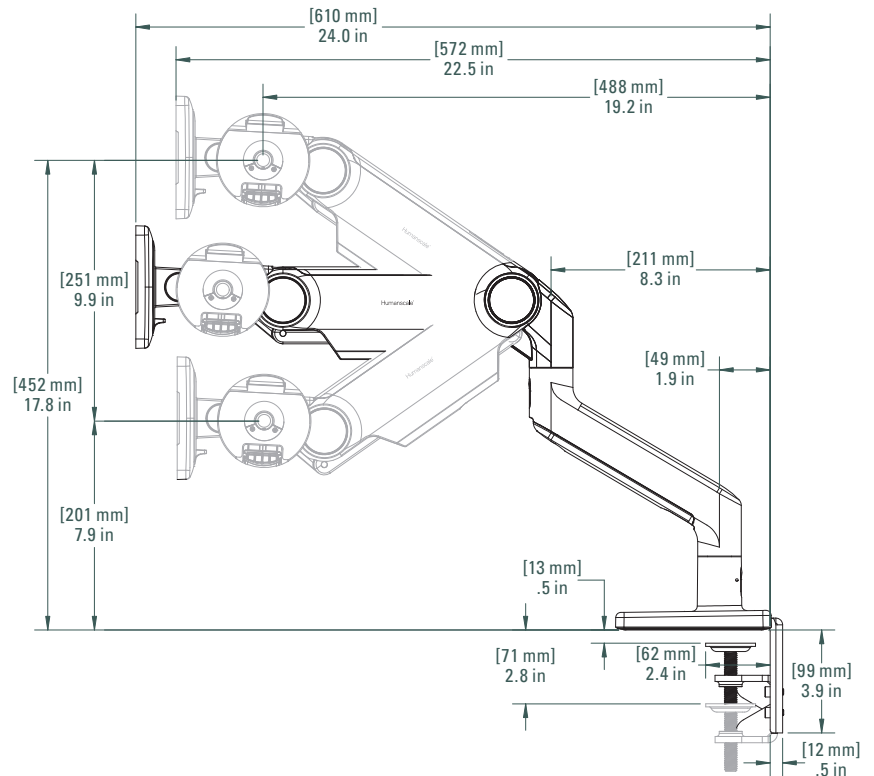

# M10CMxBTB

AVAILABLE COLORS		
	Black with black trim	
	Silver with gray trim	
	Polished aluminum with white trim	
MONITOR WEIGHT RANGE		
WT	20.0 to 48.0 lbs	9.0 to 21.8 kg
PRODUCT WEIGHT		
WT	11.5 lbs	5.2 kg
SHIPPING – TWO PACK		
L	24.0 in	610 mm
W	19.0 in	485 mm
H	7.5 in	190 mm
WT	26.5 lbs	12.0 kg
SHIPPING – INDIVIDUAL PACK ONLY		
L	23.75 in	605 mm
W	15.75 in	400 mm
H	7.50 in	190 mm
WT	14.0 lbs	6.4 kg
NOTES		
<ul style="list-style-type: none"> <li>• The VESA bracket cover is black.</li> <li>• Clamp can be separated into two pieces to accommodate installation where a panel is adjacent to the work surface.</li> <li>• Clamp can be flipped to accommodate desks up to 2.8 in thick.</li> </ul>		

## DIMENSIONS

## ROTATION/TILT