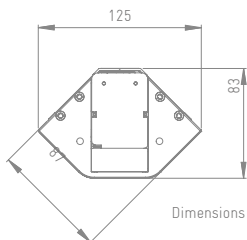

quick mounting,
easy connection
via special connector

EVoline VDE Plug
is standard

international
double or triple
power sockets
available

USB-Charger
optional

Dimensions in mm

soft touch release

Description	Picture	Specification	Order number
<p>EVoline V-Port Aluminium housing, black anodised, for right-angle installation. VDE-compliant sockets, 60°, 16 A, contact-protected. Supply cable 2.5 m with plug-in connector. All configurations with VDE-compliant sockets with fixed EVoline Plug. Other versions with wire-end ferrules and country-specific plug, supplied unattached.</p>		<p>EVoline V-Port With two sockets</p>	1593 4500 0200
<p>EVoline V-Port with USB-Charger Aluminium housing, black anodised, for right-angle installation. VDE-compliant sockets, 60°, 16 A, contact-protected. Supply cable 2.5 m with plug-in connector. All configurations with VDE-compliant sockets with fixed EVoline Plug. Other versions with wire-end ferrules and country-specific plug, supplied unattached.</p> <p>1x USB Type A Charger, charging function only - ideal for charging of USB-chargeable devices, i.e. Apple iPhones, iPads, iPods**, Tablets, Smart phones, MP3 Players.</p>		<p>EVoline V-Port With two sockets and one USB Type A charger</p>	1593 4500 0300