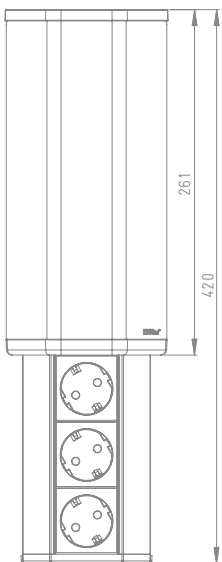

EV0line® V-Port

EVoline® V-Port

In kitchens, you often find unused space underneath a wall cabinet, especially in corners and next to tall cupboards. This is where the EVoline V-Port can be installed. In its closed position, the V-Port is concealed within a discreet and elegant housing lacquered in stainless steel effect. A gentle touch releases a multiple socket rail. As option with USB charger.

quick mounting,
easy connection
via special connector

EVoline VDE Plug
is standard

international
double or triple
power sockets
available

USB-Charger
optional

Dimensions in mm

soft touch release

Description	Picture	Specification	Order number
<p>EVoline V-Port Aluminium housing, black anodised, for right-angle installation. VDE-compliant sockets, 60°, 16 A, contact-protected. Supply cable 2.5 m with plug-in connector. All configurations with VDE-compliant sockets with fixed EVoline Plug. Other versions with wire-end ferrules and country-specific plug, supplied unattached.</p>		<p>EVoline V-Port With two sockets</p>	1593 4500 0200
<p>EVoline V-Port with USB-Charger Aluminium housing, black anodised, for right-angle installation. VDE-compliant sockets, 60°, 16 A, contact-protected. Supply cable 2.5 m with plug-in connector. All configurations with VDE-compliant sockets with fixed EVoline Plug. Other versions with wire-end ferrules and country-specific plug, supplied unattached.</p> <p>1x USB Type A Charger, charging function only - ideal for charging of USB-chargeable devices, i.e. Apple iPhones, iPads, iPods**, Tablets, Smart phones, MP3 Players.</p>		<p>EVoline V-Port With two sockets and one USB Type A charger</p>	1593 4500 0300