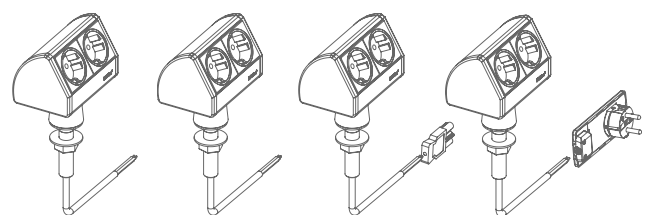

Description	Picture	Specification	Order number
EVoline T-Dock Aluminium housing in stainless steel optics, ALANOX. For mounting in work surfaces with a thickness of up to 40 mm. Two sockets, VDE-compliant, 0°, 16 A, contact-protected. Fixed supply cable with wire end ferrules, plug supplied unattached. Power supply cable entry through the pillar made of stainless steel.		black lacquered plastic end caps plastic end caps lacquered in in stainless steel optics, ALANOX	1593 0220 5600 1593 0345 5600
EVoline T-Dock mit USB Charger* Aluminium housing in stainless steel optics, ALANOX. For mounting in work surfaces with a thickness of up to 40 mm. One socket, VDE-compliant, 0°, 16 A, contact-protected. Fixed supply cable with wire end ferrules, plug supplied unattached. Power supply cable entry through the pillar made of stainless steel. 1x USB Type A Charger - ideal for charging of USB-chargeable devices, i.e. Apple (iPhones, iPads, iPods**), Tablets, Smart phones , MP3 Players. The USB charging function cannot be guaranteed due to the multitude of manufacturers and devices on the market. **TM Apple Computer Inc.		black lacquered plastic end caps plastic end caps lacquered in in stainless steel optics, ALANOX	1593 0387 4600 1593 0387 5600

Become a co-designer and configure your very own EVoline T-Dock. Select from various modules for power and data.

Directly to
EVoline
Configurator.
[www.evoline.com/
konfigurator](http://www.evoline.com/konfigurator)