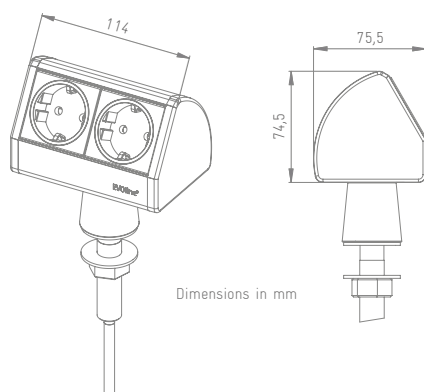

## Features:

The stainless steel pillar through which the power supply cable runs to below the work surface is also a high quality anti-theft device since it is firmly screwed on beneath the surface.

Description	Picture	Specification	Order number
<p><b>EVoline T-Dock</b>                      Aluminium housing in stainless steel optics, ALANOX.                      For mounting in work surfaces with a thickness of up to 40 mm.                      Two sockets, VDE-compliant, 0°, 16 A, contact-protected.                      Fixed supply cable with wire end ferrules, plug supplied unattached.                      Power supply cable entry through the pillar made of stainless steel.</p>		<p>black lacquered plastic end caps                      plastic end caps lacquered in in stainless steel optics, ALANOX</p>	<p>1593 0220 5600                      1593 0345 5600</p>
<p><b>EVoline T-Dock mit USB Charger*</b>                      Aluminium housing in stainless steel optics, ALANOX.                      For mounting in work surfaces with a thickness of up to 40 mm.                      One socket, VDE-compliant, 0°, 16 A, contact-protected.                      Fixed supply cable with wire end ferrules, plug supplied unattached.                      Power supply cable entry through the pillar made of stainless steel.</p> <p>1x USB Type A Charger - ideal for charging of USB-chargeable devices, i.e. Apple (iPhones, iPads, iPods**), Tablets, Smart phones , MP3 Players. The USB charging function cannot be guaranteed due to the multitude of manufacturers and devices on the market.</p> <p>**TM Apple Computer Inc.</p>		<p>black lacquered plastic end caps                      plastic end caps lacquered in in stainless steel optics, ALANOX</p>	<p>1593 0387 4600                      1593 0387 5600</p>