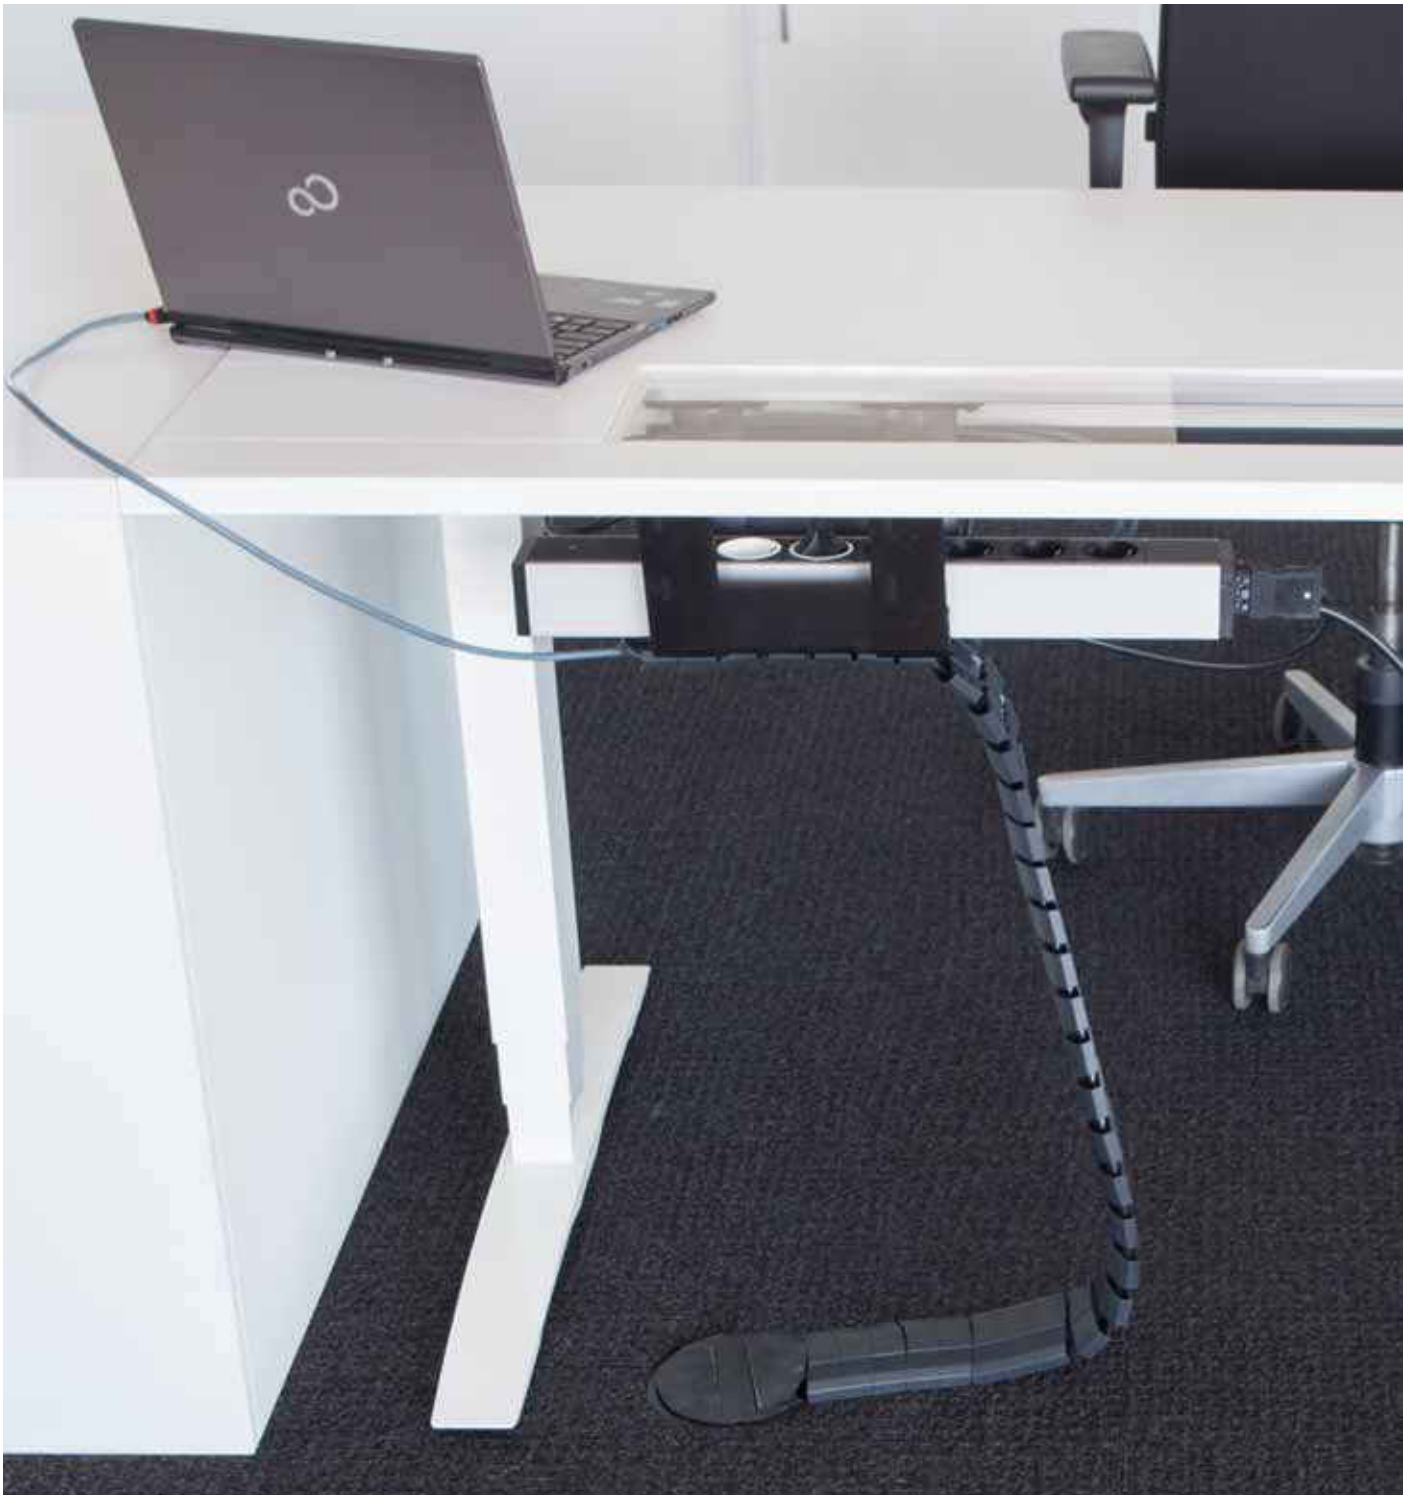

EV0line® Cable Management

EV0line® Cable Management

EV0line Cable Management organises and consolidates loose cables and ensures health & safety requirements within office interiors. The Bridge-System enables individual solutions for almost any application. Connectors, 90° angled module, T-module and cross module allow cable routing on the floor as required. The vertical module is perfect for the clean transition between walls and furniture.

Furthermore, an adapter module is available for connection to EV0line WireLane.

Description	Picture	Specification	Order number
<p>Cable Outlet EVoline FlipTop SMALL For installation in work surfaces with thickness of 19 to 35 mm. Fold out cover with click stops and end stops. Cable outlet with black brush strip. Installation dimensions: 185 x 157 mm</p>		Housing and cover made of brushed stainless steel	1593 4204 0300
<p>Cable Passage EVoline Port Rocking cover and collar made of plastic</p>		silver lacquered black lacquered	1593 1002 5301 1593 1003 2601
<p>Cable Passage EVoline Port Rocking cover made of solid stainless steel in CD-look and collar made of plastic, painted to match</p>		solid stainless steel	1593 1003 2701
<p>EVoline WireLane Under-desk cable channel made of plastic. One package consisting of 3 pieces, each 250-330 mm in length. The elements can be linked and separated.</p>		black grey	6593 5201 0000 6593 5211 0000
<p>EVoline Bridge Cable cover for screw fixing made of aluminium with black trim.</p>		Includes 4 CableClips Length: 1.200 mm	1593 5011 2000