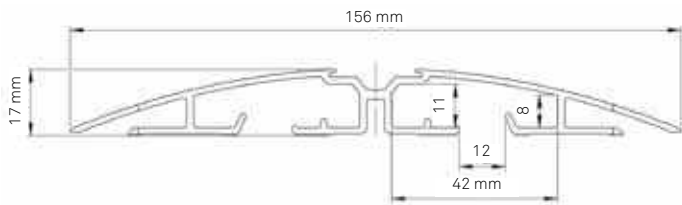

### Systematic Cable Organisation.

When power and data cables need to be distributed in a room, the EVOLine® Bridge ensures the cables are systematically organised, for health and safety. The six EVOLine® Bridge modules extend the Bridge profile range allowing cables to be distributed in nearly all directions. For example the vertical module delivers the possibility to make transitions from floor or ceilings to walls even to furniture. The specially designed adapter completes a flawless connection to our existing EVOLine® WireLane System.

Description	Picture	Specification	Order No.
EVOLine Bridge Screw mounted aluminium cable bridge (Screws are not supplied.) with black decoration insert		Length: 500 mm	1593 5010 5000
		Length: 800 mm	1593 5010 8000
		Length: 1.200 mm	1593 5011 2000
aluminium cable bridge with double sided tape with black decoration insert		Length: 500 mm	1593 5020 5000
		Length: 800 mm	1593 5020 8000
		Length: 1.200 mm	1593 5021 2000

For further lengths please consult our catalogue

Description	Picture	Specification	Order No.
Bridge Elbow Module 90°			1593 5090 0600
Bridge T-Module			1593 5090 0500
Bridge Cross Module			1593 5090 0200
Bridge Adapter Module also usable as termination piece			1593 5090 0100
Bridge Vertical Module			1593 5090 0400
Bridge Connectors			1593 5090 0300