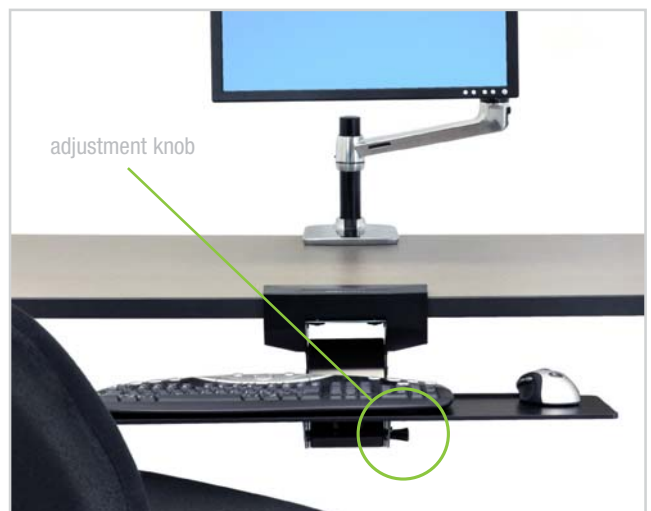

- Single knob adjustment for both height and tilt settings
- Tray dimensions: 26.9" x 8.9" (68,3 x 22,6 cm); large surface designed specifically to accommodate ergonomic keyboards
- Compatible with desktop worksurfaces from .75" (1,9 cm) up to 1.5" (3,8 cm) thick
- Extend/retract range 10.75" (27,3 cm)
- Mounting options:
  Attaches with front-clamp and a single screw (required for greater stability)
  Attaches with four screws (supplied with product)
- Designed to meet ANSI/BIFMA X5.5-2008 requirements

LCD Size	Weight Capacity	Lift	Tilt	Pan	Rotation	VESA
—	≤ 3 lbs ≤ 1,4 kg	6" 15,2 cm	15°	—	—	—

Product Name	Neo-Flex Underdesk Keyboard Arm
Part Number	97-582-009 (black)
Product Includes	Keyboard arm, tray, desk clamp, and screws for mounting to the desk surface
Shipping Dimensions	34.2" x 11" x 12.75" (86,9 x 28 x 32,4 cm)
Shipping Weight	14.4 lbs (6,6 kg)
Warranty	3 years