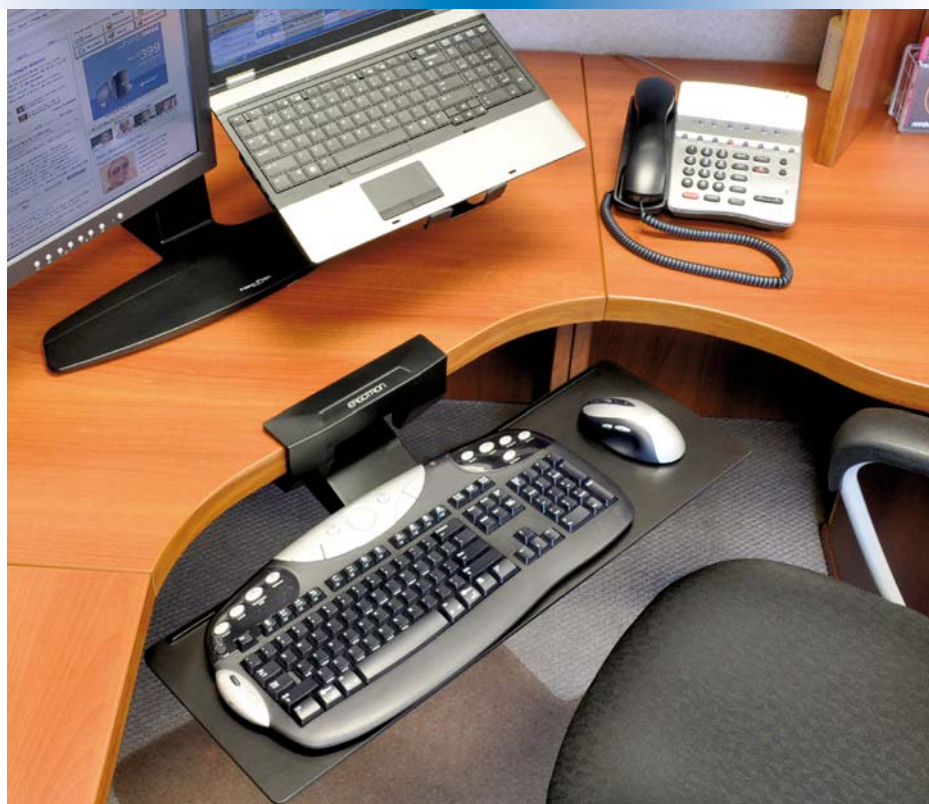

### Highlights

- Lift, lower and tilt your keyboard for optimum comfort
- Stores under the worksurface when not in use
- Tray accommodates larger keyboards and mouse equipment with large one-piece surface
- Easy and flexible installation: inconspicuously clamps to front edge of desktop; or remove clamp and attach with four screws under the surface
- Ball-bearing slides produce smooth motion
- Durable and sturdy construction: arm and slide are made of steel and tray is composed of robust phenolic material
- Provides a solid and stable data-entry platform

### Neo-Flex® Underdesk Keyboard Arm

This adjustable keyboard platform is a necessity in any word-processing office application. Match this accessory with a monitor stand or arm for a complete ergonomic desktop solution.

Provides a full range of height and tilt adjustment to accommodate a wide range of computer users. Stores the keyboard conveniently under the worksurface, where it can be pulled out whenever it's needed.

- Single knob adjustment for both height and tilt settings
- Tray dimensions: 26.9" x 8.9" (68,3 x 22,6 cm); large surface designed specifically to accommodate ergonomic keyboards
- Compatible with desktop worksurfaces from .75" (1,9 cm) up to 1.5" (3,8 cm) thick
- Extend/retract range 10.75" (27,3 cm)
- Mounting options:  
Attaches with front-clamp and a single screw (required for greater stability)  
Attaches with four screws (supplied with product)
- Designed to meet ANSI/BIFMA X5.5-2008 requirements