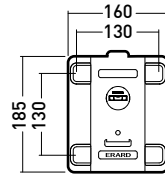

#### Cliff 600

Fixed mount for 40" - 65" screens

Ref. **043060**

EAN Code 318528 043060 4

**XL** 40"-65"  
102-165cm

30 KG

VESA  
75>600x400

fixed

#### Cliff 600T

Tilting mount for 40" - 65" screens

Ref. **043260**

EAN Code 318528 043260 8

**XL** 40"-65"  
102-165cm

30 KG

VESA  
75>600x400

+5 / -15°