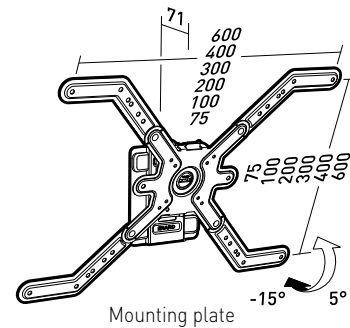

Mounting plate