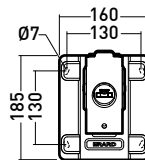

#### Cliff 600T

Tilting mount for 40" - 65" screens

Ref. **043260**

EAN Code 318528 043260 8

**XL** 40"-65"  
102-165cm

30 KG

VESA  
75>600x400

+5 / -15°