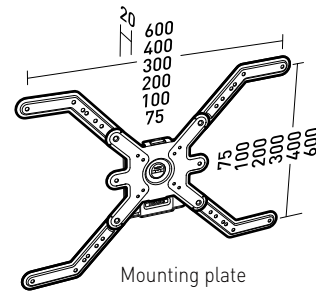

### Cliff for very large screens

- Wall mount and mounting plate in steel
- Black and silver epoxy painting
- Integrated spirit level

#### Cliff 600

Fixed mount for 40" - 65" screens

Ref. **043060**

EAN Code 318528 043060 4

**XL** 40"-65"  
102-165cm

30 KG

VESA  
75>600x400

fixed

Wall mount

Mounting plate

#### Cliff 600T

Tilting mount for 40" - 65" screens

Ref. **043260**

EAN Code 318528 043260 8

**XL** 40"-65"  
102-165cm

30 KG

VESA  
75>600x400

+5 / -15°