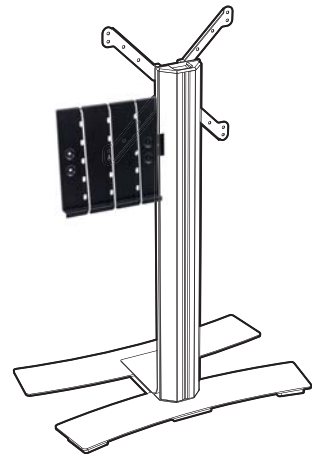

Height adjustable
shelf

2 colors available:
White and black

Multidirectional
wheels

Will 1050 L

Ref.	039020 - White	EAN	318528 039020 5
Ref.	039021 - White with shelf	EAN	318528 039021 2
Ref.	039030 - Black	EAN	318528 039030 4
Ref.	039031 - Black with shelf	EAN	318528 039031 1

XL 40"-75"
102-190cm

50 KG

VESA
200>600X400

MAX THICKNESS
80 mm

TECHNICAL CHARACTERISTICS

- Screen height adjustment +/- 125 mm (5 positions)
- Clear 6 mm tempered glass shelf, dimensions 440x250
- Height adjustment of the shelf +/- 150 mm (1050 L) and +/- 200 mm (1400 XL)
- Steel base of 6 mm (1050 L) and 8 mm (1400 XL), titanium color epoxy painting
- Width of the column 150 mm, white or black epoxy painting
- 6 multidirectional wheels Ø 35 mm

Options

Shelf

Ref.	039080 - White	EAN	318528 039080 9
Ref.	039090 - Black	EAN	318528 039090 8

- Additional shelf for a peripheral
- Height adjustment +/- 150 mm (1050L) and +/- 200 mm (1400XL)
- Tempered 6 mm glass shelf, max weight 5 kg
- Dimensions: 440 X 250 mm
- Total thickness: 72 mm

Box-Up

Ref.	038401	EAN	318528 038401 3
------	---------------	-----	-----------------

- Peripheral holder positioned on the rear side of the column
- Steel structure, black epoxy painting
- Peripheral is hold in place thanks to 3 elastic cords
- Reversible right / left