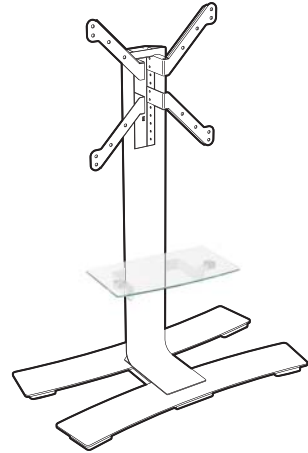

Height adjustable
shelf

2 colors available:
White and black

Multidirectional
wheels

Will 1050 L

Ref.	039020 - White	EAN	318528 039020 5
Ref.	039021 - White with shelf	EAN	318528 039021 2
Ref.	039030 - Black	EAN	318528 039030 4
Ref.	039031 - Black with shelf	EAN	318528 039031 1

XL 40"-75"
102-190cm

50 KG

VESA
200>600X400

MAX THICKNESS
80 mm

TECHNICAL CHARACTERISTICS

- Screen height adjustment +/- 125 mm (5 positions)
- Clear 6 mm tempered glass shelf, dimensions 440x250
- Height adjustment of the shelf +/- 150 mm (1050 L) and +/- 200 mm (1400 XL)
- Steel base of 6 mm (1050 L) and 8 mm (1400 XL), titanium color epoxy painting
- Width of the column 150 mm, white or black epoxy painting
- 6 multidirectional wheels Ø 35 mm

Options

Shelf

Ref.	039080 - White	EAN	318528 039080 9
Ref.	039090 - Black	EAN	318528 039090 8

- Additional shelf for a peripheral
- Height adjustment +/- 150 mm (1050L) and +/- 200 mm (1400XL)
- Tempered 6 mm glass shelf, max weight 5 kg
- Dimensions: 440 X 250 mm
- Total thickness: 72 mm

Box-Up

Ref.	038401	EAN	318528 038401 3
------	---------------	-----	-----------------

- Peripheral holder positioned on the rear side of the column
- Steel structure, black epoxy painting
- Peripheral is hold in place thanks to 3 elastic cords
- Reversible right / left