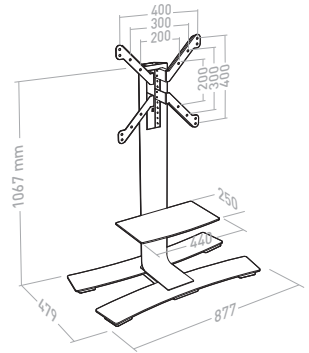

L 30"-55"
76-140 cm

30 KG

VESA
200>400

MAX THICKNESS
50 mm

Will 1400 XL

Ref.	039040 - White	EAN	318528 039040 3
Ref.	039041 - White with shelf	EAN	318528 039041 0
Ref.	039050 - Black	EAN	318528 039050 2
Ref.	039051 - Black with shelf	EAN	318528 039051 9

XL 40"-75"
102-190cm

50 KG

VESA
200>600X400

MAX THICKNESS
80 mm

TECHNICAL CHARACTERISTICS

- Screen height adjustment +/- 125 mm (5 positions)
- Clear 6 mm tempered glass shelf, dimensions 440x250
- Height adjustment of the shelf +/- 150 mm (1050 L) and +/- 200 mm (1400 XL)
- Steel base of 6 mm (1050 L) and 8 mm (1400 XL), titanium color epoxy painting
- Width of the column 150 mm, white or black epoxy painting
- 6 multidirectional wheels Ø 35 mm

Options

Shelf

Ref.	039080 - White	EAN	318528 039080 9
Ref.	039090 - Black	EAN	318528 039090 8

- Additional shelf for a peripheral
- Height adjustment +/- 150 mm (1050L) and +/- 200 mm (1400XL)
- Tempered 6 mm glass shelf, max weight 5 kg
- Dimensions: 440 X 250 mm
- Total thickness: 72 mm