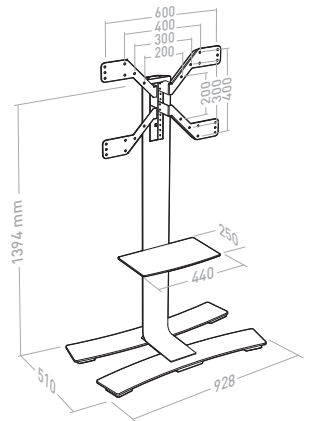

L 30"-55"
76-140 cm

30 KG

VESA
200>400

MAX THICKNESS
50 mm

Will 1400 XL

Ref.	039040 - White	EAN	318528 039040 3
Ref.	039041 - White with shelf	EAN	318528 039041 0
Ref.	039050 - Black	EAN	318528 039050 2
Ref.	039051 - Black with shelf	EAN	318528 039051 9

XL 40"-75"
102-190cm

50 KG

VESA
200>600X400

MAX THICKNESS
80 mm

TECHNICAL CHARACTERISTICS

- Screen height adjustment +/- 125 mm (5 positions)
- Clear 6 mm tempered glass shelf, dimensions 440x250
- Height adjustment of the shelf +/- 150 mm (1050 L) and +/- 200 mm (1400 XL)
- Steel base of 6 mm (1050 L) and 8 mm (1400 XL), titanium color epoxy painting
- Width of the column 150 mm, white or black epoxy painting
- 6 multidirectional wheels Ø 35 mm

Options

Shelf

Ref.	039080 - White	EAN	318528 039080 9
Ref.	039090 - Black	EAN	318528 039090 8

- Additional shelf for a peripheral
- Height adjustment +/- 150 mm (1050L) and +/- 200 mm (1400XL)
- Tempered 6 mm glass shelf, max weight 5 kg
- Dimensions: 440 X 250 mm
- Total thickness: 72 mm

Box-Up

Ref.	038401	EAN	318528 038401 3
------	---------------	-----	-----------------

- Peripheral holder positioned on the rear side of the column
- Steel structure, black epoxy painting
- Peripheral is hold in place thanks to 3 elastic cords
- Reversible right / left