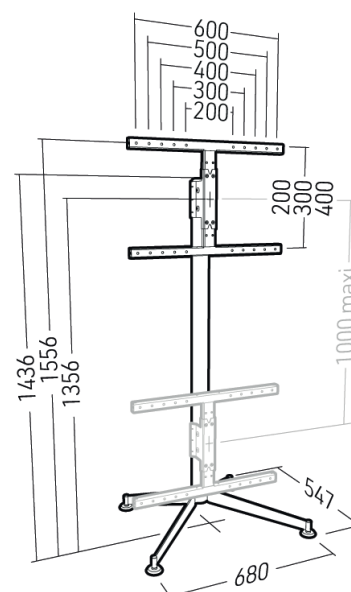

ERARD®

ESSENTIAL ACCESSORIES FOR AUDIO VIDEO COMPONENTS

KANA1600XXL

Réf. 039360 - EAN : 3185280393602

Mobile or Fixed TV stand for screens from 40" to 80"

- Supplied with 4 multidirectional castors and 4 fixed feet
- Nylon castors of 65 mm diameter, with elastomer tread
- Polypropylene (PP) fixed feet of 57 mm diameter, height-adjustable
- Column : Wood of 52 mm thickness, glued beechwood panel, polyurethane varnish, colour : light oak
- Base (legs) : Steel of 6 mm thickness, black epoxy paint
- Adjustable screen height along the entire length of the column
- Cable management behind the column, (full-height cable passages)
- Compatible with all screen types (LCD, LED, QLED, OLED, miniLED)
- Contains a set of screws and spacers required to install a screen with a curved or irregular panel (Kit Adapt+)
- 3 accessories (sold separately):
 - AV device shelf : KANA Shelf
 - Soundbar mount : KANA Sound
 - Media Player mount : KANA Player

+ Universal TV stand that adapts to every kind of use and to all surroundings. Compatible with all types of screen. Beautiful quality of finish

Supported screen size	40" - 80" 101cm - 203cm
Screen thickness max	100 mm
Vesa compatible	200x200 200x300 200x400 300x200 300x300 300x400 400x200 400x300 400x400 500x200 500x300 500x400 600x200 600x300 600x400
Function	Mobile & fixed
Finish	Powder coated legs & polyurethane varnish column
Materials	Steel & wood
Colour	Black legs & light oak column
Cable management	Yes
Compatible OLED	Yes
Screw set and spacers for OLED included	Yes
Security system preventing falls	Yes
Person(s) for assembly	1 person
Assembly time	30 min
Screw set for screen	Screw Ø6 Screw Ø8
Warranty	10 years