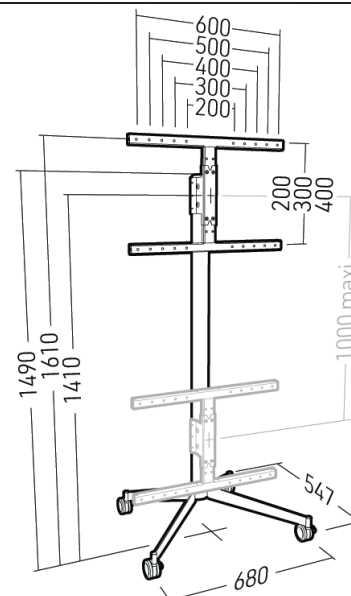

ERARD®

ESSENTIAL ACCESSORIES FOR AUDIO VIDEO COMPONENTS

KANA1600XXL

Réf. 039360 - EAN : 3185280393602

Mobile or Fixed TV stand for screens from 40" to 80"

- Supplied with 4 multidirectional castors and 4 fixed feet
- Nylon castors of 65 mm diameter, with elastomer tread
- Polypropylene (PP) fixed feet of 57 mm diameter, height-adjustable
- Column : Wood of 52 mm thickness, glued beechwood panel, polyurethane varnish, colour : light oak
- Base (legs) : Steel of 6 mm thickness, black epoxy paint
- Adjustable screen height along the entire length of the column
- Cable management behind the column, (full-height cable passages)
- Compatible with all screen types (LCD, LED, QLED, OLED, miniLED)
- Contains a set of screws and spacers required to install a screen with a curved or irregular panel (Kit Adapt+)
- 3 accessories (sold separately):
 - AV device shelf : KANA Shelf
 - Soundbar mount : KANA Sound
 - Media Player mount : KANA Player

+ Universal TV stand that adapts to every kind of use and to all surroundings. Compatible with all types of screen. Beautiful quality of finish

Supported screen size	40" - 80" 101cm - 203cm
Screen thickness max	100 mm
Vesa compatible	200x200 200x300 200x400 300x200 300x300 300x400 400x200 400x300 400x400 500x200 500x300 500x400 600x200 600x300 600x400
Function	Mobile & fixed
Finish	Powder coated legs & polyurethane varnish column
Materials	Steel & wood
Colour	Black legs & light oak column
Cable management	Yes
Compatible OLED	Yes
Screw set and spacers for OLED included	Yes
Security system preventing falls	Yes
Person(s) for assembly	1 person
Assembly time	30 min
Screw set for screen	Screw Ø6 Screw Ø8
Warranty	10 years