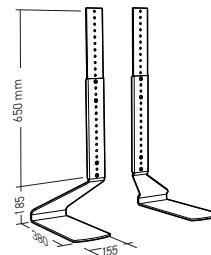

XL 40"-65"
101 - 165 cm

30 kg

Maxi 50 mm

Vesa
50 > 800

Safety system

Compat.
OLED if the
rear is flat

Screw Ø4
Screw Ø6
Screw Ø8

New

FiTUP XXL

Ref. **035320**

EAN 318528 035320 0

UNIVERSAL TABLE TOP TV MOUNT FOR 40"-85" SCREENS

XXL 40"-85"
101 - 215 cm

50 kg

Maxi 50 mm

Vesa
50 > 1000

Safety system

Compat.
OLED if the
rear is flat

Screw Ø4
Screw Ø6
Screw Ø8

Fit-Up XXL

Réf : 035320

EAN : 3185280353200

Universal table top TV mount

TECHNICAL SPECIFICATIONS

Function	without column
Size of your screen	40"-85"
Max weight	50
Max thickness of the screen	50
Color	Silver feet and black fixing bars
Ground measurement	1 foot : 155 x 380 mm
Integrated spirit level	Epoxy paint
Screw set mount / screen supplied	Screw
Installation time	15
Persons for mounting	1