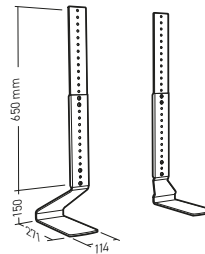

Vesa
50 > 800

Safety system

Compat.
OLED if the
rear is flat

Screw Ø4
Screw Ø6
Screw Ø8

FiTUP XL

Ref. **035310**

EAN 318528 035310 1

UNIVERSAL TABLE TOP TV MOUNT FOR 40"-65" SCREENS

XL 40"-65"
101 - 165 cm

30 kg

Maxi 50 mm

Vesa
50 > 800

Safety system

Compat.
OLED if the
rear is flat

Screw Ø4
Screw Ø6
Screw Ø8

New

FiTUP XXL

Ref. **035320**

EAN 318528 035320 0

UNIVERSAL TABLE TOP TV MOUNT FOR 40"-85" SCREENS

XXL 40"-85"
101 - 215 cm

50 kg

Maxi 50 mm

Vesa
50 > 1000

Safety system

Compat.
OLED if the
rear is flat

Screw Ø4
Screw Ø6
Screw Ø8

Fit-Up XXL

Réf : 035320

EAN : 3185280353200

Universal table top TV mount

TECHNICAL SPECIFICATIONS