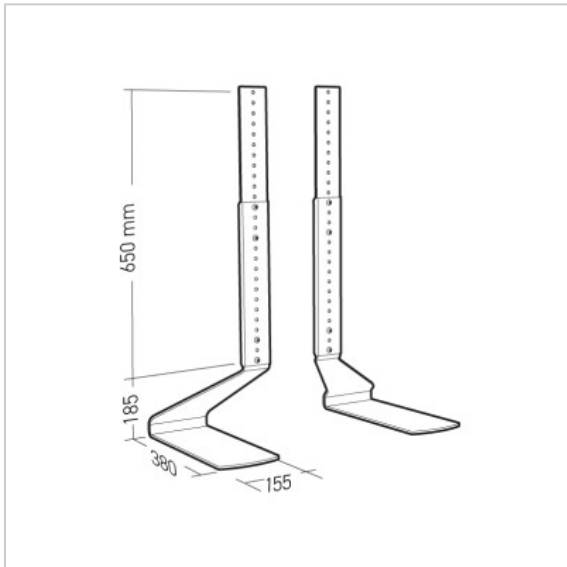

FiTUP XXL

Ref. **035320**

EAN 318528 035320 0

UNIVERSAL TABLE TOP TV MOUNT FOR 40"-85" SCREENS

XXL 40"-85"
101 - 215 cm

50 kg

Maxi 50 mm

Vesa
50 > 1000

Safety system

Compat.
OLED if the
rear is flat

Screw Ø4
Screw Ø6
Screw Ø8

Fit-Up XXL

Réf : 035320

EAN : 3185280353200

Universal table top TV mount

TECHNICAL SPECIFICATIONS

Function	without column
Size of your screen	40"-85"
Max weight	50
Max thickness of the screen	50
Color	Silver feet and black fixing bars
Ground measurement	1 foot : 155 x 380 mm
Integrated spirit level	Epoxy paint
Screw set mount / screen supplied	Screw
Installation time	15
Persons for mounting	1

- Adaptable to all screens from 40" to 85"
- Maximum load: 50 kg
- Permits to place a sound bar under the screen
- Steel, 5 mm thick
- Silver and black epoxy painting