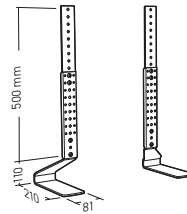

Vesa
50 > 800

Safety system

Compat.
OLED if the
rear is flat

Screw Ø4
Screw Ø6
Screw Ø8

FiTUP XL

Ref. **035310**

EAN 318528 035310 1

UNIVERSAL TABLE TOP TV MOUNT FOR 40"-65" SCREENS

XL 40"-65"
101 - 165 cm

30 kg

Maxi 50 mm

Vesa
50 > 800

Safety system

Compat.
OLED if the
rear is flat

Screw Ø4
Screw Ø6
Screw Ø8

New

FiTUP XXL

Ref. **035320**

EAN 318528 035320 0

UNIVERSAL TABLE TOP TV MOUNT FOR 40"-85" SCREENS

XXL 40"-85"
101 - 215 cm

50 kg

Maxi 50 mm

Vesa
50 > 1000

Safety system

Compat.
OLED if the
rear is flat

Screw Ø4
Screw Ø6
Screw Ø8

Fit-Up XXL

Réf : 035320

EAN : 3185280353200

Universal table top TV mount

TECHNICAL SPECIFICATIONS