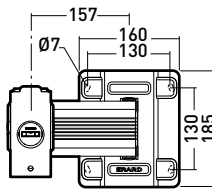

Cliff **400TW45**

Tilting and swivelling mount for 30" - 55" screens

Ref. **043340** EAN Code 318528 043340 7

Wall mount

Mounting plate

L 30"-55"
76-140 cm

30 KG

+5 / -20°

+40 / -40°
(32")

VESA
75>400

Cliff **400TW90**

Tilting and swivelling mount with offset for 30" - 55" screens

Ref. **043440** EAN Code 318528 043440 4

Wall mount

Mounting plate

L 30"-55"
76-140 cm

30 KG

+5 / -20°

+65 / -65°
(32")

VESA
75>400