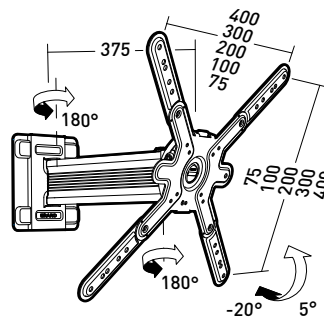

Cliff **400TW45**

Tilting and swivelling mount for 30" - 55" screens

Ref. **043340** EAN Code 318528 043340 7

Wall mount

Mounting plate

L 30"-55"
76-140 cm

30 KG

+5 / -20°

+40 / -40°
(32")

VESA
75>400

Cliff **400TW90**

Tilting and swivelling mount with offset for 30" - 55" screens

Ref. **043440** EAN Code 318528 043440 4

Wall mount

Mounting plate

L 30"-55"
76-140 cm

30 KG

+5 / -20°

+65 / -65°
(32")

VESA
75>400