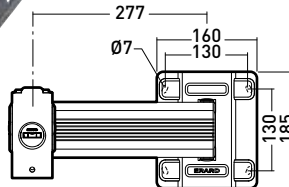

+40 / -40°
(32")

VESA
75>400

Cliff **400TW90**

Tilting and swivelling mount with offset for 30" - 55" screens

Ref. **043440** EAN Code 318528 043440 4

Wall mount

Mounting plate

L 30"-55"
76-140 cm

30 KG

+5 / -20°

+65 / -65°
(32")

VESA
75>400