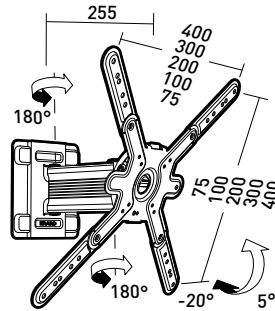

Cliff **400TW45**

Tilting and swivelling mount for 30" - 55" screens

Ref. **043340** EAN Code 318528 043340 7

Wall mount

Mounting plate

L 30"-55"
76-140 cm

30 KG

+5 / -20°

+40 / -40°
(32")

VESA
75>400

Cliff **400TW90**

Tilting and swivelling mount with offset for 30" - 55" screens

Ref. **043440** EAN Code 318528 043440 4

Wall mount

Mounting plate

L 30"-55"
76-140 cm

30 KG

+5 / -20°

+65 / -65°
(32")

VESA
75>400