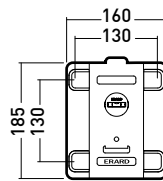

Wall mount

Mounting plate

L 30"-55"
76-140 cm

30 KG

fixed

VESA
75>400

Cliff 400T

Tilting mount for 30" - 55" screens

Ref. **043240** EAN Code 318528 043240 0

Wall mount

Mounting plate

L 30"-55"
76-140 cm

30 KG

+5 / -20°

VESA
75>400