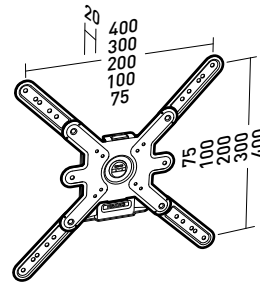

Cliff for large screens

- Wall mount and mounting plate in steel
- Black and silver epoxy painting
- Integrated spirit level

Cliff 400

Fixed mount for 30" - 55" screens

Ref. **043040** EAN Code 318528 043040 6

Wall mount

Mounting plate

L 30"-55"
76-140 cm

30 KG

fixed

VESA
75>400

Cliff 400T

Tilting mount for 30" - 55" screens

Ref. **043240** EAN Code 318528 043240 0

Wall mount

Mounting plate

L 30"-55"
76-140 cm

30 KG

+5 / -20°

VESA
75>400