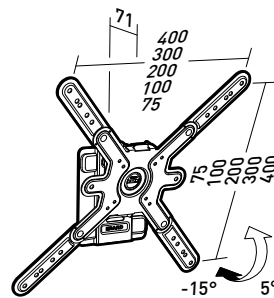

Cliff for large screens

- Wall mount and mounting plate in steel
- Black and silver epoxy painting
- Integrated spirit level

Cliff 400

Fixed mount for 30" - 55" screens

Ref. **043040** EAN Code 318528 043040 6

Wall mount

Mounting plate

L 30"-55"
76-140 cm

30 KG

fixed

VESA
75>400

Cliff 400T

Tilting mount for 30" - 55" screens

Ref. **043240** EAN Code 318528 043240 0

Wall mount

Mounting plate

L 30"-55"
76-140 cm

30 KG

+5 / -20°

VESA
75>400