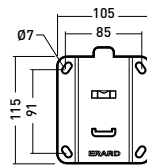

Wall mount

Mounting plate

S 15"-23"
38-58cm

15 KG

fixed

VESA
75, 100Ref. **043210** EAN Code 318528 043210 3

Wall mount

Mounting plate

S 15"-23"
38-58cm

15 KG

+5 / -15°

VESA
75, 100Cliff **100TW45**

Tilting and swivelling mount for 15" - 23" screens

Ref. **043310** EAN Code 318528 043310 0

Wall mount

Mounting plate

S 15"-23"
38-58cm

15 KG

+5 / -15°

+25 / -25°
[19°]VESA
75, 100Ref. **043410** EAN Code 318528 043410 7

Wall mount

Mounting plate

S 15"-23"
38-58cm

15 KG