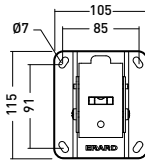

Wall mount

Mounting plate

S 15"-23"
38-58cm

15 KG

fixed

VESA
75, 100Ref. **043210** EAN Code 318528 043210 3

Wall mount

Mounting plate

S 15"-23"
38-58cm

15 KG

+5 / -15°

VESA
75, 100Cliff **100TW45**

Tilting and swivelling mount for 15" - 23" screens

Ref. **043310** EAN Code 318528 043310 0

Wall mount

Mounting plate

S 15"-23"
38-58cm

15 KG

+5 / -15°

+25 / -25°
[19°]VESA
75, 100Ref. **043410** EAN Code 318528 043410 7

Wall mount

Mounting plate

S 15"-23"
38-58cm

15 KG