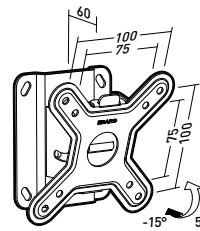

Wall mount

Mounting plate

S 15"-23"
38-58cm

15 KG

fixed

VESA
75, 100Ref. **043210** EAN Code 318528 043210 3

Wall mount

Mounting plate

S 15"-23"
38-58cm

15 KG

+5 / -15°

VESA
75, 100Cliff **100TW45**

Tilting and swivelling mount for 15" - 23" screens

Ref. **043310** EAN Code 318528 043310 0

Wall mount

Mounting plate

S 15"-23"
38-58cm

15 KG

+5 / -15°

+25 / -25°
[19°]VESA
75, 100Ref. **043410** EAN Code 318528 043410 7

Wall mount

Mounting plate

S 15"-23"
38-58cm

15 KG