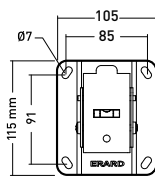

S 15"-23"
38-58cm

15 KG

+5 / -15°

VESA
75, 100Cliff **100TW45**

Tilting and swivelling mount for 15" - 23" screens

Ref. **043310** EAN Code 318528 043310 0

Wall mount

Mounting plate

S 15"-23"
38-58cm

15 KG

+5 / -15°

+25 / -25°
[19°]VESA
75, 100Ref. **043410** EAN Code 318528 043410 7

Wall mount

Mounting plate

S 15"-23"
38-58cm

15 KG