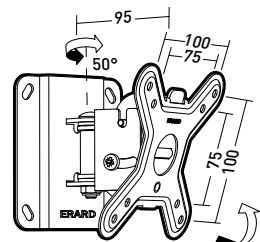

S 15"-23"
38-58cm

15 KG

+5 / -15°

VESA
75, 100Cliff **100TW45**

Tilting and swivelling mount for 15" - 23" screens

Ref. **043310** EAN Code 318528 043310 0

Wall mount

Mounting plate

S 15"-23"
38-58cm

15 KG

+5 / -15°

+25 / -25°
[19°]VESA
75, 100Ref. **043410** EAN Code 318528 043410 7

Wall mount

Mounting plate

S 15"-23"
38-58cm

15 KG