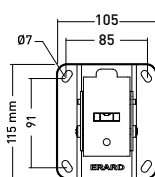

Wall mount

Mounting plate

S 15"-23"
38-58cm

15 KG

fixed

VESA
75, 100Ref. **043210** EAN Code 318528 043210 3

Wall mount

Mounting plate

S 15"-23"
38-58cm

15 KG

+5 / -15°

VESA
75, 100Cliff **100TW45**

Tilting and swivelling mount for 15" - 23" screens

Ref. **043310** EAN Code 318528 043310 0

Wall mount

Mounting plate

S 15"-23"
38-58cm

15 KG

+5 / -15°

+25 / -25°
[19°]VESA
75, 100Ref. **043410** EAN Code 318528 043410 7

Wall mount

Mounting plate

S 15"-23"
38-58cm

15 KG