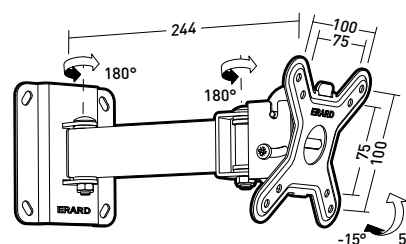

S 15"-23"
38-58cm

15 KG

+5 / -15°

VESA
75, 100Cliff **100TW45**

Tilting and swivelling mount for 15" - 23" screens

Ref. **043310** EAN Code 318528 043310 0

Wall mount

Mounting plate

S 15"-23"
38-58cm

15 KG

+5 / -15°

+25 / -25°
[19°]VESA
75, 100Ref. **043410** EAN Code 318528 043410 7

Wall mount

Mounting plate

S 15"-23"
38-58cm

15 KG