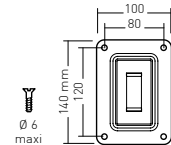

APPLIK 2453

Ref. 002453

EAN 318528 002453 7

TILTING AND SWIVELLING MOUNT FOR 15" - 28" SCREENS

S 15"-28"
38 - 71 cm