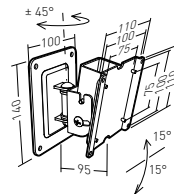

APPLIK 2453

Ref. 002453

EAN 318528 002453 7

TILTING AND SWIVELLING MOUNT FOR 15" - 28" SCREENS

S 15"-28"
38 - 71 cm