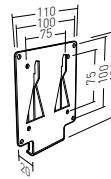

EAN 318528 002430 8

FIXED MOUNT FOR 15" - 28" SCREENS

S 15"-28"
38 - 71 cm

APPLIK 2423

Ref. 002423

EAN 318528 002423 0

TILTING MOUNT FOR 15" - 28" SCREENS

S 15"-28"
38 - 71 cm

TILTING AND SWIVELLING MOUNT WITH OFFSET FOR 15" - 28" SCREENS

S 15"-28"
38 - 71 cm