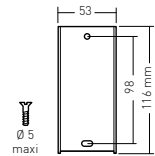

Wall mounts for small budgets

APPLIK

10 YEAR GUARANTEE

14

Applik for small screens from 15" to 28"

- Wall mount and mounting plate in steel.
- Black epoxy painting.

APPLIK 2430

Ref. 002430

EAN 318528 002430 8

FIXED MOUNT FOR 15" - 28" SCREENS

S 15"-28"
38 - 71 cm