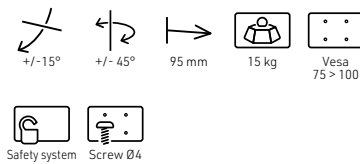

APPLIK 2453

Ref. 002453

EAN 318528 002453 7

TILTING AND SWIVELLING MOUNT FOR 15" - 28" SCREENS

S 15"-28"
38 - 71 cm