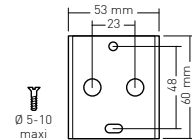

APPLIK 2423

Ref. 002423

EAN 318528 002423 0

TILTING MOUNT FOR 15" - 28" SCREENS

S 15"-28"
38 - 71 cm