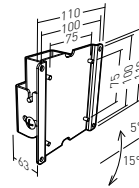

EAN 318528 002430 8

FIXED MOUNT FOR 15" - 28" SCREENS

S 15"-28"
38 - 71 cm

APPLIK 2423

Ref. 002423

EAN 318528 002423 0

TILTING MOUNT FOR 15" - 28" SCREENS

S 15"-28"
38 - 71 cm

APPLIK 2453

Ref. 002453

EAN 318528 002453 7

TILTING AND SWIVELLING MOUNT FOR 15" - 28" SCREENS

S 15"-28"
38 - 71 cm

APPLIK 2580

Ref. 002580

EAN 318528 002580 0

TILTING AND SWIVELLING MOUNT WITH OFFSET FOR 15" - 28" SCREENS

S 15"-28"
38 - 71 cm