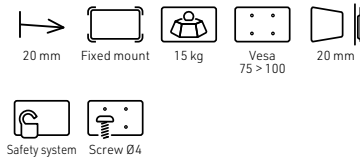

Wall mounts for small budgets

APPLIK

10 YEAR GUARANTEE

14

Applik for small screens from 15" to 28"

- Wall mount and mounting plate in steel.
- Black epoxy painting.

APPLIK 2430

Ref. 002430

EAN 318528 002430 8

FIXED MOUNT FOR 15" - 28" SCREENS

S 15"-28"
38 - 71 cm