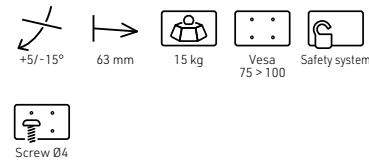

APPLIK 2423

Ref. 002423

EAN 318528 002423 0

TILTING MOUNT FOR 15" - 28" SCREENS

S 15"-28"
38 - 71 cm